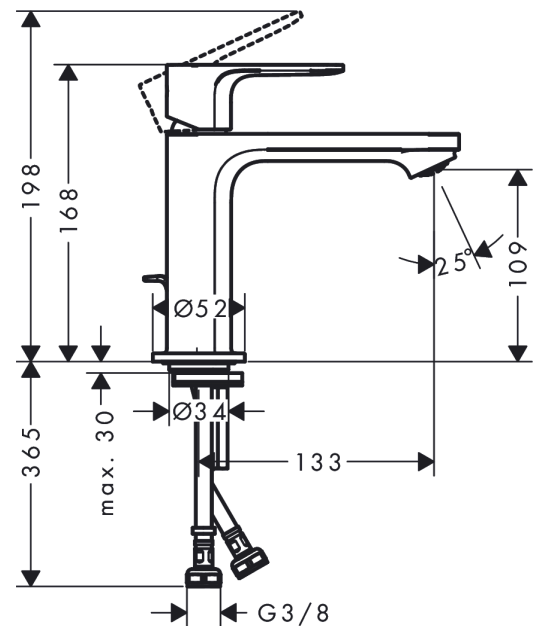

Rebris E

Single lever basin mixer 110 CoolStart with pop-up waste set

Finish: **Matt Black** Article Number: **72559670**

Description

product features

- consists of: single lever basin mixer, waste set
- ComfortZone 110
- projection: 133 mm
- spout height: 109 mm
- spray type: normal spray
- maximum flow rate at 3 bar: 5 l/min
- ceramic cartridge
- temperature limitation adjustable
- suitable for continuous flow water heaters
- pop-up waste set G 1¼
- material waste set: synthetic
- connection type: G ¾ connections
- connection dimension: DN15
- cold water in middle position

Technology

Product image

Scale drawing

Rebris E
Single lever basin mixer 110 CoolStart with pop-up waste set
 Finish: **Matt Black** Article Number: **72559670**

Flowchart

Rebris E
Single lever basin mixer 110 CoolStart with pop-up waste set
 Finish: **Matt Black** Article Number: **72559670**

Exploded Drawing

Year of production: >06/22

Rebris E

Single lever basin mixer 110 CoolStart with pop-up waste set

Finish: **Matt Black** Article Number: **72559670**

Spare part list

Year of production: >06/22

Pos.	Description	Article Number	PC	PU
1	handle	94645670	60	1
2	hollow set screw M6x10 DIN 916	96029000	1	1
3	screw cover	95704610	51	1
4	flange	98863670	60	1
5	nut	98864000	9	1
6	O-ring 24x2	98388000	1	1
7	O-ring 27x1,5	92527000	4	1
8	O-ring 25x1,5	98146000	1	1
9	cartridge, assy	95973001	12	1
10	adapter for cartridge	95975000	3	1
11	O-ring 23x2	98398000	1	1
12	aerator M24x1 (5 l/min)	94364000	3	1
13	seal Ø 42	98722000	2	1
14	fixing set	96016000	8	1
15	screw M8 x 68	97736000	2	1
16	pull rod	96657670	54	1
17	connection hose 450 mm M8x0,75 G3/8	97206000	8	1
18	O-ring 6,6x1,6	93019000	1	1
a	pop up waste	94139670	64	1