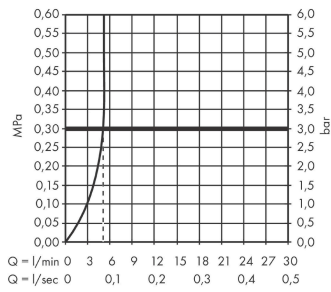

Rebris E

Single lever basin mixer 110 CoolStart with pop-up waste set

Finish: **Matt Black** Article Number: **72559670**

Description

product features

- consists of: single lever basin mixer, waste set
- ComfortZone 110
- projection: 133 mm
- spout height: 109 mm
- spray type: normal spray
- maximum flow rate at 3 bar: 5 l/min
- ceramic cartridge
- temperature limitation adjustable
- suitable for continuous flow water heaters
- pop-up waste set G 1¼
- material waste set: synthetic
- connection type: G ¾ connections
- connection dimension: DN15
- cold water in middle position

Technology

Product image

Scale drawing

Rebris E
Single lever basin mixer 110 CoolStart with pop-up waste set
 Finish: **Matt Black** Article Number: **72559670**

Flowchart

Rebris E
Single lever basin mixer 110 CoolStart with pop-up waste set
 Finish: **Matt Black** Article Number: **72559670**