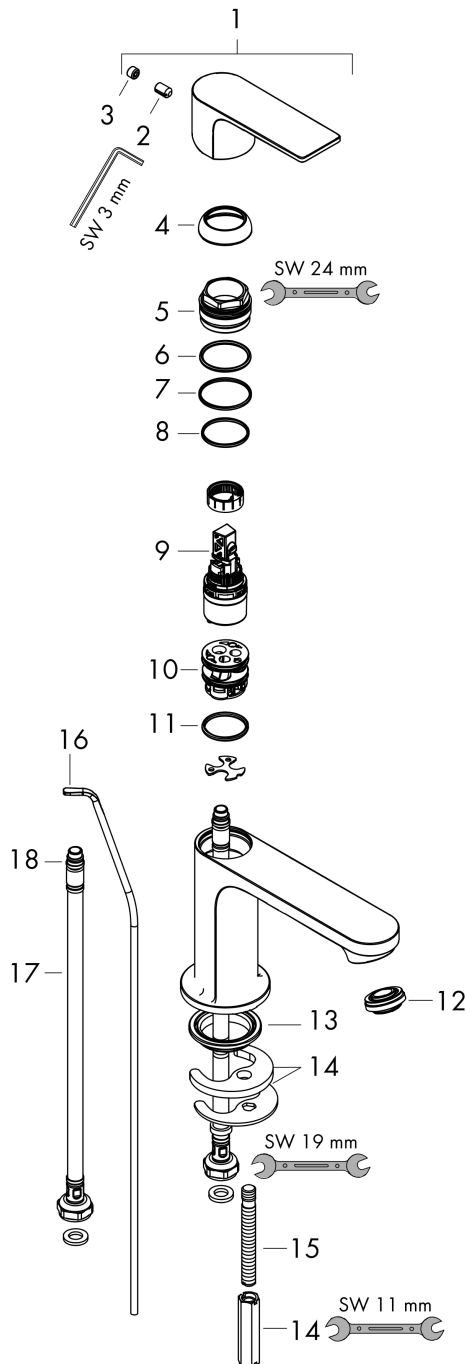

Rebris E

Single lever basin mixer 110 CoolStart with pop-up waste set

Finish: **Matt Black** Article Number: **72559670**

Description

product features

- consists of: single lever basin mixer, waste set
- ComfortZone 110
- projection: 133 mm
- spout height: 109 mm
- spray type: normal spray
- maximum flow rate at 3 bar: 5 l/min
- ceramic cartridge
- temperature limitation adjustable
- suitable for continuous flow water heaters
- pop-up waste set G 1¼
- material waste set: synthetic
- connection type: G ¾ connections
- connection dimension: DN15
- cold water in middle position

Technology

Product image

Scale drawing

Rebris E
Single lever basin mixer 110 CoolStart with pop-up waste set
 Finish: **Matt Black** Article Number: **72559670**

Flowchart

Rebris E
Single lever basin mixer 110 CoolStart with pop-up waste set
 Finish: **Matt Black** Article Number: **72559670**

Exploded Drawing

Year of production: >06/22

Rebris E

Single lever basin mixer 110 CoolStart with pop-up waste set

Finish: **Matt Black** Article Number: **72559670**

Spare part list

Year of production: >06/22

Pos.	Description	Article Number	PC	PU
1	handle	94645670	60	1
2	hollow set screw M6x10 DIN 916	96029000	1	1
3	screw cover	95704610	51	1
4	flange	98863670	60	1
5	nut	98864000	9	1
6	O-ring 24x2	98388000	1	1
7	O-ring 27x1,5	92527000	4	1
8	O-ring 25x1,5	98146000	1	1
9	cartridge, assy	95973001	12	1
10	adapter for cartridge	95975000	3	1
11	O-ring 23x2	98398000	1	1
12	aerator M24x1 (5 l/min)	94364000	3	1
13	seal Ø 42	98722000	2	1
14	fixing set	96016000	8	1
15	screw M8 x 68	97736000	2	1
16	pull rod	96657670	54	1
17	connection hose 450 mm M8x0,75 G3/8	97206000	8	1
18	O-ring 6,6x1,6	93019000	1	1
a	pop up waste	94139670	64	1