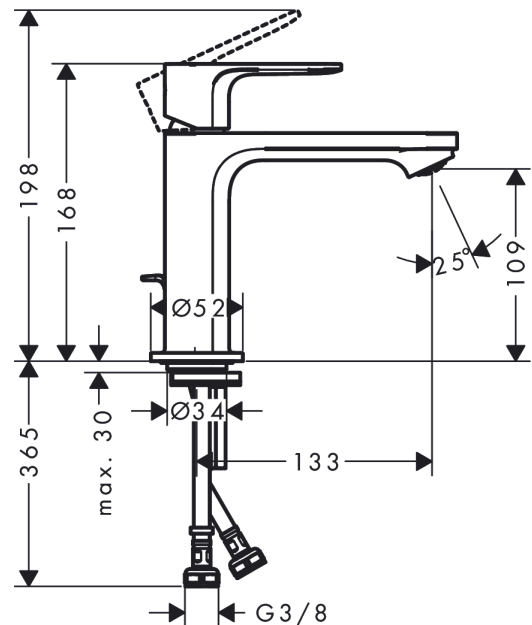

### Single lever basin mixer 110 with pop-up waste set

Finish: **Chrome** Article Number: **72557000**

##### product features

- consists of: single lever basin mixer, waste set
- ComfortZone 110
- projection: 133 mm
- spout height: 109 mm
- spray type: normal spray
- maximum flow rate at 3 bar: 5 l/min
- ceramic cartridge
- temperature limitation adjustable
- suitable for continuous flow water heaters
- pop-up waste set G 1¼
- material waste set: synthetic
- connection type: G ¾ connections
- connection dimension: DN15

#### Scale drawing

**Rebris E**  
**Single lever basin mixer 110 with pop-up waste set**  
 Finish: **Chrome** Article Number: **72557000**

**Flowchart**