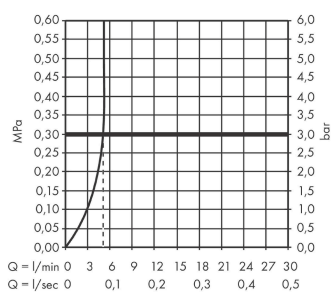

Rebris E
Single lever basin mixer 80 CoolStart without waste set
 Finish: **Matt Black** Article Number: **72554670**

Description

product features

- ComfortZone 80
- projection: 121 mm
- spout height: 84 mm
- spray type: normal spray
- maximum flow rate at 3 bar: 5 l/min
- ceramic cartridge
- temperature limitation adjustable
- suitable for continuous flow water heaters
- connection type: G 3/8 connections
- connection dimension: DN15
- cold water in middle position

Technology

Product image

Scale drawing

Flowchart

Rebris E
Single lever basin mixer 80 CoolStart without waste set
 Finish: **Matt Black** Article Number: **72554670**

Exploded Drawing

Year of production: >06/22