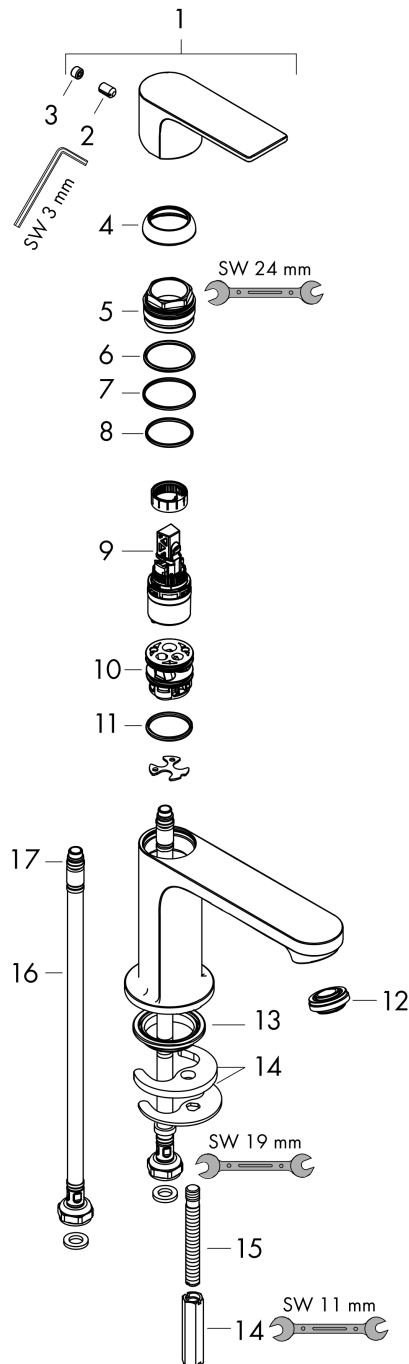

Rebris E
Single lever basin mixer 80 CoolStart without waste set
 Finish: **Matt Black** Article Number: **72554670**

Description

product features

- ComfortZone 80
- projection: 121 mm
- spout height: 84 mm
- spray type: normal spray
- maximum flow rate at 3 bar: 5 l/min
- ceramic cartridge
- temperature limitation adjustable
- suitable for continuous flow water heaters
- connection type: G 3/8 connections
- connection dimension: DN15
- cold water in middle position

Technology

Product image

Scale drawing

Flowchart

Rebris E
Single lever basin mixer 80 CoolStart without waste set
 Finish: **Matt Black** Article Number: **72554670**

Exploded Drawing

Year of production: >06/22

Rebris E

Single lever basin mixer 80 CoolStart without waste set

Finish: **Matt Black** Article Number: **72554670**

Spare part list

Year of production: >06/22

Pos.	Description	Article Number	PC	PU
1	handle	94645670	60	1
2	hollow set screw M6x10 DIN 916	96029000	1	1
3	screw cover	95704610	51	1
4	flange	98863670	60	1
5	nut	98864000	9	1
6	O-ring 24x2	98388000	1	1
7	O-ring 27x1,5	92527000	4	1
8	O-ring 25x1,5	98146000	1	1
9	cartridge, assy	95973001	12	1
10	adapter for cartridge	95975000	3	1
11	O-ring 23x2	98398000	1	1
12	aerator M24x1 (5 l/min)	94364000	3	1
13	seal Ø 42	98722000	2	1
14	fixing set	96016000	8	1
15	screw M8 x 68	97736000	2	1
16	connection hose 450 mm M8x0,75 G3/8	97206000	8	1
17	O-ring 6,6x1,6	93019000	1	1