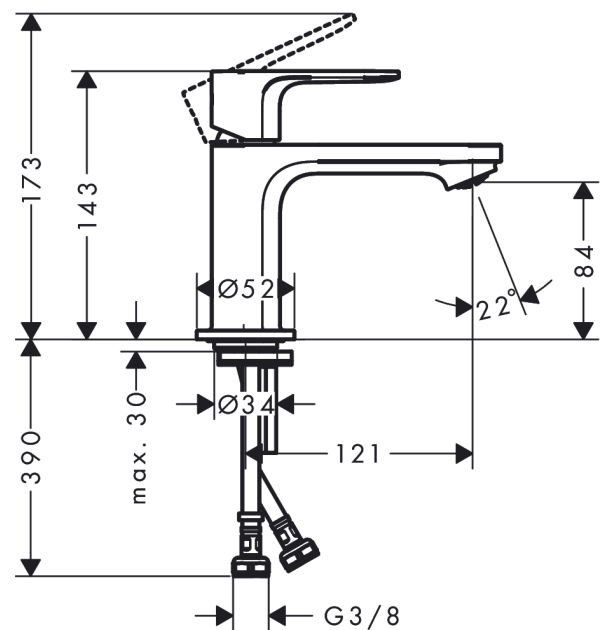

Rebris E
Single lever basin mixer 80 CoolStart without waste set
 Finish: **Matt Black** Article Number: **72554670**

Description

product features

- ComfortZone 80
- projection: 121 mm
- spout height: 84 mm
- spray type: normal spray
- maximum flow rate at 3 bar: 5 l/min
- ceramic cartridge
- temperature limitation adjustable
- suitable for continuous flow water heaters
- connection type: G 3/8 connections
- connection dimension: DN15
- cold water in middle position

Technology

Product image

Scale drawing

Flowchart

Rebris E
Single lever basin mixer 80 CoolStart without waste set
 Finish: **Matt Black** Article Number: **72554670**

Exploded Drawing

Year of production: >06/22

Rebris E

Single lever basin mixer 80 CoolStart without waste set

Finish: **Matt Black** Article Number: **72554670**

Spare part list

Year of production: >06/22

Pos.	Description	Article Number	PC	PU
1	handle	94645670	60	1
2	hollow set screw M6x10 DIN 916	96029000	1	1
3	screw cover	95704610	51	1
4	flange	98863670	60	1
5	nut	98864000	9	1
6	O-ring 24x2	98388000	1	1
7	O-ring 27x1,5	92527000	4	1
8	O-ring 25x1,5	98146000	1	1
9	cartridge, assy	95973001	12	1
10	adapter for cartridge	95975000	3	1
11	O-ring 23x2	98398000	1	1
12	aerator M24x1 (5 l/min)	94364000	3	1
13	seal Ø 42	98722000	2	1
14	fixing set	96016000	8	1
15	screw M8 x 68	97736000	2	1
16	connection hose 450 mm M8x0,75 G3/8	97206000	8	1
17	O-ring 6,6x1,6	93019000	1	1