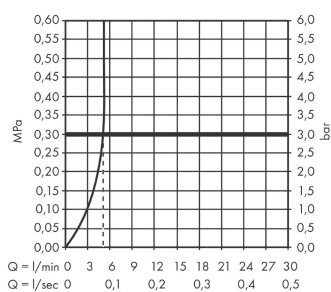

Rebris E
Single lever basin mixer 80 CoolStart without waste set
 Finish: **Chrome** Article Number: **72554000**

Description

product features

- ComfortZone 80
- projection: 121 mm
- spout height: 84 mm
- spray type: normal spray
- maximum flow rate at 3 bar: 5 l/min
- ceramic cartridge
- temperature limitation adjustable
- suitable for continuous flow water heaters
- connection type: G 3/8 connections
- connection dimension: DN15
- cold water in middle position

Technology

Product image

Scale drawing

Flowchart

Rebris E
Single lever basin mixer 80 CoolStart without waste set
 Finish: **Chrome** Article Number: **72554000**

Exploded Drawing

Year of production: >06/22