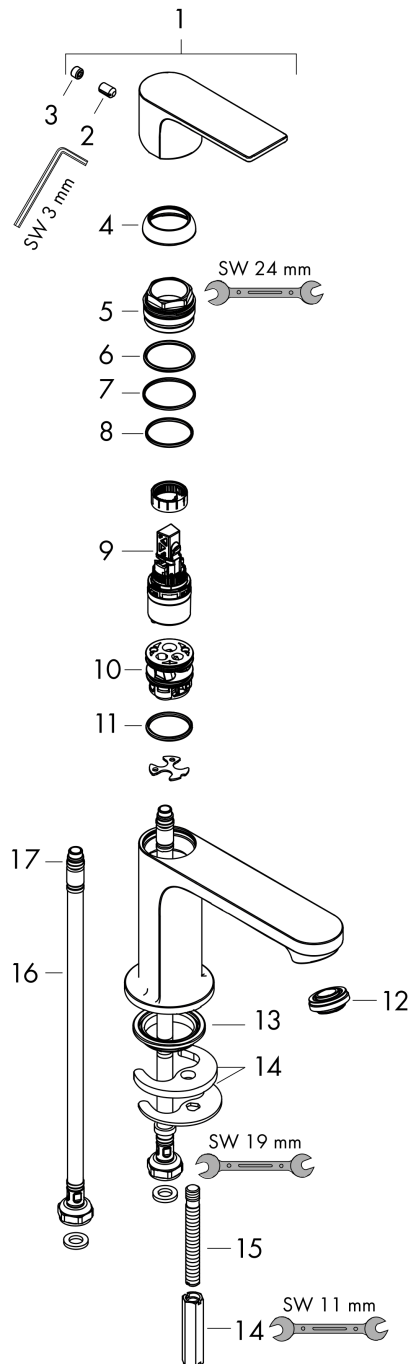

Rebris E
Single lever basin mixer 80 CoolStart without waste set
 Finish: **Chrome** Article Number: **72554000**

Description

product features

- ComfortZone 80
- projection: 121 mm
- spout height: 84 mm
- spray type: normal spray
- maximum flow rate at 3 bar: 5 l/min
- ceramic cartridge
- temperature limitation adjustable
- suitable for continuous flow water heaters
- connection type: G 3/8 connections
- connection dimension: DN15
- cold water in middle position

Technology

Product image

Scale drawing

Flowchart

Rebris E
Single lever basin mixer 80 CoolStart without waste set
 Finish: **Chrome** Article Number: **72554000**

Exploded Drawing

Year of production: >06/22

Rebris E
Single lever basin mixer 80 CoolStart without waste set
 Finish: **Chrome** Article Number: **72554000**

Spare part list

Year of production: >06/22

Pos.	Description	Article Number	PC	PU
1	handle	94645000	10	1
2	hollow set screw M6x10 DIN 916	96029000	1	1
3	screw cover	95704000	1	1
4	flange	98863000	10	1
5	nut	98864000	9	1
6	O-ring 24x2	98388000	1	1
7	O-ring 27x1,5	92527000	4	1
8	O-ring 25x1,5	98146000	1	1
9	cartridge, assy	95973001	12	1
10	adapter for cartridge	95975000	3	1
11	O-ring 23x2	98398000	1	1
12	aerator M24x1 (5 l/min)	94364000	3	1
13	seal Ø 42	98722000	2	1
14	fixing set	96016000	8	1
15	screw M8 x 68	97736000	2	1
16	connection hose 450 mm M8x0,75 G3/8	97206000	8	1
17	O-ring 6,6x1,6	93019000	1	1