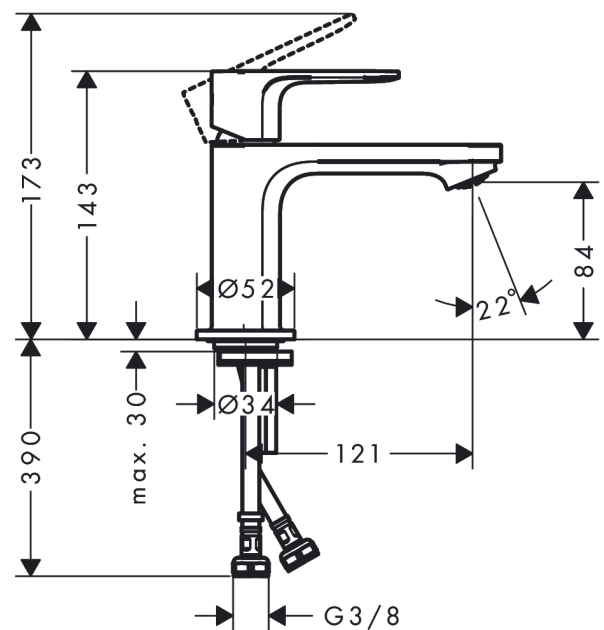

Rebris E
Single lever basin mixer 80 CoolStart without waste set
 Finish: **Chrome** Article Number: **72554000**

Description

product features

- ComfortZone 80
- projection: 121 mm
- spout height: 84 mm
- spray type: normal spray
- maximum flow rate at 3 bar: 5 l/min
- ceramic cartridge
- temperature limitation adjustable
- suitable for continuous flow water heaters
- connection type: G 3/8 connections
- connection dimension: DN15
- cold water in middle position

Technology

Product image

Scale drawing

Flowchart

Rebris E
Single lever basin mixer 80 CoolStart without waste set
 Finish: **Chrome** Article Number: **72554000**

Exploded Drawing

Year of production: >06/22

Rebris E
Single lever basin mixer 80 CoolStart without waste set
 Finish: **Chrome** Article Number: **72554000**

Spare part list

Year of production: >06/22

Pos.	Description	Article Number	PC	PU
1	handle	94645000	10	1
2	hollow set screw M6x10 DIN 916	96029000	1	1
3	screw cover	95704000	1	1
4	flange	98863000	10	1
5	nut	98864000	9	1
6	O-ring 24x2	98388000	1	1
7	O-ring 27x1,5	92527000	4	1
8	O-ring 25x1,5	98146000	1	1
9	cartridge, assy	95973001	12	1
10	adapter for cartridge	95975000	3	1
11	O-ring 23x2	98398000	1	1
12	aerator M24x1 (5 l/min)	94364000	3	1
13	seal Ø 42	98722000	2	1
14	fixing set	96016000	8	1
15	screw M8 x 68	97736000	2	1
16	connection hose 450 mm M8x0,75 G3/8	97206000	8	1
17	O-ring 6,6x1,6	93019000	1	1