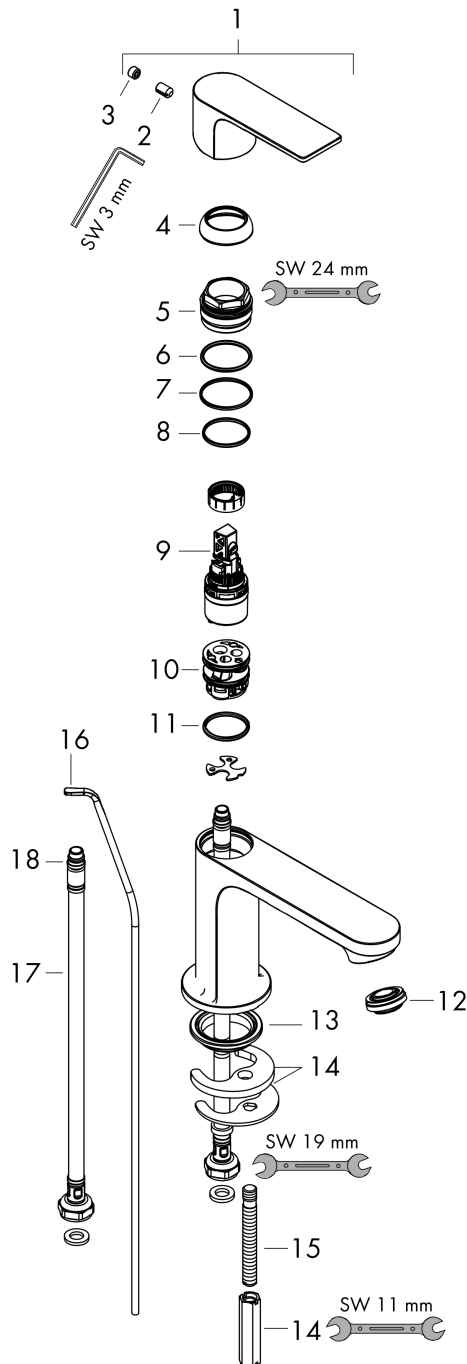

##### product features

- consists of: single lever basin mixer, waste set
- ComfortZone 80
- projection: 121 mm
- spout height: 84 mm
- spray type: normal spray
- maximum flow rate at 3 bar: 5 l/min
- ceramic cartridge
- temperature limitation adjustable
- suitable for continuous flow water heaters
- pop-up waste set G 1¼
- material waste set: synthetic
- connection type: G ¾ connections
- connection dimension: DN15
- cold water in middle position

#### Scale drawing

**Rebris E**  
**Single lever basin mixer 80 CoolStart with pop-up waste set**  
 Finish: **Matt Black** Article Number: **72553670**

**Flowchart**

**Rebris E**  
**Single lever basin mixer 80 CoolStart with pop-up waste set**  
 Finish: **Matt Black** Article Number: **72553670**

**Exploded Drawing**

Year of production: >06/22

### Spare part list

Year of production: >06/22

Pos.	Description	Article Number	PC	PU
1	handle	94645670	60	1
2	hollow set screw M6x10 DIN 916	96029000	1	1
3	screw cover	95704610	51	1
4	flange	98863670	60	1
5	nut	98864000	9	1
6	O-ring 24x2	98388000	1	1
7	O-ring 27x1,5	92527000	4	1
8	O-ring 25x1,5	98146000	1	1
9	cartridge, assy	95973001	12	1
10	adapter for cartridge	95975000	3	1
11	O-ring 23x2	98398000	1	1
12	aerator M24x1 (5 l/min)	94364000	3	1
13	seal Ø 42	98722000	2	1
14	fixing set	96016000	8	1
15	screw M8 x 68	97736000	2	1
16	pull rod	96657670	54	1
17	connection hose 450 mm M8x0,75 G3/8	97206000	8	1
18	O-ring 6,6x1,6	93019000	1	1
a	pop up waste	94139670	64	1