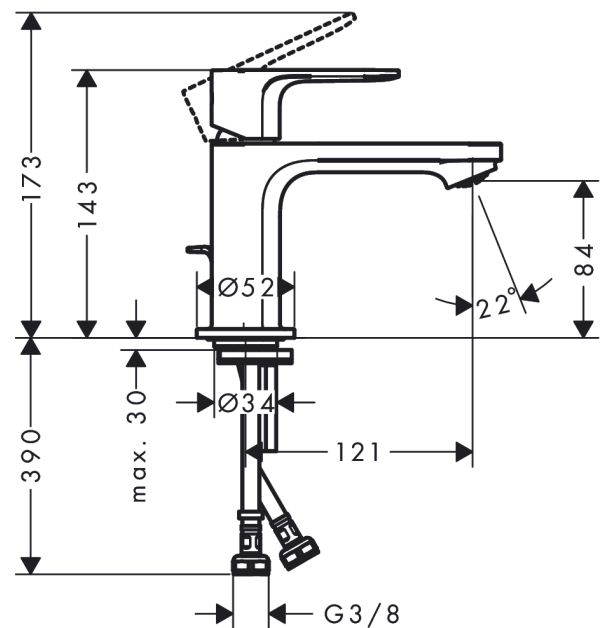

Scale drawing