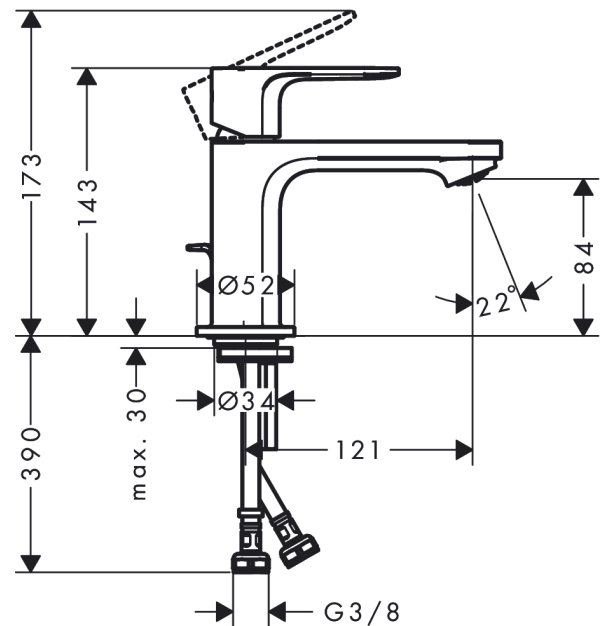

Rebris E
Single lever basin mixer 80 CoolStart with pop-up waste set
 Finish: **Chrome** Article Number: **72553000**

Description

product features

- consists of: single lever basin mixer, waste set
- ComfortZone 80
- projection: 121 mm
- spout height: 84 mm
- spray type: normal spray
- maximum flow rate at 3 bar: 5 l/min
- ceramic cartridge
- temperature limitation adjustable
- suitable for continuous flow water heaters
- pop-up waste set G 1¼
- material waste set: synthetic
- connection type: G ¾ connections
- connection dimension: DN15
- cold water in middle position

Technology

Product image

Scale drawing

Rebris E
Single lever basin mixer 80 CoolStart with pop-up waste set
 Finish: **Chrome** Article Number: **72553000**

Flowchart

Rebris E
Single lever basin mixer 80 CoolStart with pop-up waste set
 Finish: **Chrome** Article Number: **72553000**

Exploded Drawing

Year of production: >06/22

Rebris E

Single lever basin mixer 80 CoolStart with pop-up waste set

Finish: **Chrome** Article Number: **72553000**

Spare part list

Year of production: >06/22

Pos.	Description	Article Number	PC	PU
1	handle	94645000	10	1
2	hollow set screw M6x10 DIN 916	96029000	1	1
3	screw cover	95704000	1	1
4	flange	98863000	10	1
5	nut	98864000	9	1
6	O-ring 24x2	98388000	1	1
7	O-ring 27x1,5	92527000	4	1
8	O-ring 25x1,5	98146000	1	1
9	cartridge, assy	95973001	12	1
10	adapter for cartridge	95975000	3	1
11	O-ring 23x2	98398000	1	1
12	aerator M24x1 (5 l/min)	94364000	3	1
13	seal Ø 42	98722000	2	1
14	fixing set	96016000	8	1
15	screw M8 x 68	97736000	2	1
16	pull rod	96657000	4	1
17	connection hose 450 mm M8x0,75 G3/8	97206000	8	1
18	O-ring 6,6x1,6	93019000	1	1
a	pop up waste	94139000	99	1