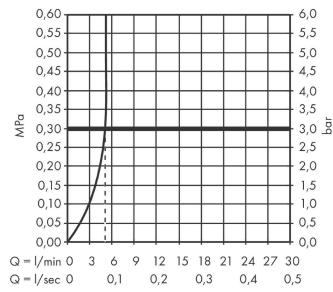

Rebris E
Single lever basin mixer 80 CoolStart with pop-up waste set
 Finish: **Chrome** Article Number: **72553000**

Description

product features

- consists of: single lever basin mixer, waste set
- ComfortZone 80
- projection: 121 mm
- spout height: 84 mm
- spray type: normal spray
- maximum flow rate at 3 bar: 5 l/min
- ceramic cartridge
- temperature limitation adjustable
- suitable for continuous flow water heaters
- pop-up waste set G 1¼
- material waste set: synthetic
- connection type: G ¾ connections
- connection dimension: DN15
- cold water in middle position

Technology

Product image

Scale drawing

Rebris E
Single lever basin mixer 80 CoolStart with pop-up waste set
 Finish: **Chrome** Article Number: **72553000**

Flowchart

Rebris E
Single lever basin mixer 80 CoolStart with pop-up waste set
 Finish: **Chrome** Article Number: **72553000**