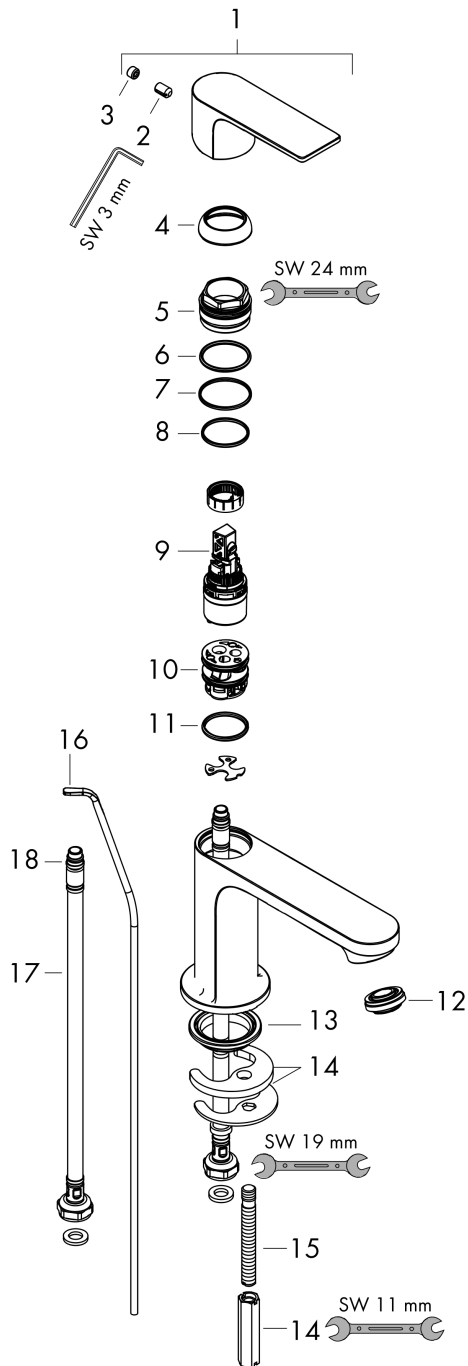

Rebris E
Single lever basin mixer 80 CoolStart with pop-up waste set
 Finish: **Chrome** Article Number: **72553000**

Description

product features

- consists of: single lever basin mixer, waste set
- ComfortZone 80
- projection: 121 mm
- spout height: 84 mm
- spray type: normal spray
- maximum flow rate at 3 bar: 5 l/min
- ceramic cartridge
- temperature limitation adjustable
- suitable for continuous flow water heaters
- pop-up waste set G 1¼
- material waste set: synthetic
- connection type: G ¾ connections
- connection dimension: DN15
- cold water in middle position

Technology

Product image

Scale drawing

Rebris E
Single lever basin mixer 80 CoolStart with pop-up waste set
 Finish: **Chrome** Article Number: **72553000**

Flowchart

Rebris E
Single lever basin mixer 80 CoolStart with pop-up waste set
 Finish: **Chrome** Article Number: **72553000**

Exploded Drawing

Year of production: >06/22

Rebris E

Single lever basin mixer 80 CoolStart with pop-up waste set

Finish: **Chrome** Article Number: **72553000**

Spare part list

Year of production: >06/22

Pos.	Description	Article Number	PC	PU
1	handle	94645000	10	1
2	hollow set screw M6x10 DIN 916	96029000	1	1
3	screw cover	95704000	1	1
4	flange	98863000	10	1
5	nut	98864000	9	1
6	O-ring 24x2	98388000	1	1
7	O-ring 27x1,5	92527000	4	1
8	O-ring 25x1,5	98146000	1	1
9	cartridge, assy	95973001	12	1
10	adapter for cartridge	95975000	3	1
11	O-ring 23x2	98398000	1	1
12	aerator M24x1 (5 l/min)	94364000	3	1
13	seal Ø 42	98722000	2	1
14	fixing set	96016000	8	1
15	screw M8 x 68	97736000	2	1
16	pull rod	96657000	4	1
17	connection hose 450 mm M8x0,75 G3/8	97206000	8	1
18	O-ring 6,6x1,6	93019000	1	1
a	pop up waste	94139000	99	1