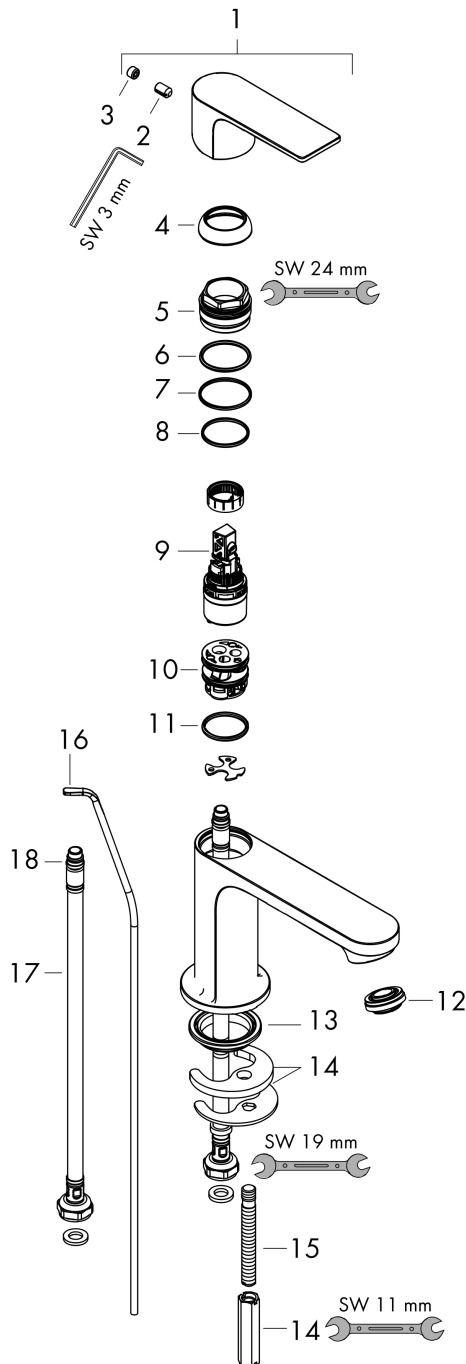

Rebris E

Single lever basin mixer 110 CoolStart with metal pop-up waste set

Finish: **Matt Black** Article Number: **72551670**

Description

product features

- consists of: single lever basin mixer, waste set
- ComfortZone 110
- projection: 133 mm
- spout height: 109 mm
- spray type: normal spray
- maximum flow rate at 3 bar: 5 l/min
- ceramic cartridge
- temperature limitation adjustable
- suitable for continuous flow water heaters
- pop-up waste set G 1¼
- material waste set: metal
- connection type: G ¾ connections
- connection dimension: DN15
- cold water in middle position

Technology

Product image

Scale drawing

Rebris E

Single lever basin mixer 110 CoolStart with metal pop-up waste set

Finish: **Matt Black** Article Number: **72551670**

Flowchart

Rebris E

Single lever basin mixer 110 CoolStart with metal pop-up waste set

Finish: **Matt Black** Article Number: **72551670**

Exploded Drawing

Year of production: >10/22

Rebris E

Single lever basin mixer 110 CoolStart with metal pop-up waste set

Finish: **Matt Black** Article Number: **72551670**

Spare part list

Year of production: >10/22

Pos.	Description	Article Number	PC	PU
1	handle	94645670	60	1
2	hollow set screw M6x10 DIN 916	96029000	1	1
3	screw cover	95704610	51	1
4	flange	98863670	60	1
5	nut	98864000	9	1
6	O-ring 24x2	98388000	1	1
7	O-ring 27x1,5	92527000	4	1
8	O-ring 25x1,5	98146000	1	1
9	cartridge, assy	95973001	12	1
10	adapter for cartridge	95975000	3	1
11	O-ring 23x2	98398000	1	1
12	aerator M24x1 (5 l/min)	94364000	3	1
13	seal Ø 42	98722000	2	1
14	fixing set	96016000	8	1
15	screw M8 x 68	97736000	2	1
16	pull rod	96657670	54	1
17	connection hose 450 mm M8x0,75 G3/8	97206000	8	1
18	O-ring 6,6x1,6	93019000	1	1
a	pop up waste	94139670	64	1
b	pop up waste	94139007	99	1