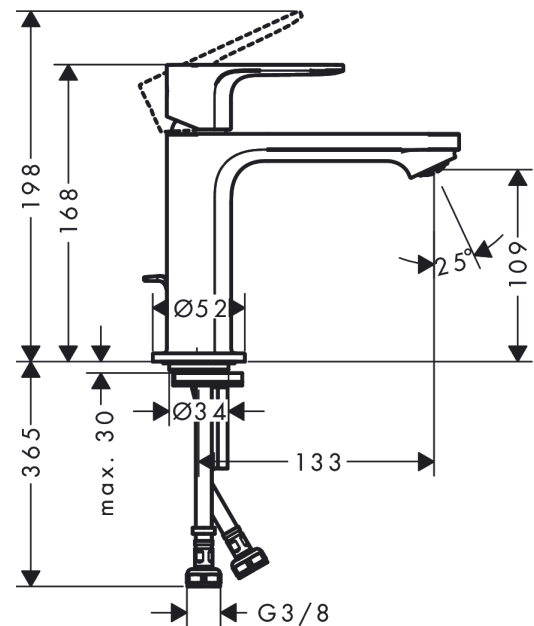

Rebris E

Single lever basin mixer 110 CoolStart with metal pop-up waste set

Finish: **Matt Black** Article Number: **72551670**

Description

product features

- consists of: single lever basin mixer, waste set
- ComfortZone 110
- projection: 133 mm
- spout height: 109 mm
- spray type: normal spray
- maximum flow rate at 3 bar: 5 l/min
- ceramic cartridge
- temperature limitation adjustable
- suitable for continuous flow water heaters
- pop-up waste set G 1¼
- material waste set: metal
- connection type: G ¾ connections
- connection dimension: DN15
- cold water in middle position

Technology

Product image

Scale drawing

Rebris E

Single lever basin mixer 110 CoolStart with metal pop-up waste set

Finish: **Matt Black** Article Number: **72551670**

Flowchart

Rebris E

Single lever basin mixer 110 CoolStart with metal pop-up waste set

Finish: **Matt Black** Article Number: **72551670**

Exploded Drawing

Year of production: >10/22

Rebris E

Single lever basin mixer 110 CoolStart with metal pop-up waste set

Finish: **Matt Black** Article Number: **72551670**

Spare part list

Year of production: >10/22

Pos.	Description	Article Number	PC	PU
1	handle	94645670	60	1
2	hollow set screw M6x10 DIN 916	96029000	1	1
3	screw cover	95704610	51	1
4	flange	98863670	60	1
5	nut	98864000	9	1
6	O-ring 24x2	98388000	1	1
7	O-ring 27x1,5	92527000	4	1
8	O-ring 25x1,5	98146000	1	1
9	cartridge, assy	95973001	12	1
10	adapter for cartridge	95975000	3	1
11	O-ring 23x2	98398000	1	1
12	aerator M24x1 (5 l/min)	94364000	3	1
13	seal Ø 42	98722000	2	1
14	fixing set	96016000	8	1
15	screw M8 x 68	97736000	2	1
16	pull rod	96657670	54	1
17	connection hose 450 mm M8x0,75 G3/8	97206000	8	1
18	O-ring 6,6x1,6	93019000	1	1
a	pop up waste	94139670	64	1
b	pop up waste	94139007	99	1