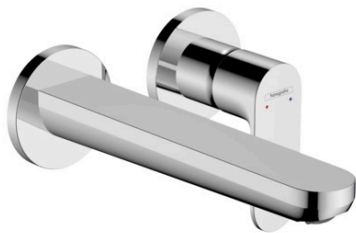

Rebris S

Single lever basin mixer for concealed installation wall-mounted with spout 20 cm

Finish: **Chrome** Article Number: **72528000**

Description

product features

- consists of: single lever basin mixer for concealed installation wall-mounted, waste set
- projection: 200 mm
- spray type: normal spray
- maximum flow rate at 3 bar: 5 l/min
- ceramic cartridge
- temperature limitation adjustable
- suitable for continuous flow water heaters
- non-closing waste set
- material waste set: metal
- connection type: basic set
- connection dimension: DN15
- handle can be positioned on the right or left, depending on the basic set installation

Technology

Product image

Scale drawing

Rebris S

Single lever basin mixer for concealed installation wall-mounted with spout 20 cm

Finish: **Chrome** Article Number: **72528000**

Flowchart

Rebris S

Single lever basin mixer for concealed installation wall-mounted with spout 20 cm

Finish: **Chrome** Article Number: **72528000**

Exploded Drawing

Year of production: >06/22

Rebris S

Single lever basin mixer for concealed installation wall-mounted with spout 20 cm