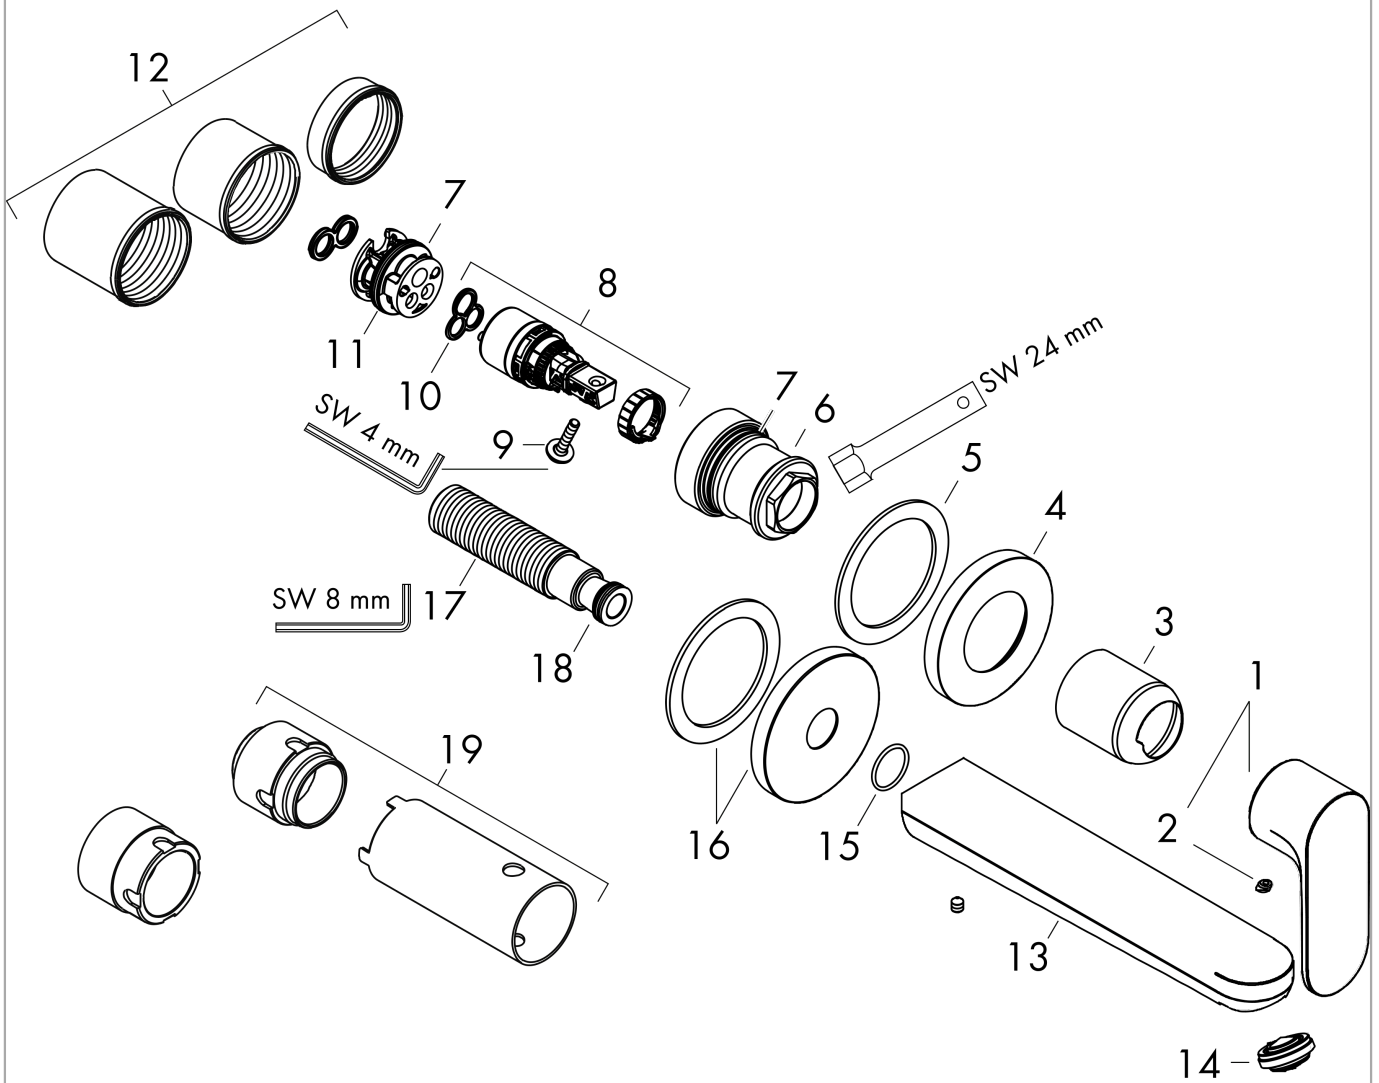

Rebris S

Single lever basin mixer for concealed installation wall-mounted with spout 20 cm

Finish: **Chrome** Article Number: **72528000**

Exploded Drawing

Year of production: >06/22

Rebris S

Single lever basin mixer for concealed installation wall-mounted with spout 20 cm

Finish: **Chrome** Article Number: **72528000**

Spare part list

Year of production: >06/22

Pos.	Description	Article Number	PC	PU
1	handle	94648000	10	1
2	screw cover	96338000	1	1
3	sleeve	93053000	9	1
4	escutcheon Ø 68 mm	93052000	8	1
5	washer	97600000	4	1
6	nut	93141000	9	1
7	O-ring 26x2	98147000	1	1
8	cartridge, assy	95973001	12	1
9	locking screw for handle	95140000	2	1
10	seal	98865000	8	1
11	adapter for cartridge	95634000	4	1
12	fixing set	97971000	9	1
13	spout 220 mm	94649000	14	1
14	aerator M24x1 (5 l/min)	94364000	3	1
15	O-ring 18x1,5	98231000	1	1
16	escutcheon for spout	93987000	12	1
17	connecting thread G½	95626000	10	1
18	O-ring 13x2	98128000	1	1
19	extension set 25 mm for 13622180	31971000	99	1
a	waste	50001000	99	1