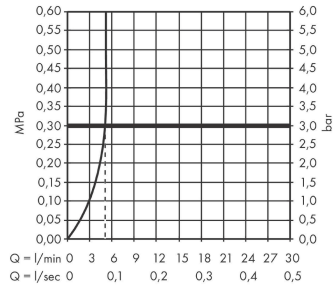

Rebris S

Single lever basin mixer for concealed installation wall-mounted with spout 20 cm

Finish: **Chrome** Article Number: **72528000**

Description

product features

- consists of: single lever basin mixer for concealed installation wall-mounted, waste set
- projection: 200 mm
- spray type: normal spray
- maximum flow rate at 3 bar: 5 l/min
- ceramic cartridge
- temperature limitation adjustable
- suitable for continuous flow water heaters
- non-closing waste set
- material waste set: metal
- connection type: basic set
- connection dimension: DN15
- handle can be positioned on the right or left, depending on the basic set installation

Technology

Product image

Scale drawing

Rebris S

Single lever basin mixer for concealed installation wall-mounted with spout 20 cm

Finish: **Chrome** Article Number: **72528000**

Flowchart

Rebris S