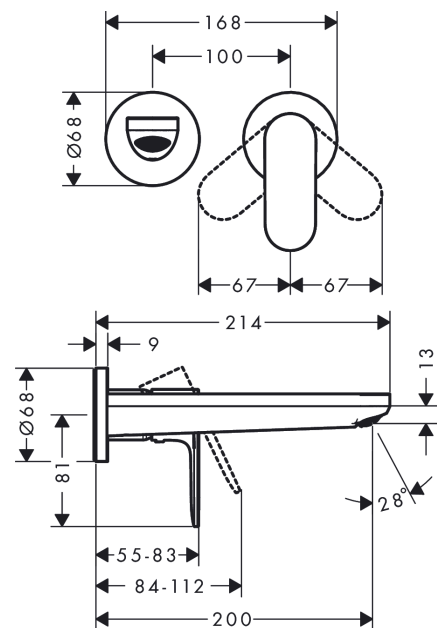

Rebris S

Single lever basin mixer for concealed installation wall-mounted with spout 20 cm

Finish: **Chrome** Article Number: **72528000**

Description

product features

- consists of: single lever basin mixer for concealed installation wall-mounted, waste set
- projection: 200 mm
- spray type: normal spray
- maximum flow rate at 3 bar: 5 l/min
- ceramic cartridge
- temperature limitation adjustable
- suitable for continuous flow water heaters
- non-closing waste set
- material waste set: metal
- connection type: basic set
- connection dimension: DN15
- handle can be positioned on the right or left, depending on the basic set installation

Technology

Product image

Scale drawing

Rebris S

Single lever basin mixer for concealed installation wall-mounted with spout 20 cm

Finish: **Chrome** Article Number: **72528000**

Flowchart

Rebris S

Finish: **Chrome** Article Number: **72528000**

Spare part list

Year of production: >06/22

| Pos. | Description | Article Number | PC | PU |
|------|----------------------------------|----------------|----|----|
| 1 | handle | 94648000 | 10 | 1 |
| 2 | screw cover | 96338000 | 1 | 1 |
| 3 | sleeve | 93053000 | 9 | 1 |
| 4 | escutcheon Ø 68 mm | 93052000 | 8 | 1 |
| 5 | washer | 97600000 | 4 | 1 |
| 6 | nut | 93141000 | 9 | 1 |
| 7 | O-ring 26x2 | 98147000 | 1 | 1 |
| 8 | cartridge, assy | 95973001 | 12 | 1 |
| 9 | locking screw for handle | 95140000 | 2 | 1 |
| 10 | seal | 98865000 | 8 | 1 |
| 11 | adapter for cartridge | 95634000 | 4 | 1 |
| 12 | fixing set | 97971000 | 9 | 1 |
| 13 | spout 220 mm | 94649000 | 14 | 1 |
| 14 | aerator M24x1 (5 l/min) | 94364000 | 3 | 1 |
| 15 | O-ring 18x1,5 | 98231000 | 1 | 1 |
| 16 | escutcheon for spout | 93987000 | 12 | 1 |
| 17 | connecting thread G½ | 95626000 | 10 | 1 |
| 18 | O-ring 13x2 | 98128000 | 1 | 1 |
| 19 | extension set 25 mm for 13622180 | 31971000 | 99 | 1 |
| a | waste | 50001000 | 99 | 1 |