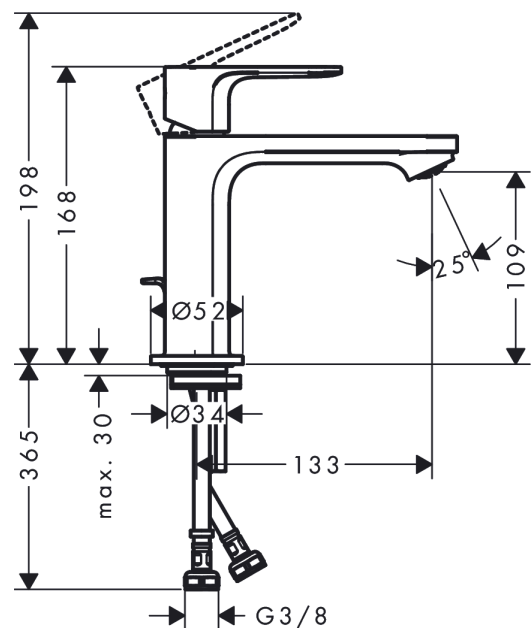

Rebris S

Single lever basin mixer 110 with pop-up waste set

Finish: **Chrome** Article Number: **72517000**

Description

product features

- consists of: single lever basin mixer, waste set
- ComfortZone 110
- projection: 133 mm
- spout height: 109 mm
- spray type: normal spray
- maximum flow rate at 3 bar: 5 l/min
- ceramic cartridge
- temperature limitation adjustable
- suitable for continuous flow water heaters
- pop-up waste set G 1¼
- material waste set: synthetic
- connection type: G ¾ connections
- connection dimension: DN15

Technology

Product image

Scale drawing

Rebris S
Single lever basin mixer 110 with pop-up waste set
 Finish: **Chrome** Article Number: **72517000**

Flowchart

Rebris S
Single lever basin mixer 110 with pop-up waste set
 Finish: **Chrome** Article Number: **72517000**

Exploded Drawing

Year of production: >06/22

Rebris S

Single lever basin mixer 110 with pop-up waste set

Finish: **Chrome** Article Number: **72517000**

Spare part list

Year of production: >06/22

Pos.	Description	Article Number	PC	PU
1	handle	94642000	10	1
2	hollow set screw M6x10 DIN 916	96029000	1	1
3	screw cover	95704000	1	1
4	flange	98863000	10	1
5	nut	98864000	9	1
6	O-ring 24x2	98388000	1	1
7	O-ring 27x1,5	92527000	4	1
8	O-ring 25x1,5	98146000	1	1
9	cartridge, assy	95973001	12	1
10	adapter for cartridge	98866000	8	1
11	O-ring 23x2	98398000	1	1
12	aerator M24x1 (5 l/min)	94364000	3	1
13	seal Ø 42	98722000	2	1
14	fixing set	96016000	8	1
15	screw M8 x 68	97736000	2	1
16	pull rod	96657000	4	1
17	connection hose 450 mm M8x0,75 G3/8	97206000	8	1
18	O-ring 6,6x1,6	93019000	1	1
a	pop up waste	94139000	99	1