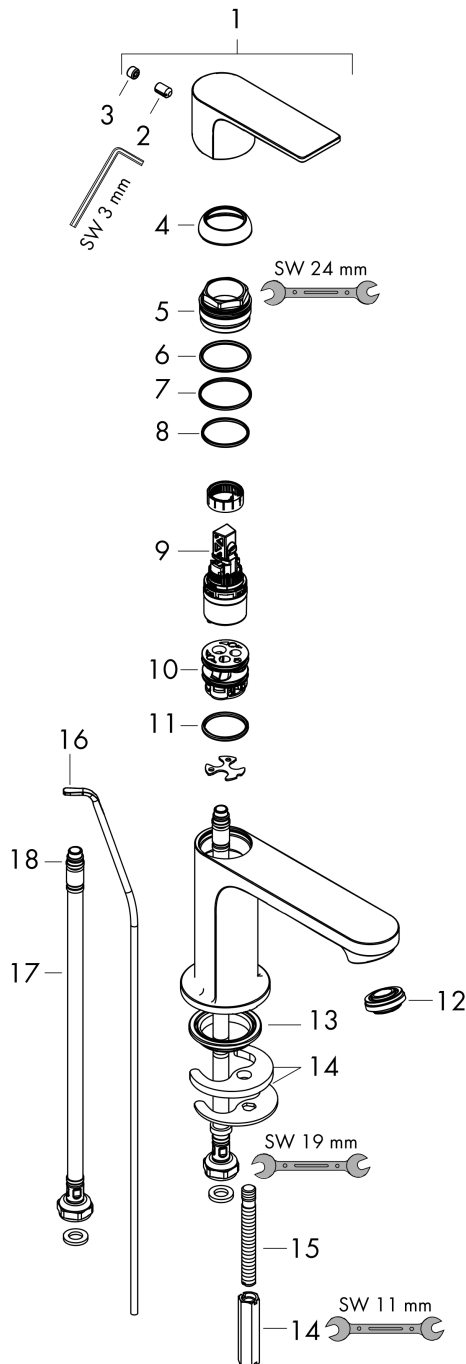

Rebris S

Single lever basin mixer 110 with pop-up waste set

Finish: **Chrome** Article Number: **72517000**

Description

product features

- consists of: single lever basin mixer, waste set
- ComfortZone 110
- projection: 133 mm
- spout height: 109 mm
- spray type: normal spray
- maximum flow rate at 3 bar: 5 l/min
- ceramic cartridge
- temperature limitation adjustable
- suitable for continuous flow water heaters
- pop-up waste set G 1¼
- material waste set: synthetic
- connection type: G ¾ connections
- connection dimension: DN15

Technology

Product image

Scale drawing

Rebris S
Single lever basin mixer 110 with pop-up waste set
 Finish: **Chrome** Article Number: **72517000**

Flowchart

Rebris S
Single lever basin mixer 110 with pop-up waste set
 Finish: **Chrome** Article Number: **72517000**

Exploded Drawing

Year of production: >06/22

Rebris S

Single lever basin mixer 110 with pop-up waste set

Finish: **Chrome** Article Number: **72517000**

Spare part list

Year of production: >06/22

Pos.	Description	Article Number	PC	PU
1	handle	94642000	10	1
2	hollow set screw M6x10 DIN 916	96029000	1	1
3	screw cover	95704000	1	1
4	flange	98863000	10	1
5	nut	98864000	9	1
6	O-ring 24x2	98388000	1	1
7	O-ring 27x1,5	92527000	4	1
8	O-ring 25x1,5	98146000	1	1
9	cartridge, assy	95973001	12	1
10	adapter for cartridge	98866000	8	1
11	O-ring 23x2	98398000	1	1
12	aerator M24x1 (5 l/min)	94364000	3	1
13	seal Ø 42	98722000	2	1
14	fixing set	96016000	8	1
15	screw M8 x 68	97736000	2	1
16	pull rod	96657000	4	1
17	connection hose 450 mm M8x0,75 G3/8	97206000	8	1
18	O-ring 6,6x1,6	93019000	1	1
a	pop up waste	94139000	99	1