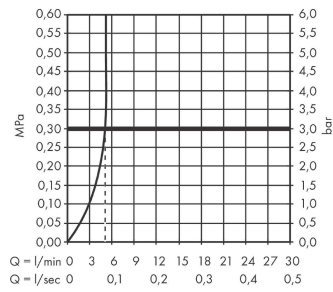

Rebris S

Single lever basin mixer 110 with pop-up waste set

Finish: **Chrome** Article Number: **72517000**

Description

product features

- consists of: single lever basin mixer, waste set
- ComfortZone 110
- projection: 133 mm
- spout height: 109 mm
- spray type: normal spray
- maximum flow rate at 3 bar: 5 l/min
- ceramic cartridge
- temperature limitation adjustable
- suitable for continuous flow water heaters
- pop-up waste set G 1¼
- material waste set: synthetic
- connection type: G ¾ connections
- connection dimension: DN15

Technology

Product image

Scale drawing

Rebris S
Single lever basin mixer 110 with pop-up waste set
 Finish: **Chrome** Article Number: **72517000**

Flowchart

Rebris S
Single lever basin mixer 110 with pop-up waste set
 Finish: **Chrome** Article Number: **72517000**