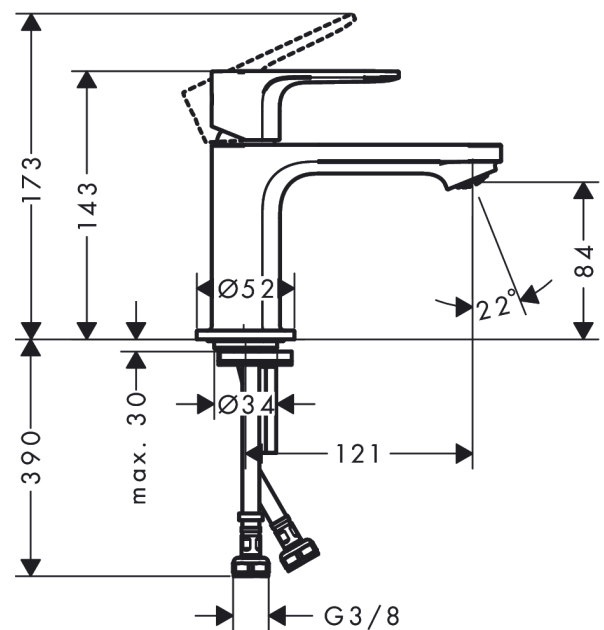

Rebris S
Single lever basin mixer 80 CoolStart without waste set
 Finish: **Chrome** Article Number: **72514000**

Description

product features

- ComfortZone 80
- projection: 121 mm
- spout height: 84 mm
- spray type: normal spray
- maximum flow rate at 3 bar: 5 l/min
- ceramic cartridge
- temperature limitation adjustable
- suitable for continuous flow water heaters
- connection type: G 3/8 connections
- connection dimension: DN15
- cold water in middle position

Technology

Product image

Scale drawing

Flowchart

Rebris S
Single lever basin mixer 80 CoolStart without waste set
 Finish: **Chrome** Article Number: **72514000**

Exploded Drawing

Year of production: >06/22

Rebris S
Single lever basin mixer 80 CoolStart without waste set
 Finish: **Chrome** Article Number: **72514000**

Spare part list

Year of production: >06/22

| Pos. | Description | Article Number | PC | PU |
|------|-------------------------------------|----------------|----|----|
| 1 | handle | 94644000 | 10 | 1 |
| 2 | hollow set screw M6x10 DIN 916 | 96029000 | 1 | 1 |
| 3 | screw cover | 95704000 | 1 | 1 |
| 4 | flange | 98863000 | 10 | 1 |
| 5 | nut | 98864000 | 9 | 1 |
| 6 | O-ring 24x2 | 98388000 | 1 | 1 |
| 7 | O-ring 27x1,5 | 92527000 | 4 | 1 |
| 8 | O-ring 25x1,5 | 98146000 | 1 | 1 |
| 9 | cartridge, assy | 95973001 | 12 | 1 |
| 10 | adapter for cartridge | 95975000 | 3 | 1 |
| 11 | O-ring 23x2 | 98398000 | 1 | 1 |
| 12 | aerator M24x1 (5 l/min) | 94364000 | 3 | 1 |
| 13 | seal Ø 42 | 98722000 | 2 | 1 |
| 14 | fixing set | 96016000 | 8 | 1 |
| 15 | screw M8 x 68 | 97736000 | 2 | 1 |
| 16 | connection hose 450 mm M8x0,75 G3/8 | 97206000 | 8 | 1 |
| 17 | O-ring 6,6x1,6 | 93019000 | 1 | 1 |