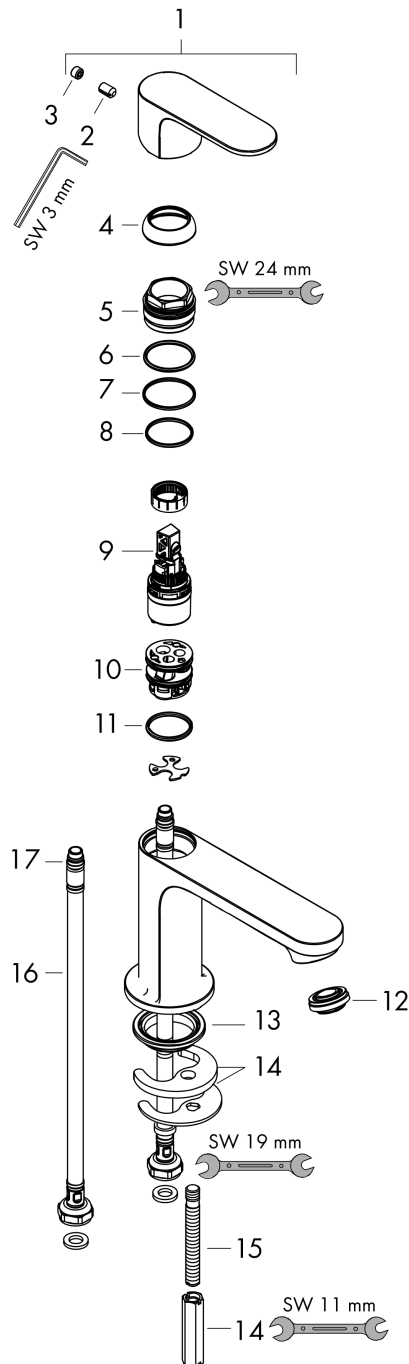

Rebris S
Single lever basin mixer 80 CoolStart without waste set
 Finish: **Chrome** Article Number: **72514000**

Description

product features

- ComfortZone 80
- projection: 121 mm
- spout height: 84 mm
- spray type: normal spray
- maximum flow rate at 3 bar: 5 l/min
- ceramic cartridge
- temperature limitation adjustable
- suitable for continuous flow water heaters
- connection type: G 3/8 connections
- connection dimension: DN15
- cold water in middle position

Technology

Product image

Scale drawing

Flowchart

Rebris S
Single lever basin mixer 80 CoolStart without waste set
 Finish: **Chrome** Article Number: **72514000**

Exploded Drawing

Year of production: >06/22

Rebris S
Single lever basin mixer 80 CoolStart without waste set
 Finish: **Chrome** Article Number: **72514000**

Spare part list

Year of production: >06/22

| Pos. | Description | Article Number | PC | PU |
|------|-------------------------------------|----------------|----|----|
| 1 | handle | 94644000 | 10 | 1 |
| 2 | hollow set screw M6x10 DIN 916 | 96029000 | 1 | 1 |
| 3 | screw cover | 95704000 | 1 | 1 |
| 4 | flange | 98863000 | 10 | 1 |
| 5 | nut | 98864000 | 9 | 1 |
| 6 | O-ring 24x2 | 98388000 | 1 | 1 |
| 7 | O-ring 27x1,5 | 92527000 | 4 | 1 |
| 8 | O-ring 25x1,5 | 98146000 | 1 | 1 |
| 9 | cartridge, assy | 95973001 | 12 | 1 |
| 10 | adapter for cartridge | 95975000 | 3 | 1 |
| 11 | O-ring 23x2 | 98398000 | 1 | 1 |
| 12 | aerator M24x1 (5 l/min) | 94364000 | 3 | 1 |
| 13 | seal Ø 42 | 98722000 | 2 | 1 |
| 14 | fixing set | 96016000 | 8 | 1 |
| 15 | screw M8 x 68 | 97736000 | 2 | 1 |
| 16 | connection hose 450 mm M8x0,75 G3/8 | 97206000 | 8 | 1 |
| 17 | O-ring 6,6x1,6 | 93019000 | 1 | 1 |