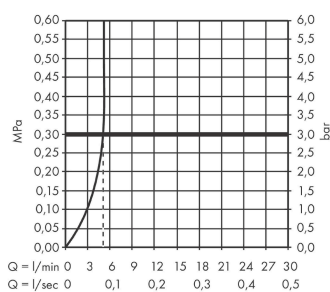

Rebris S
Single lever basin mixer 80 CoolStart without waste set
 Finish: **Chrome** Article Number: **72514000**

Description

product features

- ComfortZone 80
- projection: 121 mm
- spout height: 84 mm
- spray type: normal spray
- maximum flow rate at 3 bar: 5 l/min
- ceramic cartridge
- temperature limitation adjustable
- suitable for continuous flow water heaters
- connection type: G 3/8 connections
- connection dimension: DN15
- cold water in middle position

Technology

Product image

Scale drawing

Flowchart

Rebris S
Single lever basin mixer 80 CoolStart without waste set
 Finish: **Chrome** Article Number: **72514000**

Exploded Drawing

Year of production: >06/22