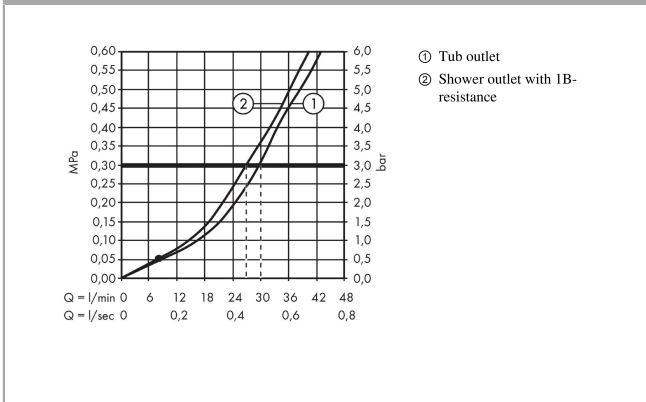

Rebris S
Single lever bath mixer set for concealed installation
Finish: **Matt Black** Article Number: **72448670**

Description

product features

- consists of: single lever bath mixer, basic set
- 2 functions
- maximum flow rate at 3 bar: 30,7 l/min
- flow rate for bath spout at 3 bar: 30,7 l/min
- flow rate of hand shower at 3 bar: 27,4 l/min
- ceramic cartridge
- temperature limitation adjustable
- diverter with automatic resetting
- connection type: basic set
- min. operating pressure: 1 bar
- max. operating pressure: 10 bar

Product image

Scale drawing

Flowchart