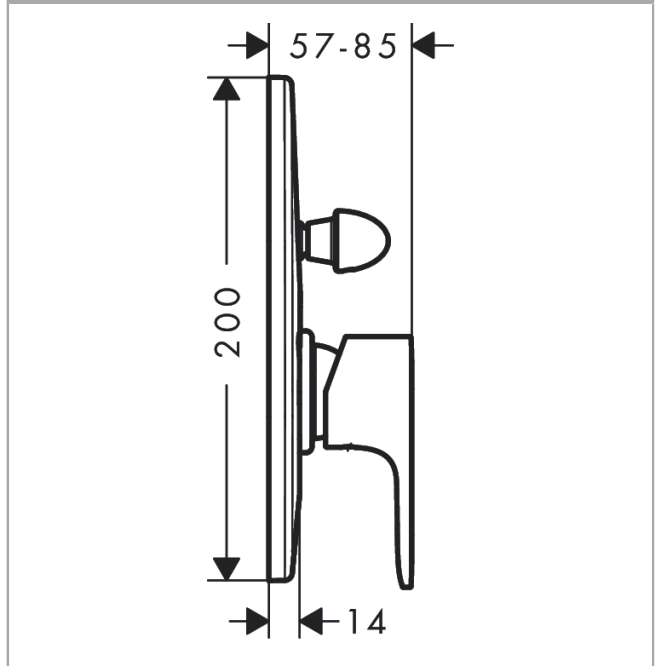

### Description

#### product features

- consists of: single lever bath mixer, basic set
- 2 functions
- maximum flow rate at 3 bar: 30,7 l/min
- flow rate for bath spout at 3 bar: 30,7 l/min
- flow rate of hand shower at 3 bar: 27,4 l/min
- ceramic cartridge
- temperature limitation adjustable
- diverter with automatic resetting
- connection type: basic set
- min. operating pressure: 1 bar
- max. operating pressure: 10 bar

### Scale drawing