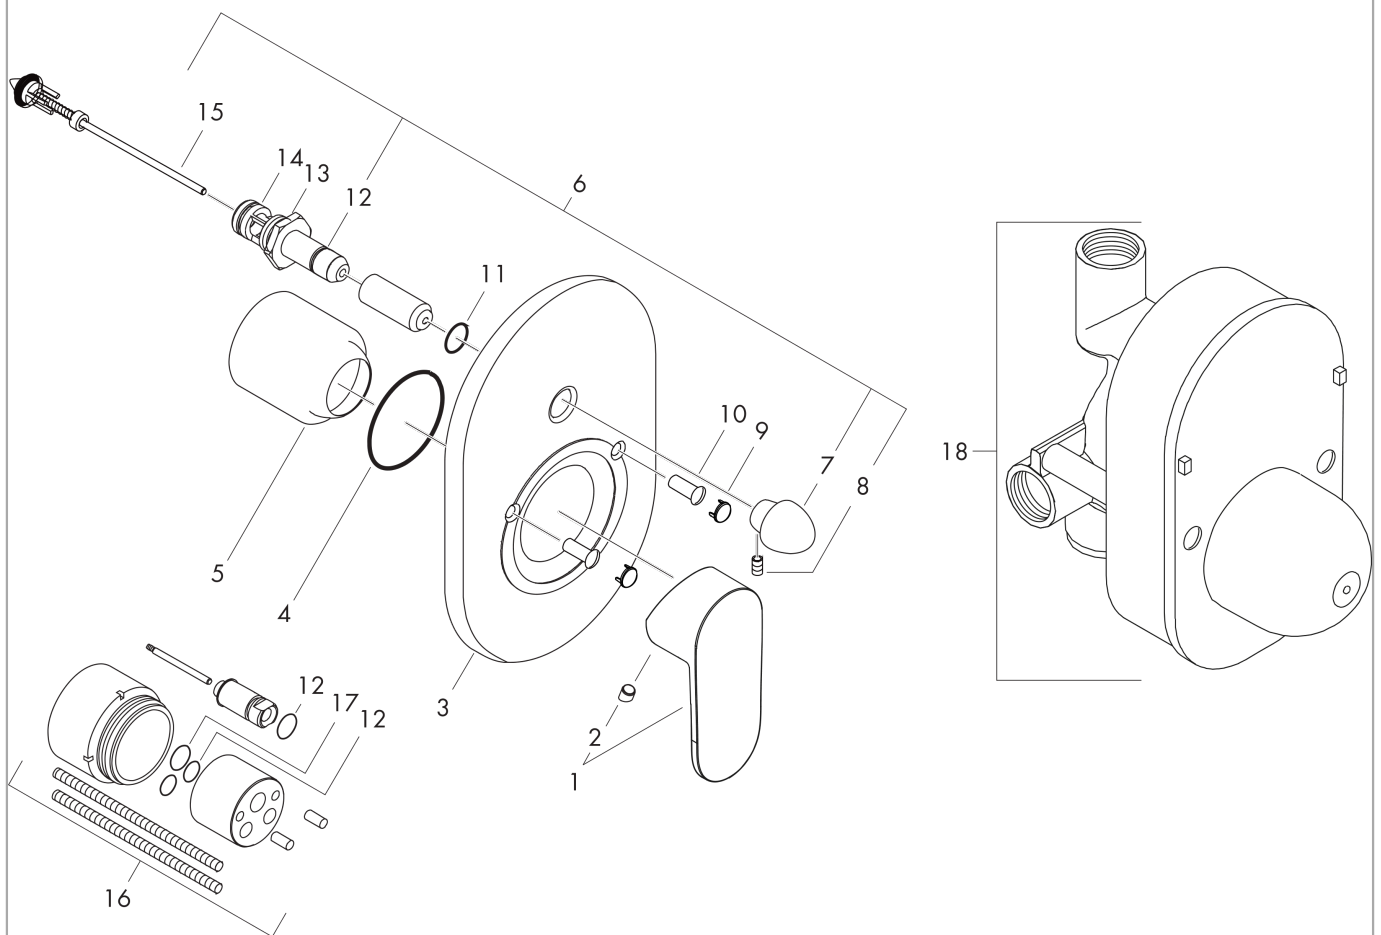

#### product features

- consists of: single lever bath mixer, basic set
- 2 functions
- maximum flow rate at 3 bar: 30,7 l/min
- flow rate for bath spout at 3 bar: 30,7 l/min
- flow rate of hand shower at 3 bar: 27,4 l/min
- ceramic cartridge
- temperature limitation adjustable
- diverter with automatic resetting
- connection type: basic set
- min. operating pressure: 1 bar
- max. operating pressure: 10 bar

### Scale drawing

### Flowchart

**Rebris S**  
**Single lever bath mixer set for concealed installation**  
 Finish: **Matt Black** Article Number: **72448670**

**Exploded Drawing**

Year of production: >06/22

**Rebris S**  
**Single lever bath mixer set for concealed installation**  
 Finish: **Matt Black** Article Number: **72448670**

## Spare part list

Year of production: >06/22

Pos.	Description	Article Number	PC	PU
1	handle	94654670	60	1
2	screw cover	96338610	51	1
3	escutcheon bath/shower mixer	95011670	60	1
4	O-Ring 48x3	95508000	1	1
5	flange	96348670	54	1
6	diverter assy with sleeve and handle	95015000	14	1
7	diverter knob cpl.	95013670	55	1
8	hollow set screw M4x10	97667000	1	1
9	cover cap	95433670	52	1
10	hollow screw	96065000	2	1
11	O-ring 14x3	98130000	1	1
12	O-ring 10x1,5	98123000	1	1
13	O-ring 16x2,5	98134000	1	1
14	O-ring 13x2	98128000	1	1
15	selector assy	96937000	6	1
16	extension set 28 mm tub mixer	32498000	16	1
17	O-ring 12x1,5	98430000	1	1
18	concealed item	31741180	99	1