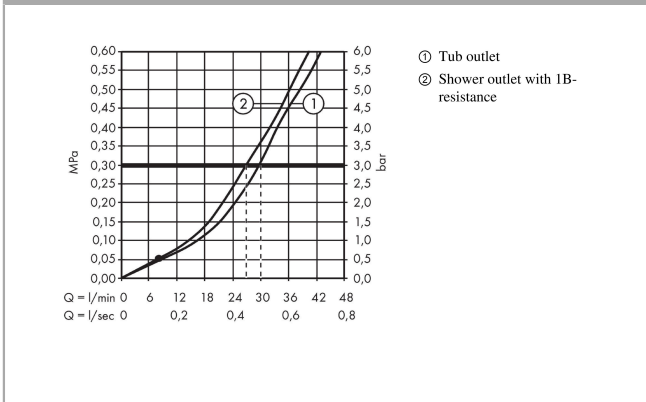

Rebris S
Single lever bath mixer set for concealed installation
 Finish: **Chrome** Article Number: **72448000**

Description

product features

- consists of: single lever bath mixer, basic set
- 2 functions
- maximum flow rate at 3 bar: 30,7 l/min
- flow rate for bath spout at 3 bar: 30,7 l/min
- flow rate of hand shower at 3 bar: 27,4 l/min
- ceramic cartridge
- temperature limitation adjustable
- diverter with automatic resetting
- connection type: basic set
- min. operating pressure: 1 bar
- max. operating pressure: 10 bar

Product image

Scale drawing

Flowchart

Rebris S
Single lever bath mixer set for concealed installation
 Finish: **Chrome** Article Number: **72448000**

Exploded Drawing

Year of production: >06/22

Rebris S
Single lever bath mixer set for concealed installation
 Finish: **Chrome** Article Number: **72448000**