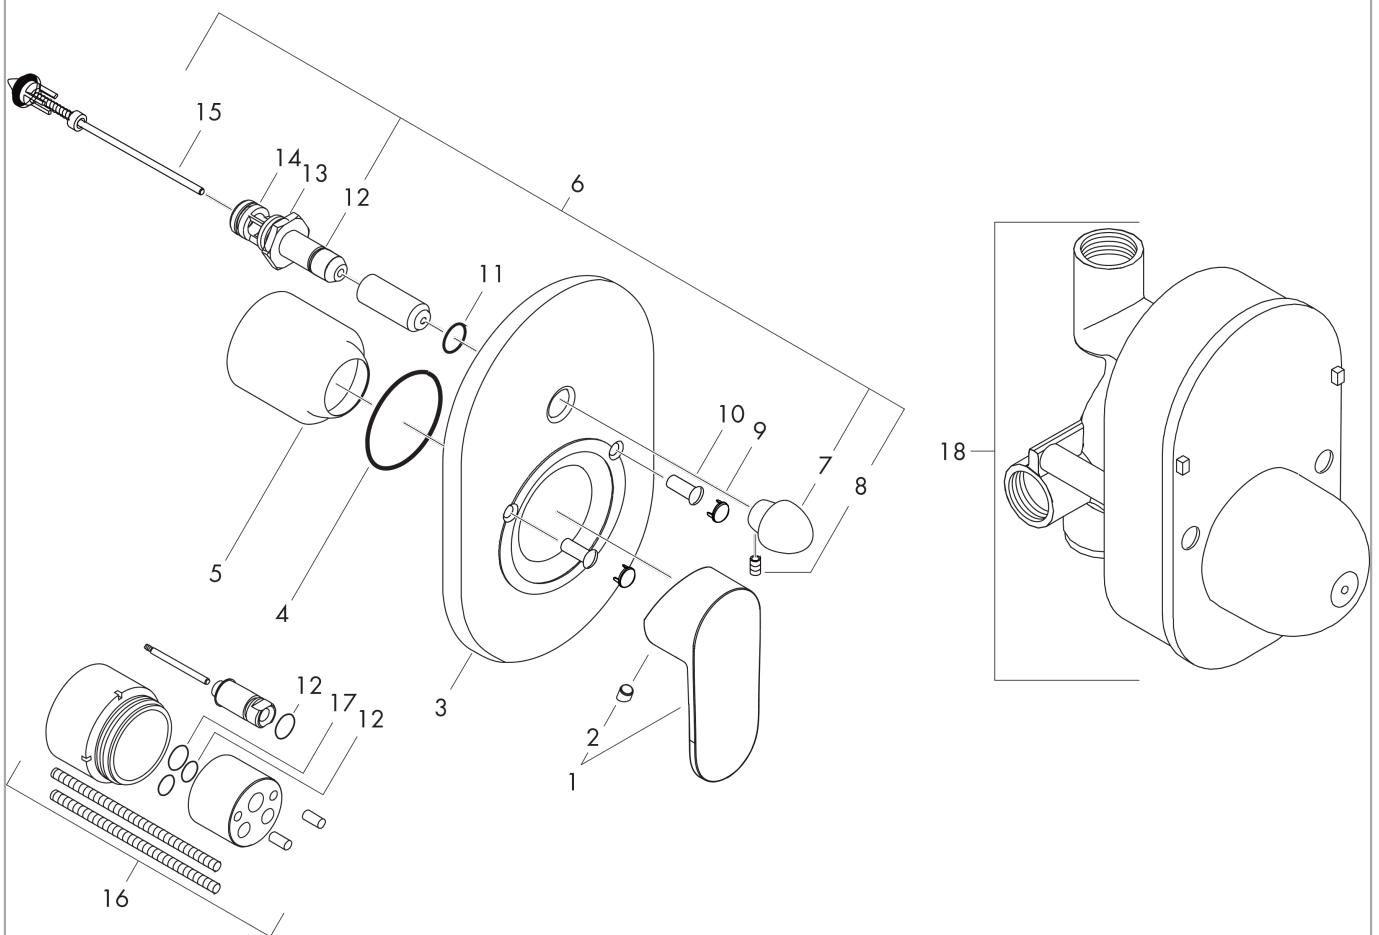

Rebris S
Single lever bath mixer set for concealed installation
 Finish: **Chrome** Article Number: **72448000**

Description

product features

- consists of: single lever bath mixer, basic set
- 2 functions
- maximum flow rate at 3 bar: 30,7 l/min
- flow rate for bath spout at 3 bar: 30,7 l/min
- flow rate of hand shower at 3 bar: 27,4 l/min
- ceramic cartridge
- temperature limitation adjustable
- diverter with automatic resetting
- connection type: basic set
- min. operating pressure: 1 bar
- max. operating pressure: 10 bar

Product image

Scale drawing

Flowchart

Rebris S
Single lever bath mixer set for concealed installation
 Finish: **Chrome** Article Number: **72448000**

Exploded Drawing

Year of production: >06/22

Rebris S
Single lever bath mixer set for concealed installation
 Finish: **Chrome** Article Number: **72448000**

Spare part list

Year of production: >06/22

| Pos. | Description | Article Number | PC | PU |
|------|--------------------------------------|----------------|----|----|
| 1 | handle | 94654000 | 10 | 1 |
| 2 | screw cover | 96338000 | 1 | 1 |
| 3 | escutcheon bath/shower mixer | 95011000 | 10 | 1 |
| 4 | O-Ring 48x3 | 95508000 | 1 | 1 |
| 5 | flange | 96348000 | 4 | 1 |
| 6 | diverter assy with sleeve and handle | 95015000 | 14 | 1 |
| 7 | diverter knob cpl. | 95013000 | 5 | 1 |
| 8 | hollow set screw M4x10 | 97667000 | 1 | 1 |
| 9 | cover cap | 95433000 | 2 | 1 |
| 10 | hollow screw | 96065000 | 2 | 1 |
| 11 | O-ring 14x3 | 98130000 | 1 | 1 |
| 12 | O-ring 10x1,5 | 98123000 | 1 | 1 |
| 13 | O-ring 16x2,5 | 98134000 | 1 | 1 |
| 14 | O-ring 13x2 | 98128000 | 1 | 1 |
| 15 | selector assy | 96937000 | 6 | 1 |
| 16 | extension set 28 mm tub mixer | 32498000 | 16 | 1 |
| 17 | O-ring 12x1,5 | 98430000 | 1 | 1 |
| 18 | concealed item | 31741180 | 99 | 1 |