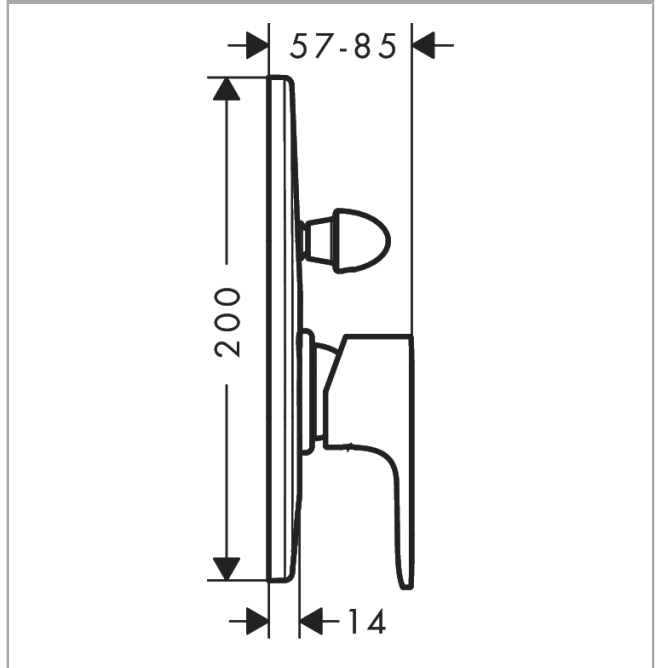

Rebris S
Single lever bath mixer set for concealed installation
 Finish: **Chrome** Article Number: **72448000**

Description

product features

- consists of: single lever bath mixer, basic set
- 2 functions
- maximum flow rate at 3 bar: 30,7 l/min
- flow rate for bath spout at 3 bar: 30,7 l/min
- flow rate of hand shower at 3 bar: 27,4 l/min
- ceramic cartridge
- temperature limitation adjustable
- diverter with automatic resetting
- connection type: basic set
- min. operating pressure: 1 bar
- max. operating pressure: 10 bar

Product image

Scale drawing

Flowchart

Rebris S
Single lever bath mixer set for concealed installation
 Finish: **Chrome** Article Number: **72448000**

Exploded Drawing

Year of production: >06/22

Rebris S
Single lever bath mixer set for concealed installation
 Finish: **Chrome** Article Number: **72448000**

Spare part list

Year of production: >06/22

| Pos. | Description | Article Number | PC | PU |
|------|--------------------------------------|----------------|----|----|
| 1 | handle | 94654000 | 10 | 1 |
| 2 | screw cover | 96338000 | 1 | 1 |
| 3 | escutcheon bath/shower mixer | 95011000 | 10 | 1 |
| 4 | O-Ring 48x3 | 95508000 | 1 | 1 |
| 5 | flange | 96348000 | 4 | 1 |
| 6 | diverter assy with sleeve and handle | 95015000 | 14 | 1 |
| 7 | diverter knob cpl. | 95013000 | 5 | 1 |
| 8 | hollow set screw M4x10 | 97667000 | 1 | 1 |
| 9 | cover cap | 95433000 | 2 | 1 |
| 10 | hollow screw | 96065000 | 2 | 1 |
| 11 | O-ring 14x3 | 98130000 | 1 | 1 |
| 12 | O-ring 10x1,5 | 98123000 | 1 | 1 |
| 13 | O-ring 16x2,5 | 98134000 | 1 | 1 |
| 14 | O-ring 13x2 | 98128000 | 1 | 1 |
| 15 | selector assy | 96937000 | 6 | 1 |
| 16 | extension set 28 mm tub mixer | 32498000 | 16 | 1 |
| 17 | O-ring 12x1,5 | 98430000 | 1 | 1 |
| 18 | concealed item | 31741180 | 99 | 1 |