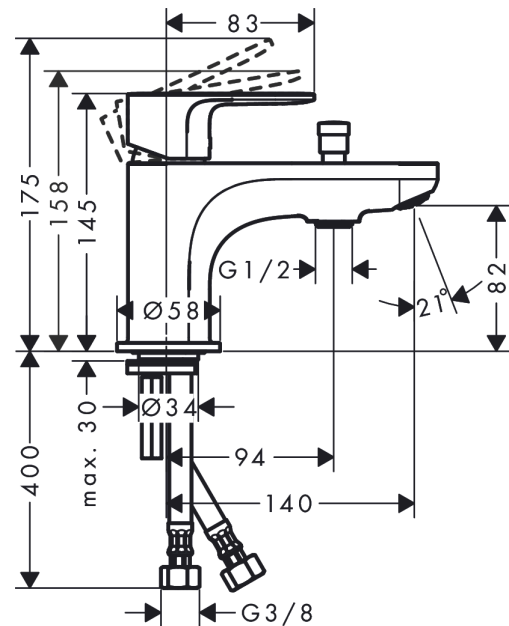

**Rebris E**  
**Single lever bath and shower mixer Monotrou with 2 flow rates**  
 Finish: **Chrome** Article Number: **72437000**

### Description

**product features**

- 2 functions
- projection: 140 mm
- spray type mixer: normal spray
- maximum flow rate at 3 bar: 18,7 l/min
- flow rate for bath spout at 3 bar: 18,7 l/min
- flow rate of hand shower at 3 bar: 13,6 l/min
- ceramic cartridge with Eco handle position for 2 flow rates
- temperature limitation adjustable
- diverter with automatic resetting
- protected against backflow, according to DIN EN 1717
- connection dimension: DN15
- connection type: G 3/8 connections
- min. operating pressure: 1 bar
- max. operating pressure: 10 bar

### Scale drawing

**Rebris E**  
**Single lever bath and shower mixer Monotrou with 2 flow rates**  
 Finish: **Chrome** Article Number: **72437000**

**Flowchart**

**Rebris E**  
**Single lever bath and shower mixer Monotrou with 2 flow rates**  
 Finish: **Chrome** Article Number: **72437000**

**Exploded Drawing**

Year of production: >06/22