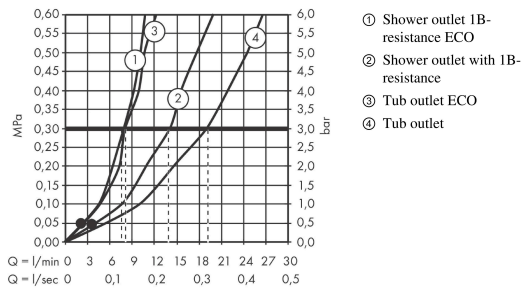

Rebris E
Single lever bath and shower mixer Monotrou with 2 flow rates
Finish: **Chrome** Article Number: **72437000**

Flowchart