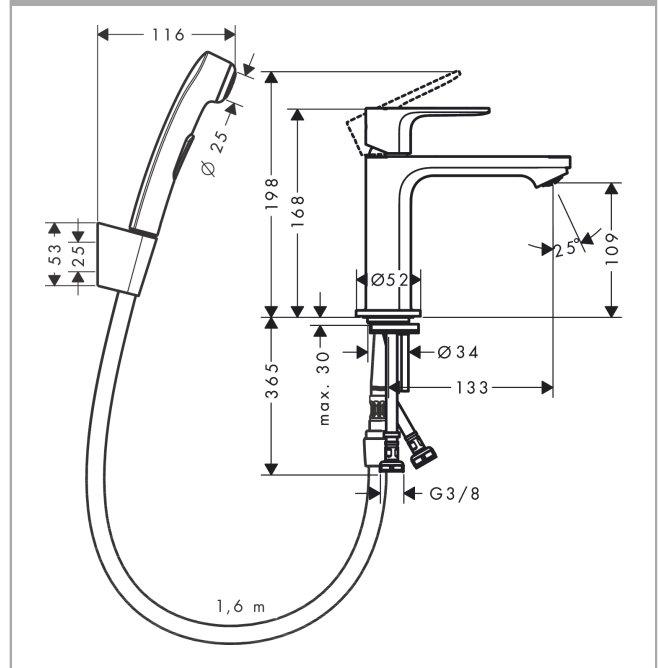

Rebris E

Single lever basin mixer 110 with bidette hand shower and shower hose 160 cm without waste set

Finish: **Chrome** Article Number: **72216000**

Description

product features

- consists of: single lever basin mixer, bidette hand shower, shower holder, shower hose
- ComfortZone 110
- projection: 133 mm
- spout height: 109 mm
- spray type: normal spray
- maximum flow rate at 3 bar: 4,7 l/min
- ceramic cartridge
- temperature limitation adjustable
- suitable for continuous flow water heaters
- connection type: G 3/8 connections
- connection dimension: DN15

Technology

Product image

Scale drawing

Flowchart