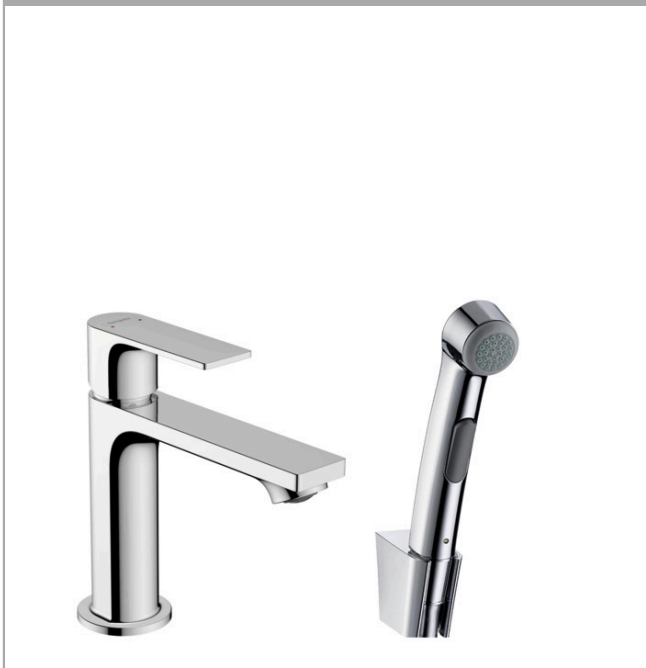

Rebris E

Single lever basin mixer 110 with bidette hand shower and shower hose 160 cm without waste set

Finish: **Chrome** Article Number: **72216000**

Description

product features

- consists of: single lever basin mixer, bidette hand shower, shower holder, shower hose
- ComfortZone 110
- projection: 133 mm
- spout height: 109 mm
- spray type: normal spray
- maximum flow rate at 3 bar: 4,7 l/min
- ceramic cartridge
- temperature limitation adjustable
- suitable for continuous flow water heaters
- connection type: G 3/8 connections
- connection dimension: DN15

Technology

Product image

Scale drawing

Flowchart