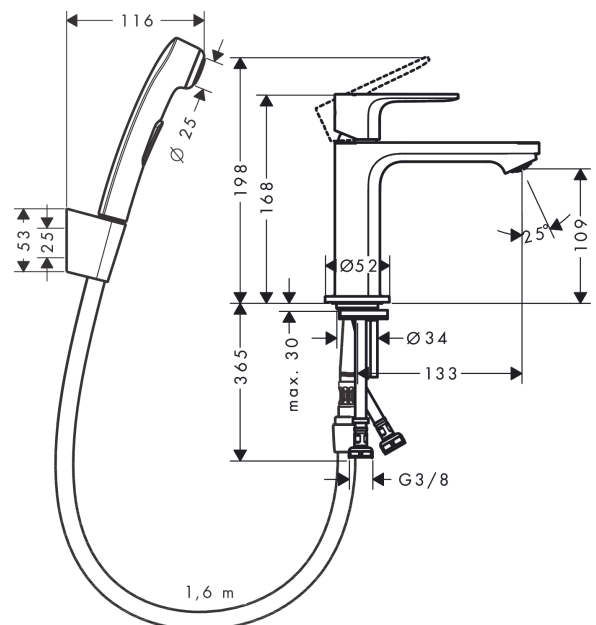

Rebris S

Single lever basin mixer 110 with bidette hand shower and shower hose 160 cm without waste set

Finish: **Chrome** Article Number: **72215000**

Description

product features

- consists of: single lever basin mixer, bidette hand shower, shower holder, shower hose
- ComfortZone 110
- projection: 133 mm
- spout height: 109 mm
- spray type: normal spray
- maximum flow rate at 3 bar: 4,7 l/min
- ceramic cartridge
- temperature limitation adjustable
- suitable for continuous flow water heaters
- connection type: G 3/8 connections
- connection dimension: DN15

Technology

Product image

Scale drawing

Flowchart