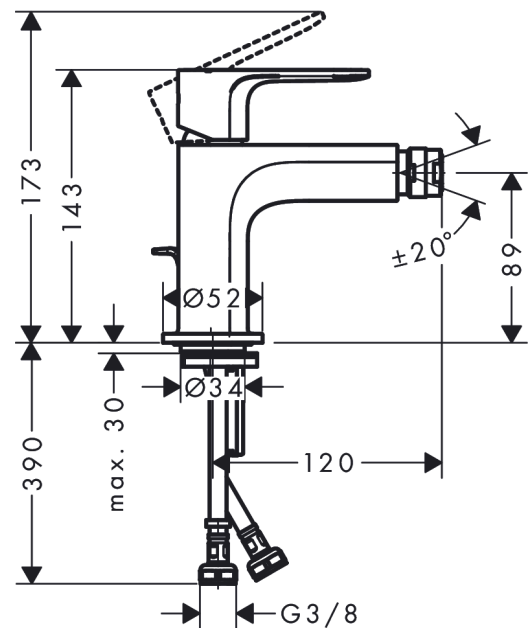

Rebris E

Single lever bidet mixer with metal pop-up waste set

Finish: **Chrome** Article Number: **72213000**

Description

product features

- consists of: single lever bidet mixer, waste set
- projection: 120 mm
- spout height: 89 mm
- aerator with ball pivot
- spray type: normal spray
- maximum flow rate at 3 bar: 5 l/min
- ceramic cartridge
- suitable for continuous flow water heaters
- pop-up waste set G 1¼
- material waste set: metal
- connection type: G ¾ connections
- connection dimension: DN15

Technology

Product image

Scale drawing

Flowchart