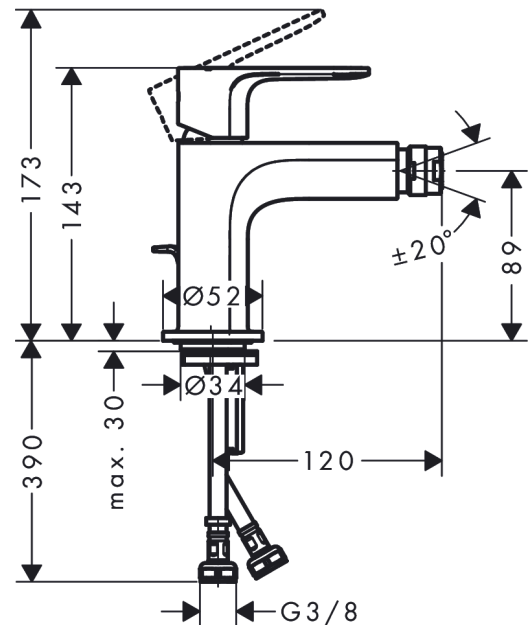

Rebris E

Single lever bidet mixer with pop-up waste set

Finish: **Matt Black** Article Number: **72211670**

Description

product features

- consists of: single lever bidet mixer, waste set
- projection: 120 mm
- spout height: 89 mm
- aerator with ball pivot
- spray type: normal spray
- maximum flow rate at 3 bar: 5 l/min
- ceramic cartridge
- temperature limitation adjustable
- suitable for continuous flow water heaters
- pop-up waste set G 1¼
- material waste set: synthetic
- connection type: G ¾ connections
- connection dimension: DN15

Technology

Product image

Scale drawing

Rebris E
Single lever bidet mixer with pop-up waste set
 Finish: **Matt Black** Article Number: **72211670**

Flowchart

Rebris E
Single lever bidet mixer with pop-up waste set
 Finish: **Matt Black** Article Number: **72211670**

Exploded Drawing

Year of production: >06/22

Rebris E

Single lever bidet mixer with pop-up waste set

Finish: **Matt Black** Article Number: **72211670**

Spare part list

Year of production: >06/22

Pos.	Description	Article Number	PC	PU
1	handle	94643670	60	1
2	screw cover	95704610	51	1
3	hollow set screw M6x10 DIN 916	96029000	1	1
4	flange	98863670	60	1
5	nut	98864000	9	1
6	O-ring 24x2	98388000	1	1
7	O-ring 27x1,5	92527000	4	1
8	O-ring 25x1,5	98146000	1	1
9	cartridge, assy	95973001	12	1
10	adapter for cartridge	98866000	8	1
11	O-ring 23x2	98398000	1	1
12	ball joint	96050670	59	1
13	aerator M24x1 (5 l/min)	92372670	56	1
14	seal Ø 42	98722000	2	1
15	fixing set	96016000	8	1
16	screw M8 x 68	97736000	2	1
17	pull rod	96657670	54	1
18	connection hose 450 mm M8x0,75 G3/8	97206000	8	1
19	O-ring 6,6x1,6	93019000	1	1
a	pop up waste	94139670	64	1