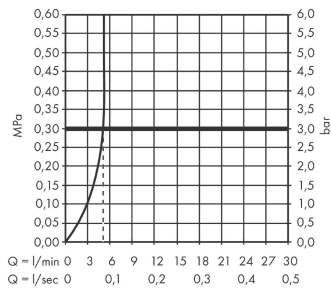

Rebris E

Single lever bidet mixer with pop-up waste set

Finish: **Matt Black** Article Number: **72211670**

Description

product features

- consists of: single lever bidet mixer, waste set
- projection: 120 mm
- spout height: 89 mm
- aerator with ball pivot
- spray type: normal spray
- maximum flow rate at 3 bar: 5 l/min
- ceramic cartridge
- temperature limitation adjustable
- suitable for continuous flow water heaters
- pop-up waste set G 1¼
- material waste set: synthetic
- connection type: G ¾ connections
- connection dimension: DN15

Technology

Product image

Scale drawing

Rebris E
Single lever bidet mixer with pop-up waste set
 Finish: **Matt Black** Article Number: **72211670**

Flowchart

Rebris E
Single lever bidet mixer with pop-up waste set
 Finish: **Matt Black** Article Number: **72211670**