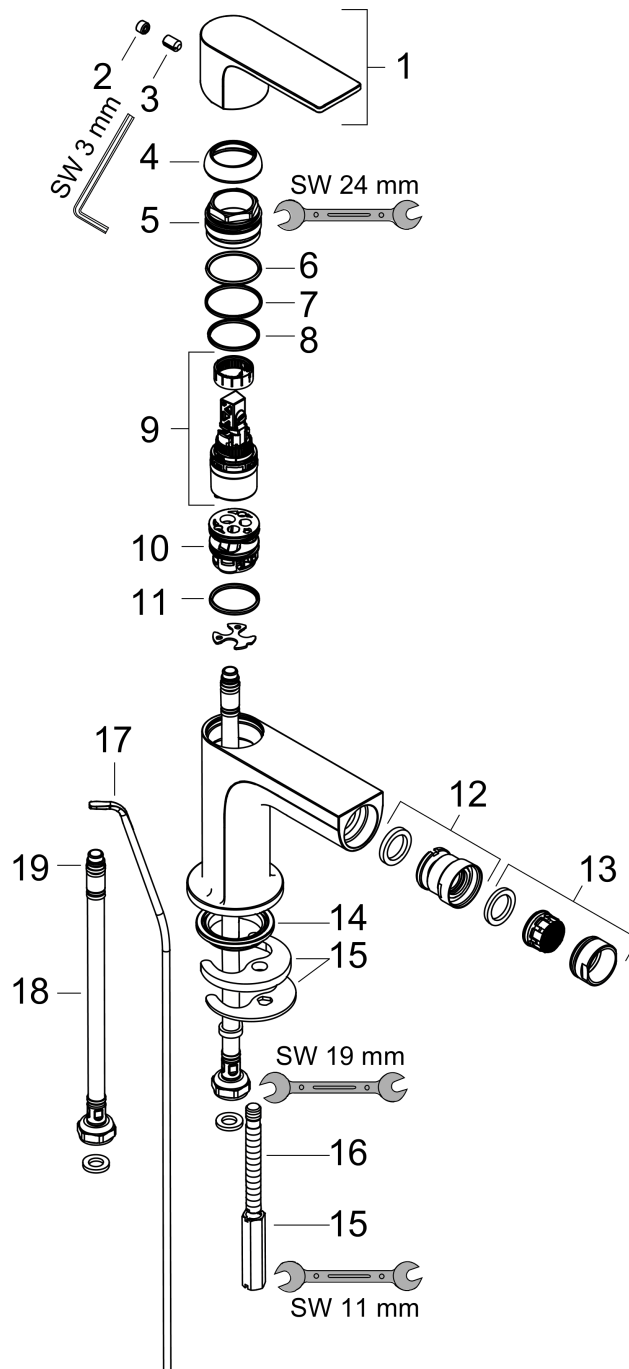

Rebris E

Single lever bidet mixer with pop-up waste set

Finish: **Matt Black** Article Number: **72211670**

Description

product features

- consists of: single lever bidet mixer, waste set
- projection: 120 mm
- spout height: 89 mm
- aerator with ball pivot
- spray type: normal spray
- maximum flow rate at 3 bar: 5 l/min
- ceramic cartridge
- temperature limitation adjustable
- suitable for continuous flow water heaters
- pop-up waste set G 1¼
- material waste set: synthetic
- connection type: G ¾ connections
- connection dimension: DN15

Technology

Product image

Scale drawing

Rebris E
Single lever bidet mixer with pop-up waste set
 Finish: **Matt Black** Article Number: **72211670**

Flowchart

Rebris E
Single lever bidet mixer with pop-up waste set
 Finish: **Matt Black** Article Number: **72211670**

Exploded Drawing

Year of production: >06/22

Rebris E

Single lever bidet mixer with pop-up waste set

Finish: **Matt Black** Article Number: **72211670**

Spare part list

Year of production: >06/22

Pos.	Description	Article Number	PC	PU
1	handle	94643670	60	1
2	screw cover	95704610	51	1
3	hollow set screw M6x10 DIN 916	96029000	1	1
4	flange	98863670	60	1
5	nut	98864000	9	1
6	O-ring 24x2	98388000	1	1
7	O-ring 27x1,5	92527000	4	1
8	O-ring 25x1,5	98146000	1	1
9	cartridge, assy	95973001	12	1
10	adapter for cartridge	98866000	8	1
11	O-ring 23x2	98398000	1	1
12	ball joint	96050670	59	1
13	aerator M24x1 (5 l/min)	92372670	56	1
14	seal Ø 42	98722000	2	1
15	fixing set	96016000	8	1
16	screw M8 x 68	97736000	2	1
17	pull rod	96657670	54	1
18	connection hose 450 mm M8x0,75 G3/8	97206000	8	1
19	O-ring 6,6x1,6	93019000	1	1
a	pop up waste	94139670	64	1