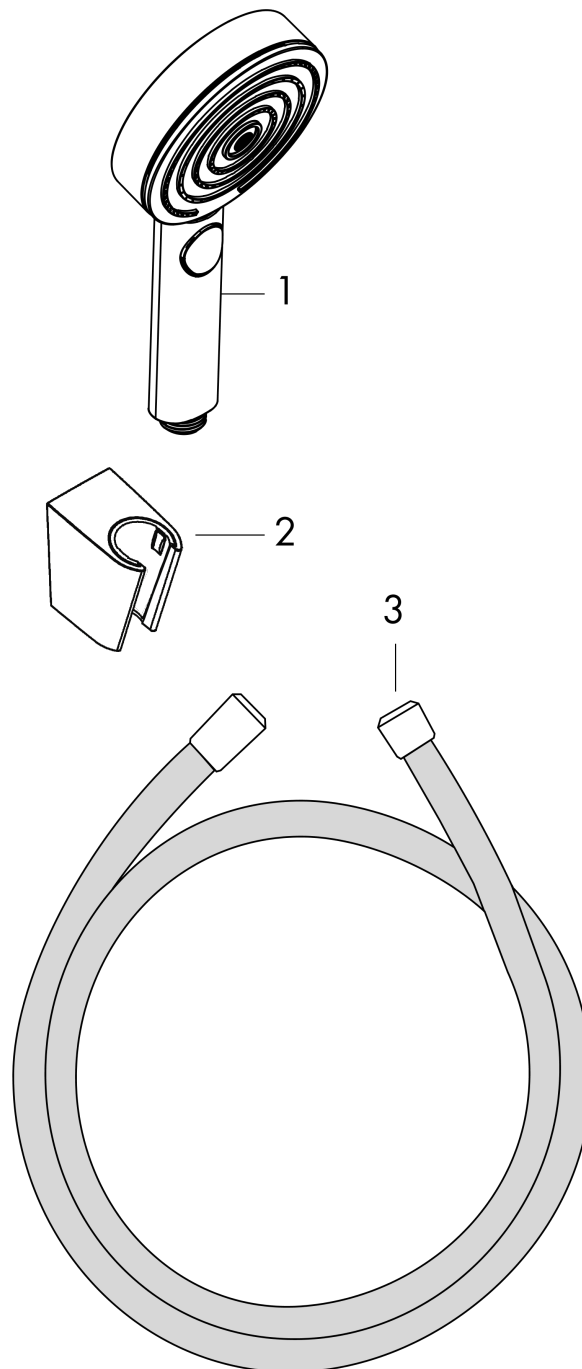

#### product features

- consists of: hand shower, shower holder, shower hose
- shower head size: 105 mm
- integrated support function
- spray type: PowderRain, IntenseRain, Massage spray
- convenient spray selection via Select button
- maximum flow rate at 3 bar: 11,4 l/min
- minimum flow pressure: 1 bar
- operating pressure: min. 1 bar/max. 6 bar
- pivot connector prevents hose from tangling
- wall supports made of plastic
- rinseable sieve insert

### Scale drawing

### Flowchart

The consumption was measured in combination with the appropriate fittings (thermostat/mixer/in-wall valve) to reflect actual application in practice.

**Pulsify Select S**  
**Shower holder set 105 3jet Relaxation with shower hose 160 cm**  
 Finish: **Matt Black** Article Number: **24303670**

Exploded Drawing

Year of production: >06/21

**Pulsify Select S**

**Shower holder set 105 3jet Relaxation with shower hose 160 cm**

Finish: **Matt Black** Article Number: **24303670**

**Spare part list**

Year of production: >06/21