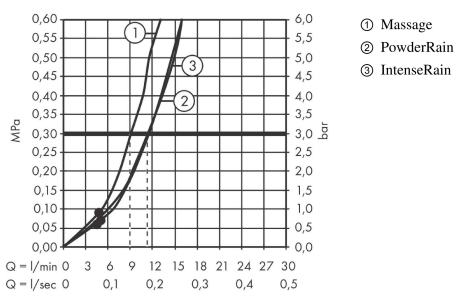

Flowchart

The consumption was measured in combination with the appropriate fittings (thermostat/mixer/in-wall valve) to reflect actual application in practice.