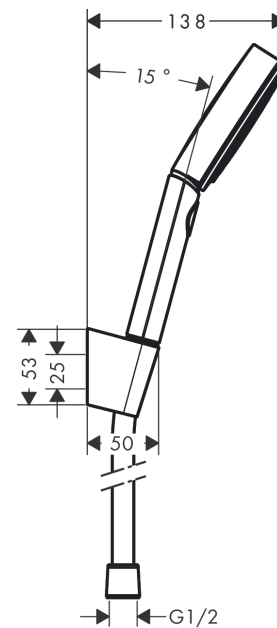

## Pulsify Select S

Shower holder set 105 3jet Relaxation with shower hose 160 cm

Finish: **Matt Black** Article Number: **24303670**

#### product features

- consists of: hand shower, shower holder, shower hose
- shower head size: 105 mm
- integrated support function
- spray type: PowderRain, IntenseRain, Massage spray
- convenient spray selection via Select button
- maximum flow rate at 3 bar: 11,4 l/min
- minimum flow pressure: 1 bar
- operating pressure: min. 1 bar/max. 6 bar
- pivot connector prevents hose from tangling
- wall supports made of plastic
- rinseable sieve insert

### Scale drawing

<b>Pos.</b>	<b>Description</b>	<b>Article Number</b>	<b>PC</b>	<b>PU</b>
1	-	24110670	99	1
2	shower hose Isiflex'B 1,60 m	28276670	99	1
3	shower holder	28331670	99	1