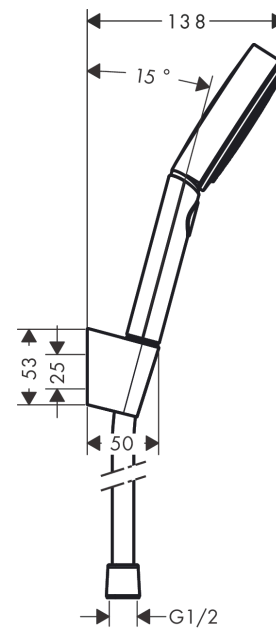

## Pulsify Select S

Shower holder set 105 3jet Relaxation with shower hose 125 cm

Finish: **Chrome** Article Number: **24302000**

#### product features

- consists of: hand shower, shower holder, shower hose
- shower head size: 105 mm
- integrated support function
- spray type: PowderRain, IntenseRain, Massage spray
- convenient spray selection via Select button
- maximum flow rate at 3 bar: 11,4 l/min
- minimum flow pressure: 1 bar
- operating pressure: min. 1 bar/max. 6 bar
- pivot connector prevents hose from tangling
- wall supports made of plastic
- rinseable sieve insert

### Scale drawing