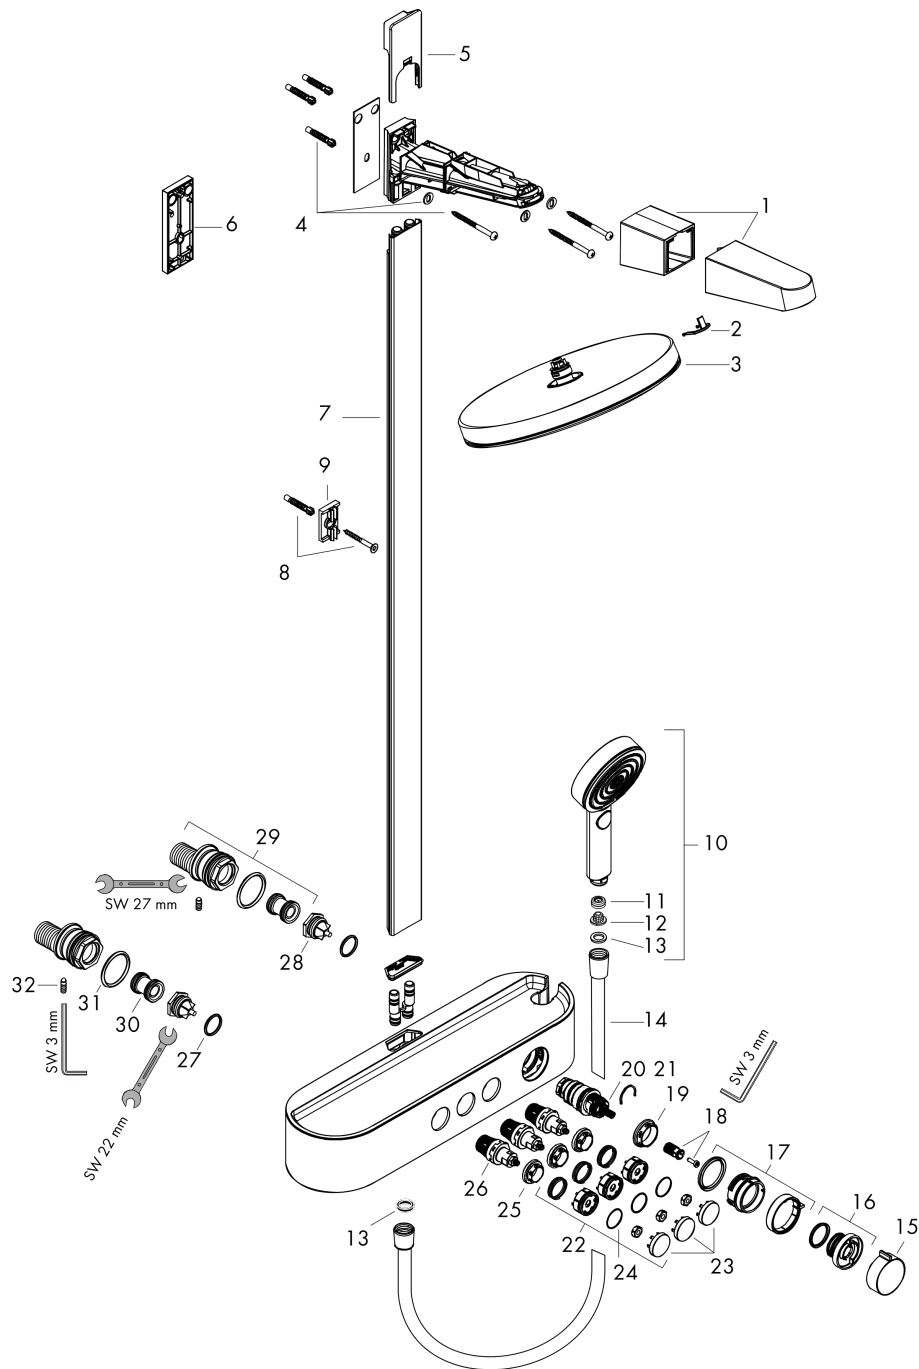

Pulsify S
Showerpipe 260 2jet EcoSmart with ShowerTablet Select 400
Finish: **Chrome** Article Number: **24241000**

Exploded Drawing

Year of production: >01/23

Pulsify S
Showerpipe 260 2jet EcoSmart with ShowerTablet Select 400
Finish: **Chrome** Article Number: **24241000**

Spare part list

Year of production: >01/23

Pos.	Description	Article Number	PC	PU
1	cover	94519000	8	1
2	cramp	94521000	1	1
3	head shower	94520000	19	1
4	mounting set	98716000	5	1
5	cover	94518000	4	1
6	tile-matching-disk 7 mm	94517000	11	1
7	pipe with cover (935 mm)	94515000	19	1
8	mounting set	40916000	2	1
9	support element	94516000	3	1
10	-	24110000	99	1
11	flow limiter (9 l/min)	95659000	3	1
12	filter	92672000	2	1
13	seal	98058000	1	1
14	shower hose Isiflex'B 1,60 m	28276000	99	1
15	handle	94403000	9	1
16	safety set	94404000	9	1
17	handle	94405000	7	1
18	handle fixing set	92136000	6	1
19	nut	98913000	6	1
20	thermostat cartridge	98282000	14	1
21	cartridge for exchanged connections	92373000	18	1
22	spring with sleeve	92340000	4	1
23	set of symbols	98367000	10	1
24	O-ring 20x1	98140000	1	1
25	nut	98368000	4	1
26	shut off unit	95758000	14	1
27	O-ring 17x2	98199000	1	1
28	non return valve (pressure-resistant up to 2 MPa)	95773000	8	1
29	set of S-unions	95772000	13	1
30	noise reduction	96429000	2	1
31	O-ring 29x3	98371000	2	1
32	hollow set screw M6x16 including o-ring 29x3	98372000	3	1