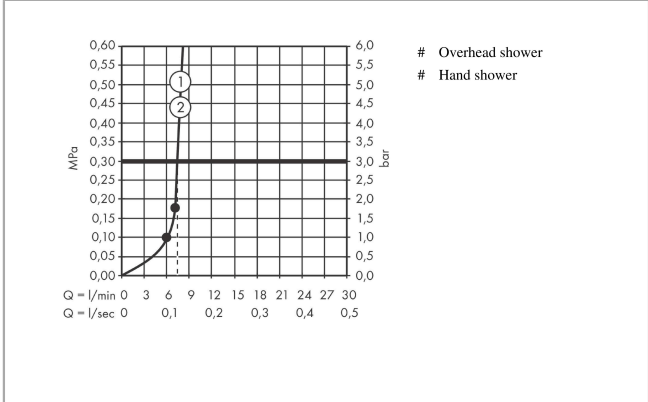

Pulsify S
Showerpipe 260 2jet EcoSmart with ShowerTablet Select 400
 Finish: **Chrome** Article Number: **24241000**

Description

product features

- consists of: overhead shower, hand shower, shower thermostat, shower bar, shower hose
- overhead shower Pulsify 260 2jet
- shower head size overhead shower: 260 mm
- spray type overhead shower: PowderRain, Intense PowderRain
- ball-joint: overhead shower inclinable by 13-39°
- spray disc surface: graphite
- Fast Drain empties the overhead shower from an angle of 10°
- removable shower head
- shelf made of plastic
- surface shelf: graphite
- maximum flow rate at 3 bar: 7,5 l/min
- flow rate PowderRain spray (at 3 bar): 7,5 l/min
- spray type hand shower: PowderRain, IntenseRain, Massage spray
- flow rate of hand shower at 3 bar: 7,5 l/min
- minimum flow pressure: 1,7 bar
- max. operating pressure: 10 bar
- pipe can be shortened in height
- bar width: 48 mm
- shower arm length overhead shower: 233 mm
- CoolContact thermostat: Prevents the housing from heating up, making showering even safer
- thermostat ShowerTablet Select 400
- simultaneous utilization of 3 functions
- suitable for continuous flow water heaters
- mounting type: exposed installation
- connection thread G ½
- centre distance 150 ± 12 mm
- intrinsically safe against backflow
- Thermostat is delivered with buttons hand shower, PowderRain, Intense PowderRain
- 2 functions

Technology

Design awards

Pulsify S
Showerpipe 260 2jet EcoSmart with ShowerTablet Select 400
 Finish: **Chrome** Article Number: **24241000**

Product image

Scale drawing

Flowchart

Pulsify S
Showerpipe 260 2jet EcoSmart with ShowerTablet Select 400
 Finish: **Chrome** Article Number: **24241000**