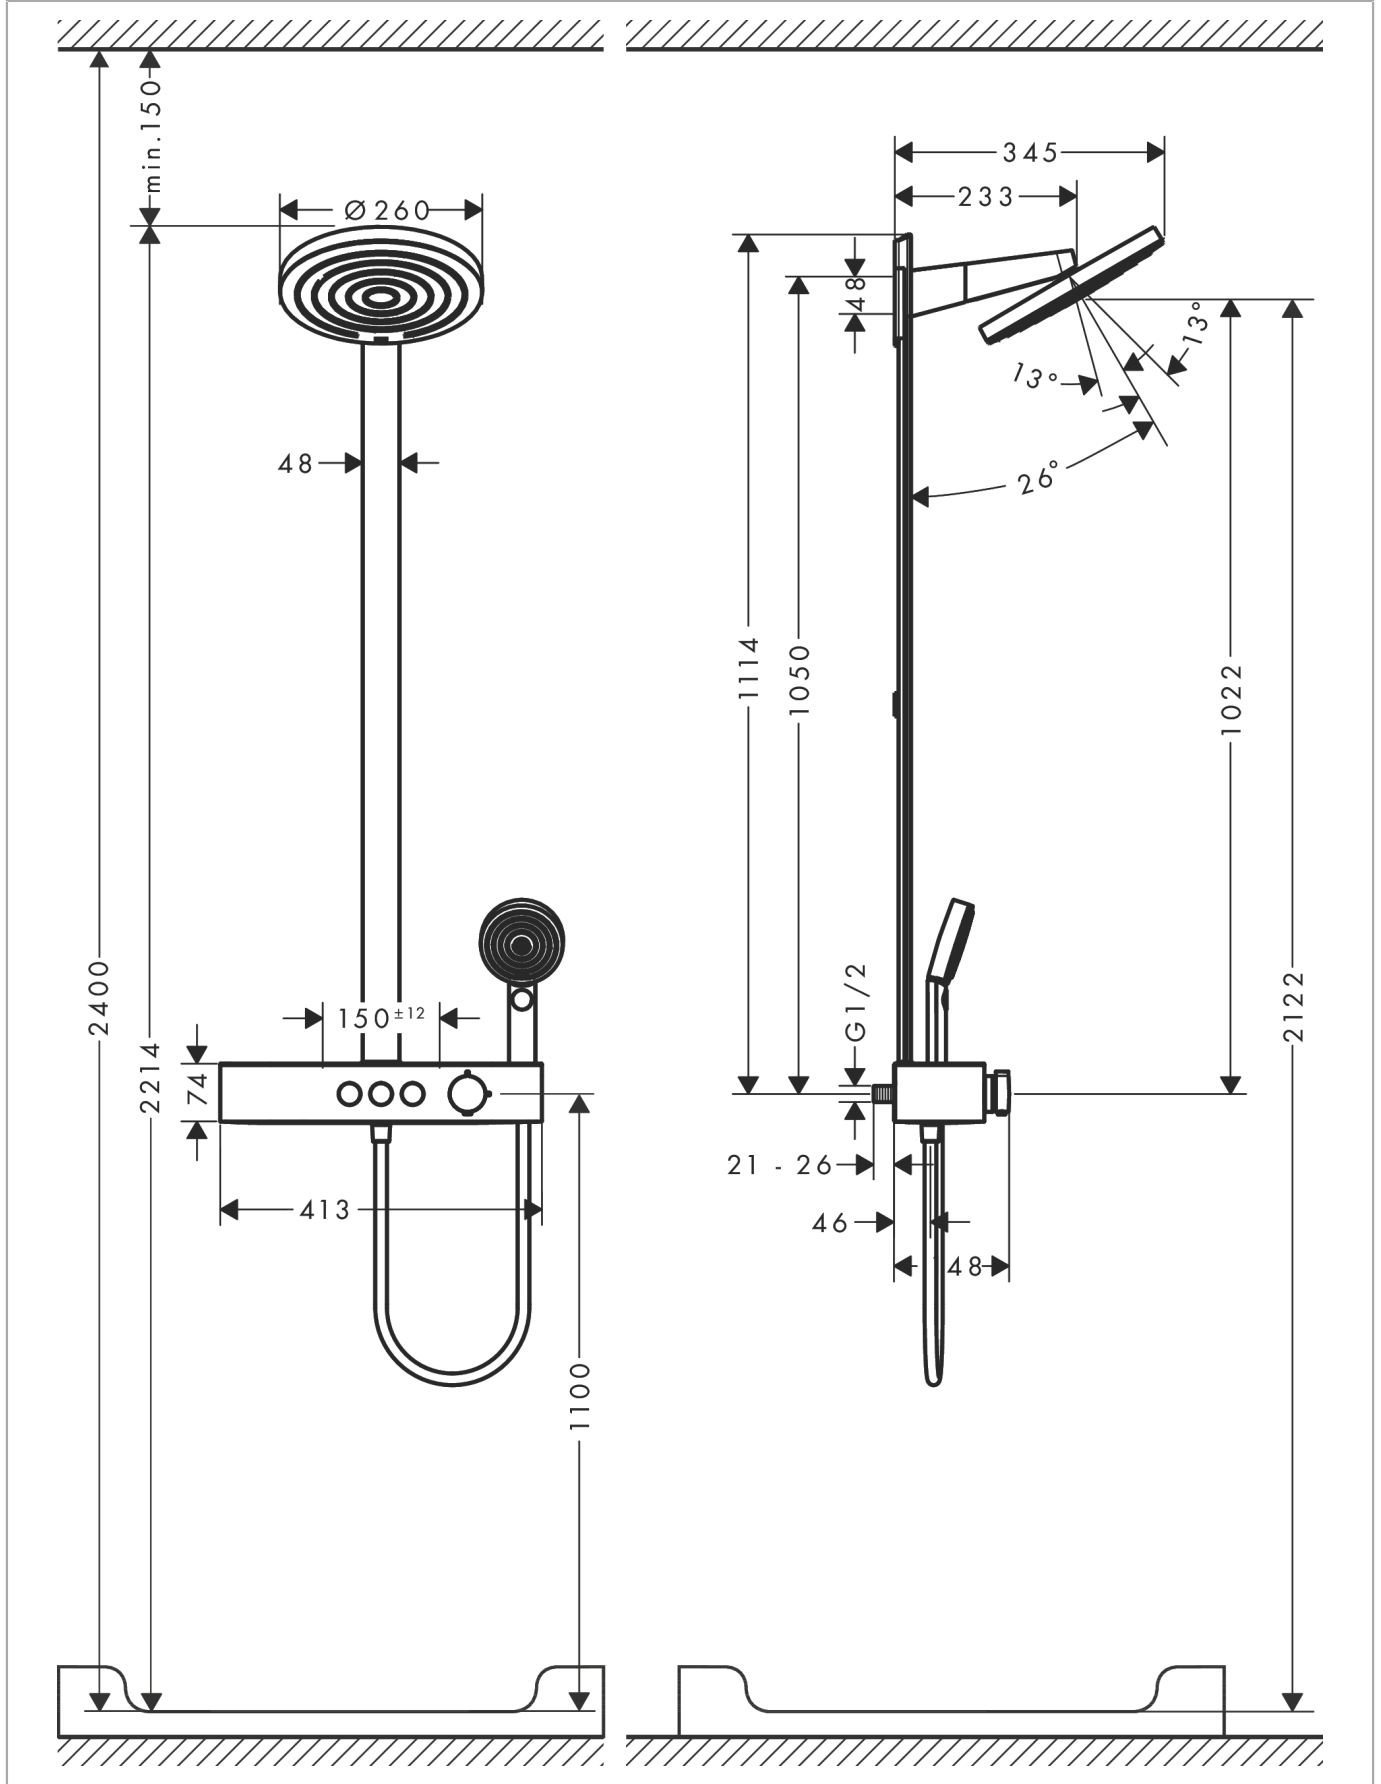

Pulsify S
Showerpipe 260 2jet EcoSmart with ShowerTablet Select 400
Finish: **Chrome** Article Number: **24241000**

Installation examples