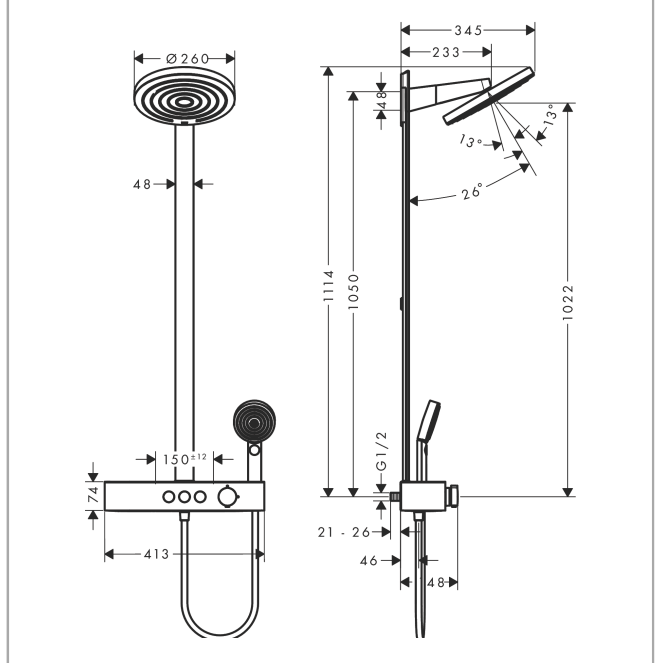

Pulsify S
Showerpipe 260 2jet EcoSmart with ShowerTablet Select 400
 Finish: **Chrome** Article Number: **24241000**

Description

product features

- consists of: overhead shower, hand shower, shower thermostat, shower bar, shower hose
- overhead shower Pulsify 260 2jet
- shower head size overhead shower: 260 mm
- spray type overhead shower: PowderRain, Intense PowderRain
- ball-joint: overhead shower inclinable by 13-39°
- spray disc surface: graphite
- Fast Drain empties the overhead shower from an angle of 10°
- removable shower head
- shelf made of plastic
- surface shelf: graphite
- maximum flow rate at 3 bar: 7,5 l/min
- flow rate PowderRain spray (at 3 bar): 7,5 l/min
- spray type hand shower: PowderRain, IntenseRain, Massage spray
- flow rate of hand shower at 3 bar: 7,5 l/min
- minimum flow pressure: 1,7 bar
- max. operating pressure: 10 bar
- pipe can be shortened in height
- bar width: 48 mm
- shower arm length overhead shower: 233 mm
- CoolContact thermostat: Prevents the housing from heating up, making showering even safer
- thermostat ShowerTablet Select 400
- simultaneous utilization of 3 functions
- suitable for continuous flow water heaters
- mounting type: exposed installation
- connection thread G ½
- centre distance 150 ± 12 mm
- intrinsically safe against backflow
- Thermostat is delivered with buttons hand shower, PowderRain, Intense PowderRain
- 2 functions

Technology

Design awards

Pulsify S
Showerpipe 260 2jet EcoSmart with ShowerTablet Select 400
 Finish: **Chrome** Article Number: **24241000**

Product image

Scale drawing

Flowchart

Pulsify S
Showerpipe 260 2jet EcoSmart with ShowerTablet Select 400
 Finish: **Chrome** Article Number: **24241000**