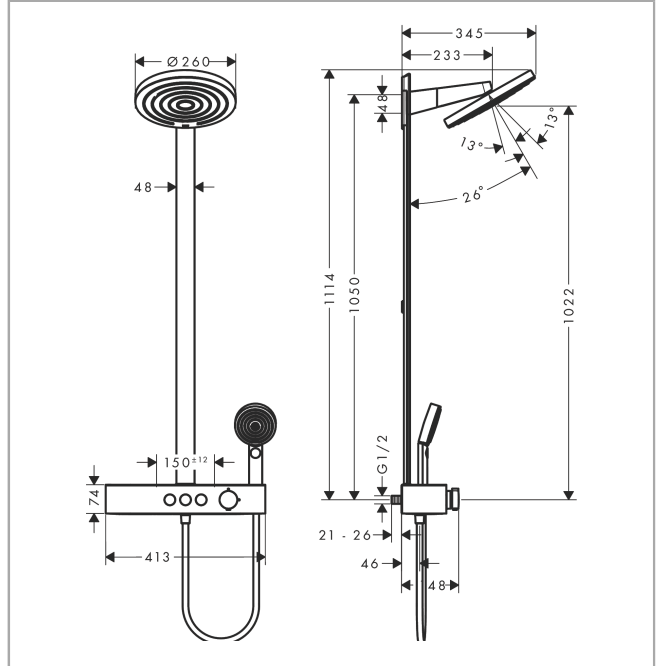

Pulsify S
Showerpipe 260 2jet with ShowerTablet Select 400
 Finish: **Matt White** Article Number: **24240700**

Description

product features

- consists of: overhead shower, hand shower, shower thermostat, shower bar, shower hose
- overhead shower Pulsify 260 2jet
- shower head size overhead shower: 260 mm
- spray type overhead shower: PowderRain, Intense PowderRain
- ball-joint: overhead shower inclinable by 13-39°
- spray disc surface: graphite
- Fast Drain empties the overhead shower from an angle of 10°
- removable shower head
- shelf made of plastic
- surface shelf: graphite
- maximum flow rate at 3 bar: 12,9 l/min
- spray type hand shower: PowderRain, IntenseRain, Massage spray
- minimum flow pressure: 1,3 bar
- pipe can be shortened in height
- bar width: 48 mm
- shower arm length overhead shower: 233 mm
- CoolContact thermostat: Prevents the housing from heating up, making showering even safer
- thermostat ShowerTablet Select 400
- simultaneous utilization of 3 functions
- suitable for continuous flow water heaters
- mounting type: exposed installation
- connection thread G ½
- centre distance 150 ± 12 mm
- intrinsically safe against backflow
- Thermostat is delivered with buttons hand shower, PowderRain, Intense PowderRain
- 2 functions

Technology

Design awards

Pulsify S
Showerpipe 260 2jet with ShowerTablet Select 400
 Finish: **Matt White** Article Number: **24240700**

Product image

Scale drawing

Flowchart

Pulsify S
Showerpipe 260 2jet with ShowerTablet Select 400
 Finish: **Matt White** Article Number: **24240700**