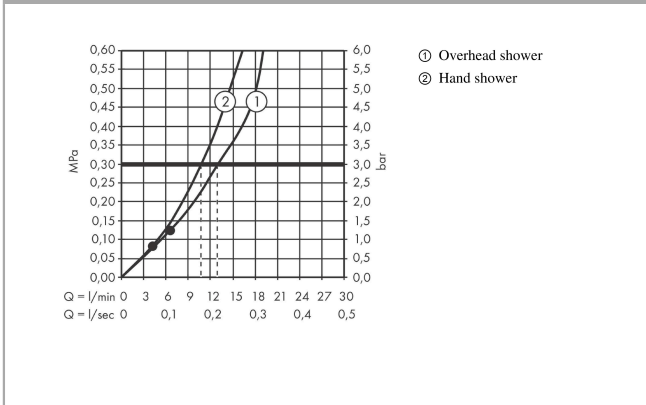

Pulsify S
Showerpipe 260 2jet with ShowerTablet Select 400
 Finish: **Matt White** Article Number: **24240700**

Description

product features

- consists of: overhead shower, hand shower, shower thermostat, shower bar, shower hose
- overhead shower Pulsify 260 2jet
- shower head size overhead shower: 260 mm
- spray type overhead shower: PowderRain, Intense PowderRain
- ball-joint: overhead shower inclinable by 13-39°
- spray disc surface: graphite
- Fast Drain empties the overhead shower from an angle of 10°
- removable shower head
- shelf made of plastic
- surface shelf: graphite
- maximum flow rate at 3 bar: 12,9 l/min
- spray type hand shower: PowderRain, IntenseRain, Massage spray
- minimum flow pressure: 1,3 bar
- pipe can be shortened in height
- bar width: 48 mm
- shower arm length overhead shower: 233 mm
- CoolContact thermostat: Prevents the housing from heating up, making showering even safer
- thermostat ShowerTablet Select 400
- simultaneous utilization of 3 functions
- suitable for continuous flow water heaters
- mounting type: exposed installation
- connection thread G ½
- centre distance 150 ± 12 mm
- intrinsically safe against backflow
- Thermostat is delivered with buttons hand shower, PowderRain, Intense PowderRain
- 2 functions

Technology

Design awards

Pulsify S
Showerpipe 260 2jet with ShowerTablet Select 400
 Finish: **Matt White** Article Number: **24240700**

Product image

Scale drawing

Flowchart

Pulsify S
Showerpipe 260 2jet with ShowerTablet Select 400
 Finish: **Matt White** Article Number: **24240700**