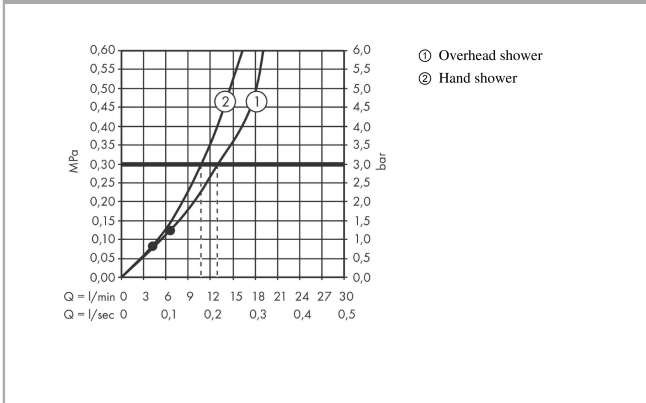

Pulsify S
Showerpipe 260 2jet with ShowerTablet Select 400
 Finish: **Matt Black** Article Number: **24240670**

Description

product features

- consists of: overhead shower, hand shower, shower thermostat, shower bar, shower hose
- overhead shower Pulsify 260 2jet
- shower head size overhead shower: 260 mm
- spray type overhead shower: PowderRain, Intense PowderRain
- ball-joint: overhead shower inclinable by 13-39°
- spray disc surface: graphite
- Fast Drain empties the overhead shower from an angle of 10°
- removable shower head
- shelf made of plastic
- surface shelf: graphite
- maximum flow rate at 3 bar: 12,9 l/min
- spray type hand shower: PowderRain, IntenseRain, Massage spray
- minimum flow pressure: 1,3 bar
- pipe can be shortened in height
- bar width: 48 mm
- shower arm length overhead shower: 233 mm
- CoolContact thermostat: Prevents the housing from heating up, making showering even safer
- thermostat ShowerTablet Select 400
- simultaneous utilization of 3 functions
- suitable for continuous flow water heaters
- mounting type: exposed installation
- connection thread G ½
- centre distance 150 ± 12 mm
- intrinsically safe against backflow
- Thermostat is delivered with buttons hand shower, PowderRain, Intense PowderRain
- 2 functions

Technology

Design awards

Pulsify S
Showerpipe 260 2jet with ShowerTablet Select 400
 Finish: **Matt Black** Article Number: **24240670**

Product image

Scale drawing

Flowchart

Pulsify S
Showerpipe 260 2jet with ShowerTablet Select 400
 Finish: **Matt Black** Article Number: **24240670**