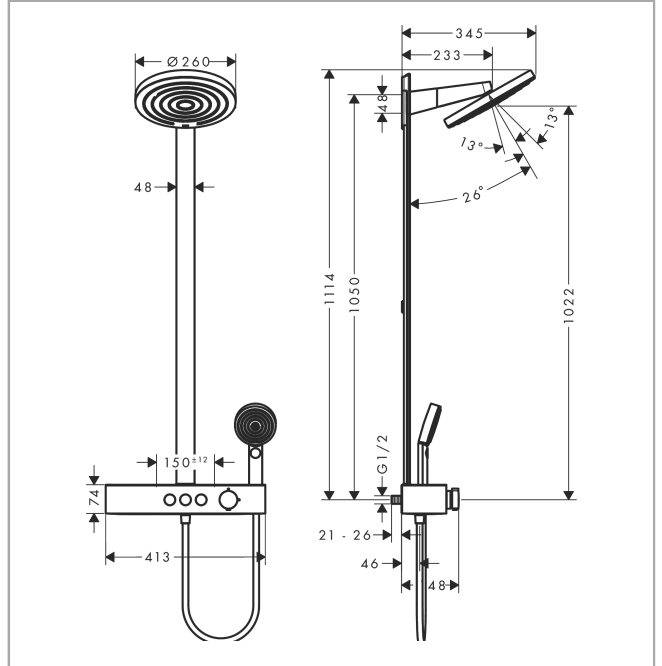

Pulsify S
Showerpipe 260 2jet with ShowerTablet Select 400
 Finish: **Matt Black** Article Number: **24240670**

Description

product features

- consists of: overhead shower, hand shower, shower thermostat, shower bar, shower hose
- overhead shower Pulsify 260 2jet
- shower head size overhead shower: 260 mm
- spray type overhead shower: PowderRain, Intense PowderRain
- ball-joint: overhead shower inclinable by 13-39°
- spray disc surface: graphite
- Fast Drain empties the overhead shower from an angle of 10°
- removable shower head
- shelf made of plastic
- surface shelf: graphite
- maximum flow rate at 3 bar: 12,9 l/min
- spray type hand shower: PowderRain, IntenseRain, Massage spray
- minimum flow pressure: 1,3 bar
- pipe can be shortened in height
- bar width: 48 mm
- shower arm length overhead shower: 233 mm
- CoolContact thermostat: Prevents the housing from heating up, making showering even safer
- thermostat ShowerTablet Select 400
- simultaneous utilization of 3 functions
- suitable for continuous flow water heaters
- mounting type: exposed installation
- connection thread G ½
- centre distance 150 ± 12 mm
- intrinsically safe against backflow
- Thermostat is delivered with buttons hand shower, PowderRain, Intense PowderRain
- 2 functions

Technology

Design awards

Pulsify S
Showerpipe 260 2jet with ShowerTablet Select 400
 Finish: **Matt Black** Article Number: **24240670**

Product image

Scale drawing

Flowchart

Pulsify S
Showerpipe 260 2jet with ShowerTablet Select 400
 Finish: **Matt Black** Article Number: **24240670**