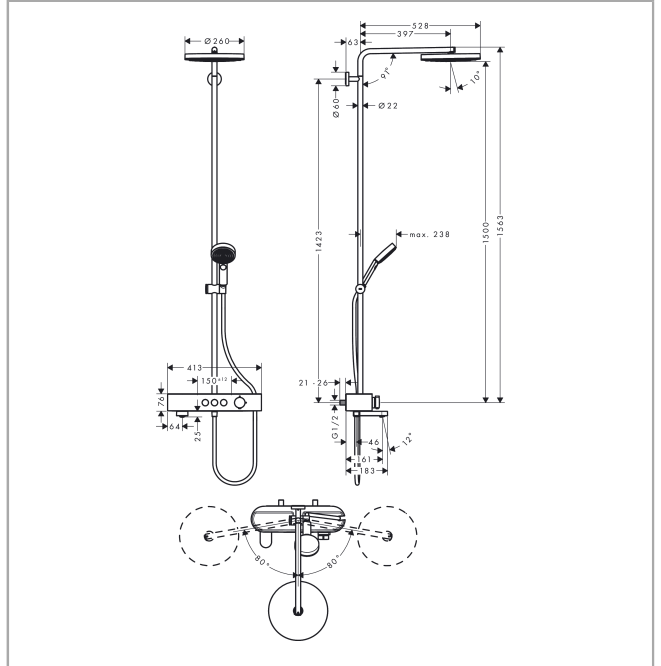

Scale drawing