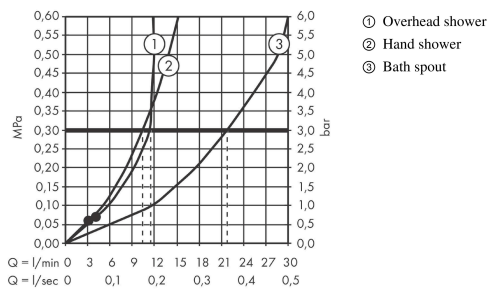

Pulsify S
Showerpipe 260 1jet with bath thermostat ShowerTablet 400
 Finish: **Chrome** Article Number: **24230000**

Description

product features

- consists of: overhead shower, hand shower, bath thermostat, shower bar, slider, shower hose
- overhead shower Pulsify 260 1jet
- shower head size overhead shower: 260 mm
- spray type overhead shower: PowderRain
- ball-joint: overhead shower angle adjustable
- spray disc surface: graphite
- Fast Drain empties the overhead shower from an angle of 10°
- removable shower head
- shelf made of plastic
- surface shelf: graphite
- maximum flow rate at 3 bar: 21,8 l/min
- flow rate PowderRain spray (at 3 bar): 11,5 l/min
- spray type hand shower: PowderRain, IntenseRain, Massage spray
- max. operating pressure: 5 bar
- pipe can be shortened in height
- shower bar diameter: 22 mm
- height-adjustable slider with locking push-button slider
- shower arm length overhead shower: 398 mm
- swivel shower arm
- CoolContact thermostat: Prevents the housing from heating up, making showering even safer
- thermostat ShowerTablet Select 400
- safety stop at 40°C
- adjustable hot water limitation
- convenient diversion via Select button
- simultaneous utilization of 3 functions
- suitable for continuous flow water heaters
- mounting type: exposed installation
- centre distance 150 ± 12 mm
- intrinsically safe against backflow
- Thermostat is delivered with buttons overhead shower, bath tub and hand shower
- 3 functions

Technology

Pulsify S
Showerpipe 260 1jet with bath thermostat ShowerTablet 400
 Finish: **Chrome** Article Number: **24230000**

Product image

Scale drawing

Flowchart

Pulsify S
Showerpipe 260 1jet with bath thermostat ShowerTablet 400
 Finish: **Chrome** Article Number: **24230000**