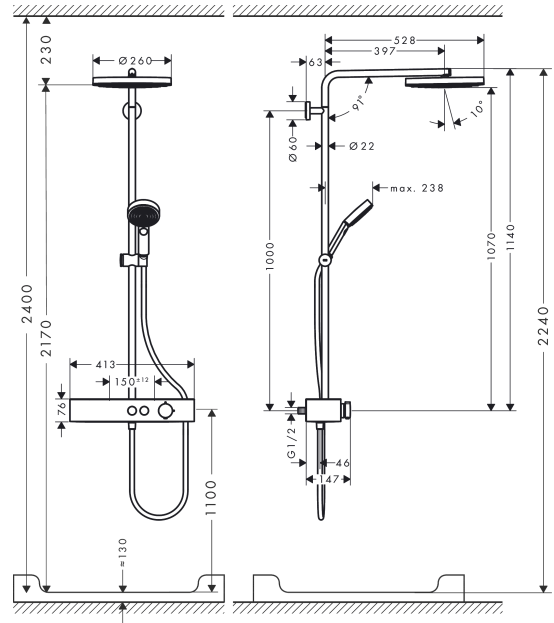

Pulsify S

Showerpipe 260 1jet EcoSmart with ShowerTablet Select 400

Finish: **Matt Black** Article Number: **24221670**

Description

product features

- consists of: overhead shower, hand shower, shower thermostat, shower bar, slider, shower hose
- overhead shower Pulsify 260 1jet
- shower head size overhead shower: 260 mm
- spray type overhead shower: PowderRain
- ball-joint: overhead shower angle adjustable
- spray disc surface: graphite
- Fast Drain empties the overhead shower from an angle of 10°
- removable shower head
- shelf made of plastic
- surface shelf: graphite
- maximum flow rate at 3 bar: 7,5 l/min
- flow rate PowderRain spray (at 3 bar): 7,5 l/min
- spray type hand shower: PowderRain, IntenseRain, Massage spray
- flow rate of hand shower at 3 bar: 7,5 l/min
- minimum flow pressure: 0,9 bar
- max. operating pressure: 10 bar
- pipe can be shortened in height
- shower bar diameter: 22 mm
- height-adjustable slider with locking push-button slider
- shower arm length overhead shower: 398 mm
- swivel shower arm
- CoolContact thermostat: Prevents the housing from heating up, making showering even safer
- thermostat ShowerTablet Select 400
- safety stop at 40°C
- adjustable hot water limitation
- convenient diversion via Select button
- simultaneous utilization of 2 functions
- suitable for continuous flow water heaters
- mounting type: exposed installation
- connection thread G ½
- centre distance 150 ± 12 mm
- intrinsically safe against backflow
- Thermostat is delivered with buttons hand shower and overhead shower
- 2 functions

Technology

Design awards

Pulsify S
Showerpipe 260 1jet EcoSmart with ShowerTablet Select 400
 Finish: **Matt Black** Article Number: **24221670**

Product image

Scale drawing

Flowchart