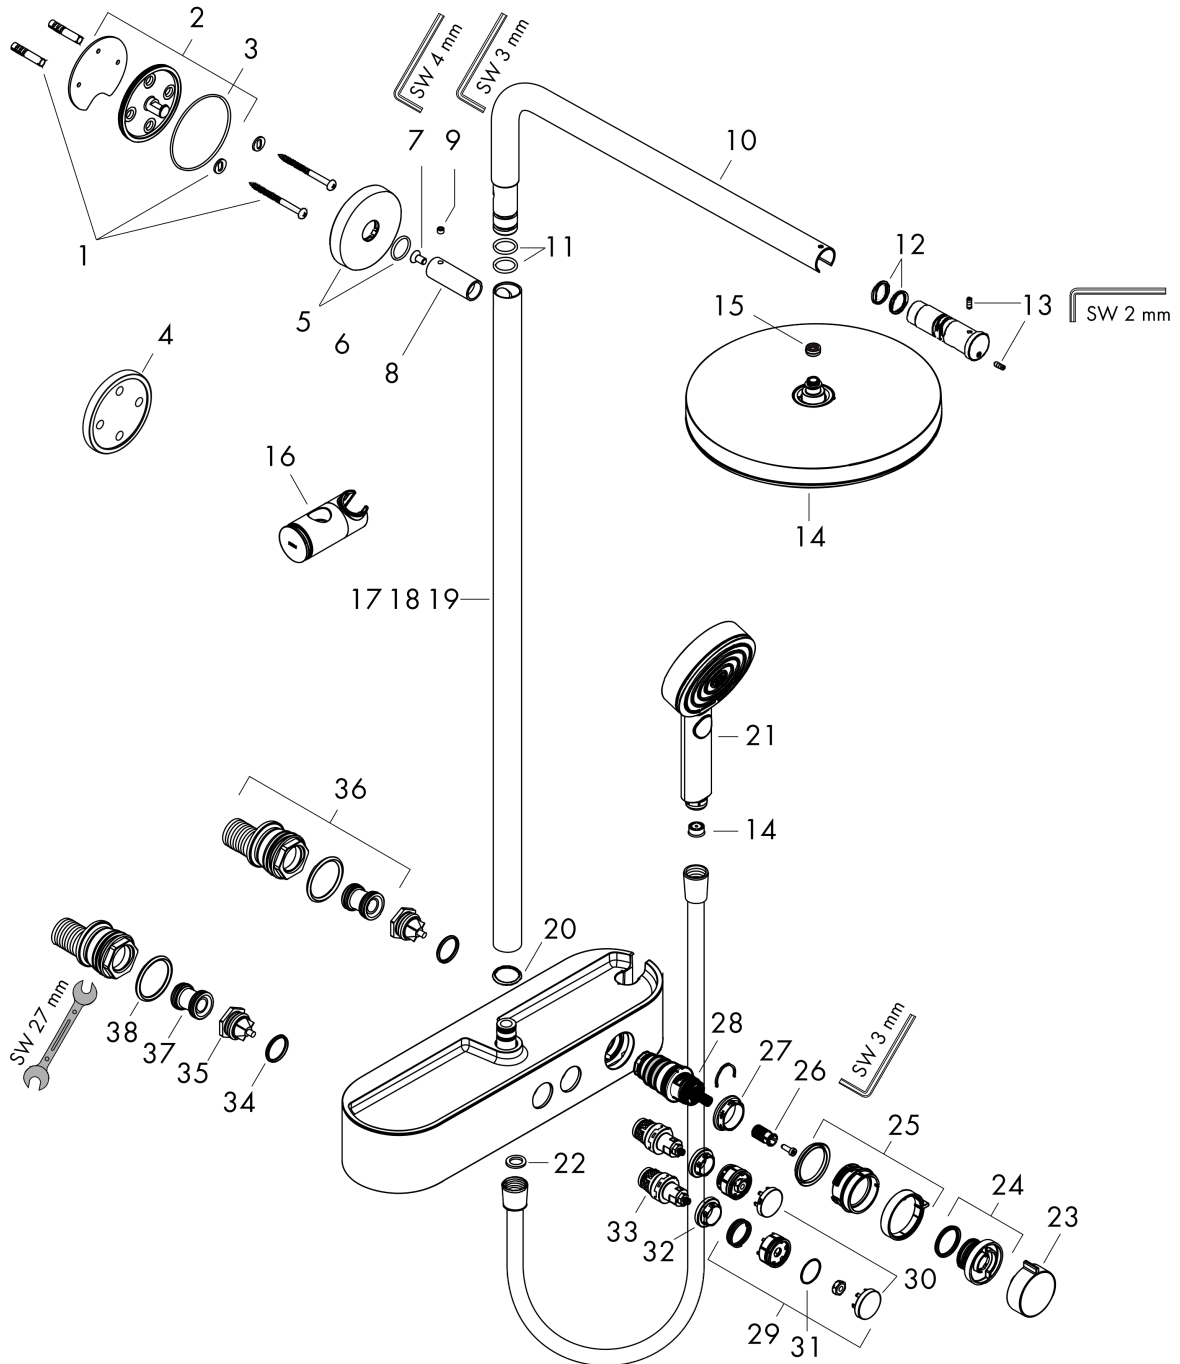

Pulsify S
Showerpipe 260 1jet EcoSmart with ShowerTablet Select 400
Finish: **Chrome** Article Number: **24221000**

Exploded Drawing

Year of production: >01/22

Pulsify S
Showerpipe 260 1jet EcoSmart with ShowerTablet Select 400
Finish: **Chrome** Article Number: **24221000**

Spare part list

Year of production: >01/22

Pos.	Description	Article Number	PC	PU
1	mounting set	98716000	5	1
2	wall flange	95687000	9	1
3	O-ring 72x2	98395000	1	1
4	tile-matching-disk 7 mm	95239000	5	1
5	escutcheon Ø 60 mm	95692000	6	1
6	O-ring 20x2	98165000	1	1
7	screw	92137000	2	1
8	sleeve	92166000	9	1
9	hollow set screw M6x5	98447000	1	1
10	shower arm cpl.	94831000	15	1
11	O-ring 17x2,5	98387000	1	1
12	O-ring 17x2	98199000	1	1
13	hollow set screw M4x10	97667000	1	1
14	head shower	94880000	0	1
15	flow limiter (9 l/min)	95659000	3	1
16	support, assy	93517000	11	1
17	pipe 973 mm / Ø 22 mm	92468000	15	1
18	pipe 1030 mm	95915000	15	1
19	pipe 1400 mm	95983000	16	1
20	sealing foil	94795000	1	1
21	-	24110000	99	1
22	seal	98058000	1	1
23	handle	94403000	9	1
24	safety set	94404000	9	1
25	handle	94405000	7	1
26	handle fixing set	92136000	6	1
27	nut	98913000	6	1
28	thermostat cartridge	98282000	14	1
29	spring with sleeve	92340000	4	1
30	set of symbols	98367000	10	1
31	O-ring 20x1	98140000	1	1
32	nut	98368000	4	1
33	shut off unit	95758000	14	1
34	non return valve (pressure-resistant up to 2 MPa)	95773000	8	1
35	set of S-unions	95772000	13	1
36	noise reduction	96429000	2	1
37	O-ring 29x3	98371000	2	1
38	hollow set screw M6x16 including o-ring 29x3	98372000	3	1