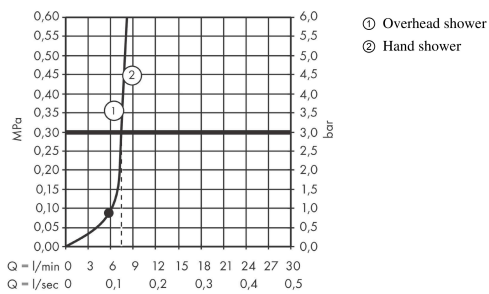

### product features

- consists of: overhead shower, hand shower, shower thermostat, shower bar, slider, shower hose
- overhead shower Pulsify 260 1jet
- shower head size overhead shower: 260 mm
- spray type overhead shower: PowderRain
- ball-joint: overhead shower angle adjustable
- spray disc surface: graphite
- Fast Drain empties the overhead shower from an angle of 10°
- removable shower head
- shelf made of plastic
- surface shelf: graphite
- maximum flow rate at 3 bar: 7,5 l/min
- flow rate PowderRain spray (at 3 bar): 7,5 l/min
- spray type hand shower: PowderRain, IntenseRain, Massage spray
- flow rate of hand shower at 3 bar: 7,5 l/min
- minimum flow pressure: 0,9 bar
- max. operating pressure: 10 bar
- pipe can be shortened in height
- shower bar diameter: 22 mm
- height-adjustable slider with locking push-button slider
- shower arm length overhead shower: 398 mm
- swivel shower arm
- CoolContact thermostat: Prevents the housing from heating up, making showering even safer
- thermostat ShowerTablet Select 400
- safety stop at 40°C
- adjustable hot water limitation
- convenient diversion via Select button
- simultaneous utilization of 2 functions
- suitable for continuous flow water heaters
- mounting type: exposed installation
- connection thread G ½
- centre distance 150 ± 12 mm
- intrinsically safe against backflow
- Thermostat is delivered with buttons hand shower and overhead shower
- 2 functions

## Design awards

**Pulsify S**  
**Showerpipe 260 1jet EcoSmart with ShowerTablet Select 400**  
 Finish: **Chrome** Article Number: **24221000**

Product image

Scale drawing

Flowchart

**Pulsify S**  
**Showerpipe 260 1jet EcoSmart with ShowerTablet Select 400**  
 Finish: **Chrome** Article Number: **24221000**