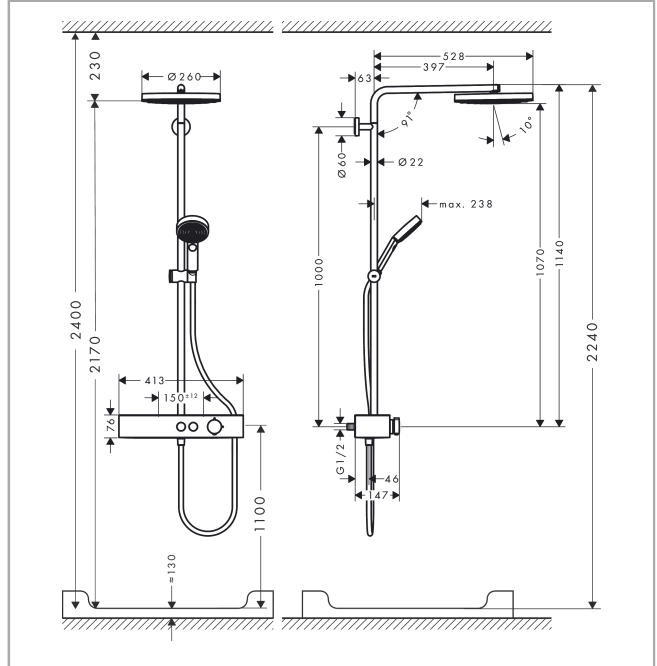

### product features

- consists of: overhead shower, hand shower, shower thermostat, shower bar, slider, shower hose
- overhead shower Pulsify 260 1jet
- shower head size overhead shower: 260 mm
- spray type overhead shower: PowderRain
- ball-joint: overhead shower angle adjustable
- spray disc surface: graphite
- Fast Drain empties the overhead shower from an angle of 10°
- removable shower head
- shelf made of plastic
- surface shelf: graphite
- maximum flow rate at 3 bar: 7,5 l/min
- flow rate PowderRain spray (at 3 bar): 7,5 l/min
- spray type hand shower: PowderRain, IntenseRain, Massage spray
- flow rate of hand shower at 3 bar: 7,5 l/min
- minimum flow pressure: 0,9 bar
- max. operating pressure: 10 bar
- pipe can be shortened in height
- shower bar diameter: 22 mm
- height-adjustable slider with locking push-button slider
- shower arm length overhead shower: 398 mm
- swivel shower arm
- CoolContact thermostat: Prevents the housing from heating up, making showering even safer
- thermostat ShowerTablet Select 400
- safety stop at 40°C
- adjustable hot water limitation
- convenient diversion via Select button
- simultaneous utilization of 2 functions
- suitable for continuous flow water heaters
- mounting type: exposed installation
- connection thread G ½
- centre distance 150 ± 12 mm
- intrinsically safe against backflow
- Thermostat is delivered with buttons hand shower and overhead shower
- 2 functions

## Design awards

**Pulsify S**  
**Showerpipe 260 1jet EcoSmart with ShowerTablet Select 400**  
 Finish: **Chrome** Article Number: **24221000**

Product image

Scale drawing

Flowchart

**Pulsify S**  
**Showerpipe 260 1jet EcoSmart with ShowerTablet Select 400**  
 Finish: **Chrome** Article Number: **24221000**