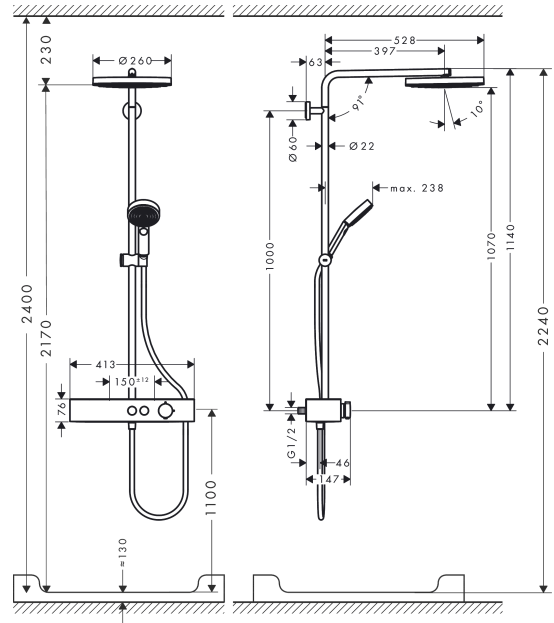

Pulsify S
Showerpipe 260 1jet with ShowerTablet Select 400
 Finish: **Matt White** Article Number: **24220700**

Description

product features

- consists of: overhead shower, hand shower, shower thermostat, shower bar, slider, shower hose
- overhead shower Pulsify 260 1jet
- shower head size overhead shower: 260 mm
- spray type overhead shower: PowderRain
- ball-joint: overhead shower angle adjustable
- spray disc surface: graphite
- Fast Drain empties the overhead shower from an angle of 10°
- removable shower head
- shelf made of plastic
- surface shelf: graphite
- maximum flow rate at 3 bar: 10,9 l/min
- spray type hand shower: PowderRain, IntenseRain, Massage spray
- minimum flow pressure: 1,2 bar
- max. operating pressure: 10 bar
- pipe can be shortened in height
- shower bar diameter: 22 mm
- height-adjustable slider with locking push-button slider
- shower arm length overhead shower: 398 mm
- swivel shower arm
- CoolContact thermostat: Prevents the housing from heating up, making showering even safer
- thermostat ShowerTablet Select 400
- safety stop at 40°C
- adjustable hot water limitation
- convenient diversion via Select button
- simultaneous utilization of 2 functions
- suitable for continuous flow water heaters
- mounting type: exposed installation
- connection thread G ½
- centre distance 150 ± 12 mm
- intrinsically safe against backflow
- Thermostat is delivered with buttons hand shower and overhead shower
- 2 functions

Technology

Design awards

Pulsify S
Showerpipe 260 1jet with ShowerTablet Select 400
 Finish: **Matt White** Article Number: **24220700**

Product image

Scale drawing

Flowchart