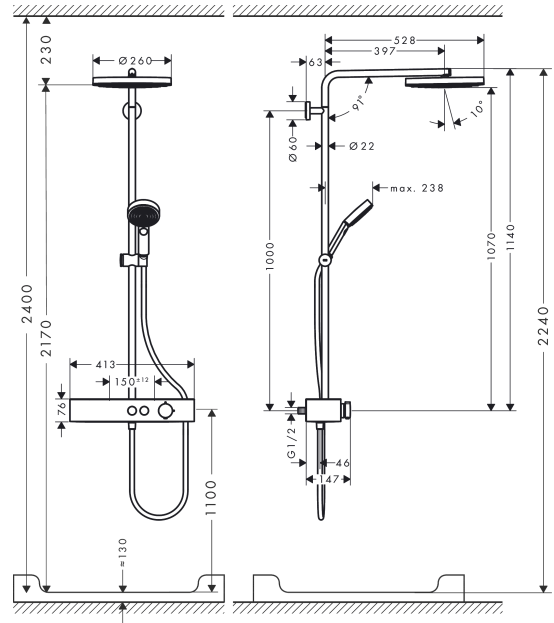

Pulsify S
Showerpipe 260 1jet with ShowerTablet Select 400
 Finish: **Matt Black** Article Number: **24220670**

Description

product features

- consists of: overhead shower, hand shower, shower thermostat, shower bar, slider, shower hose
- overhead shower Pulsify 260 1jet
- shower head size overhead shower: 260 mm
- spray type overhead shower: PowderRain
- ball-joint: overhead shower angle adjustable
- spray disc surface: graphite
- Fast Drain empties the overhead shower from an angle of 10°
- removable shower head
- shelf made of plastic
- surface shelf: graphite
- maximum flow rate at 3 bar: 10,9 l/min
- spray type hand shower: PowderRain, IntenseRain, Massage spray
- minimum flow pressure: 1,2 bar
- max. operating pressure: 10 bar
- pipe can be shortened in height
- shower bar diameter: 22 mm
- height-adjustable slider with locking push-button slider
- shower arm length overhead shower: 398 mm
- swivel shower arm
- CoolContact thermostat: Prevents the housing from heating up, making showering even safer
- thermostat ShowerTablet Select 400
- safety stop at 40°C
- adjustable hot water limitation
- convenient diversion via Select button
- simultaneous utilization of 2 functions
- suitable for continuous flow water heaters
- mounting type: exposed installation
- connection thread G ½
- centre distance 150 ± 12 mm
- intrinsically safe against backflow
- Thermostat is delivered with buttons hand shower and overhead shower
- 2 functions

Technology

Design awards

Pulsify S
Showerpipe 260 1jet with ShowerTablet Select 400
 Finish: **Matt Black** Article Number: **24220670**

Product image

Scale drawing

Flowchart