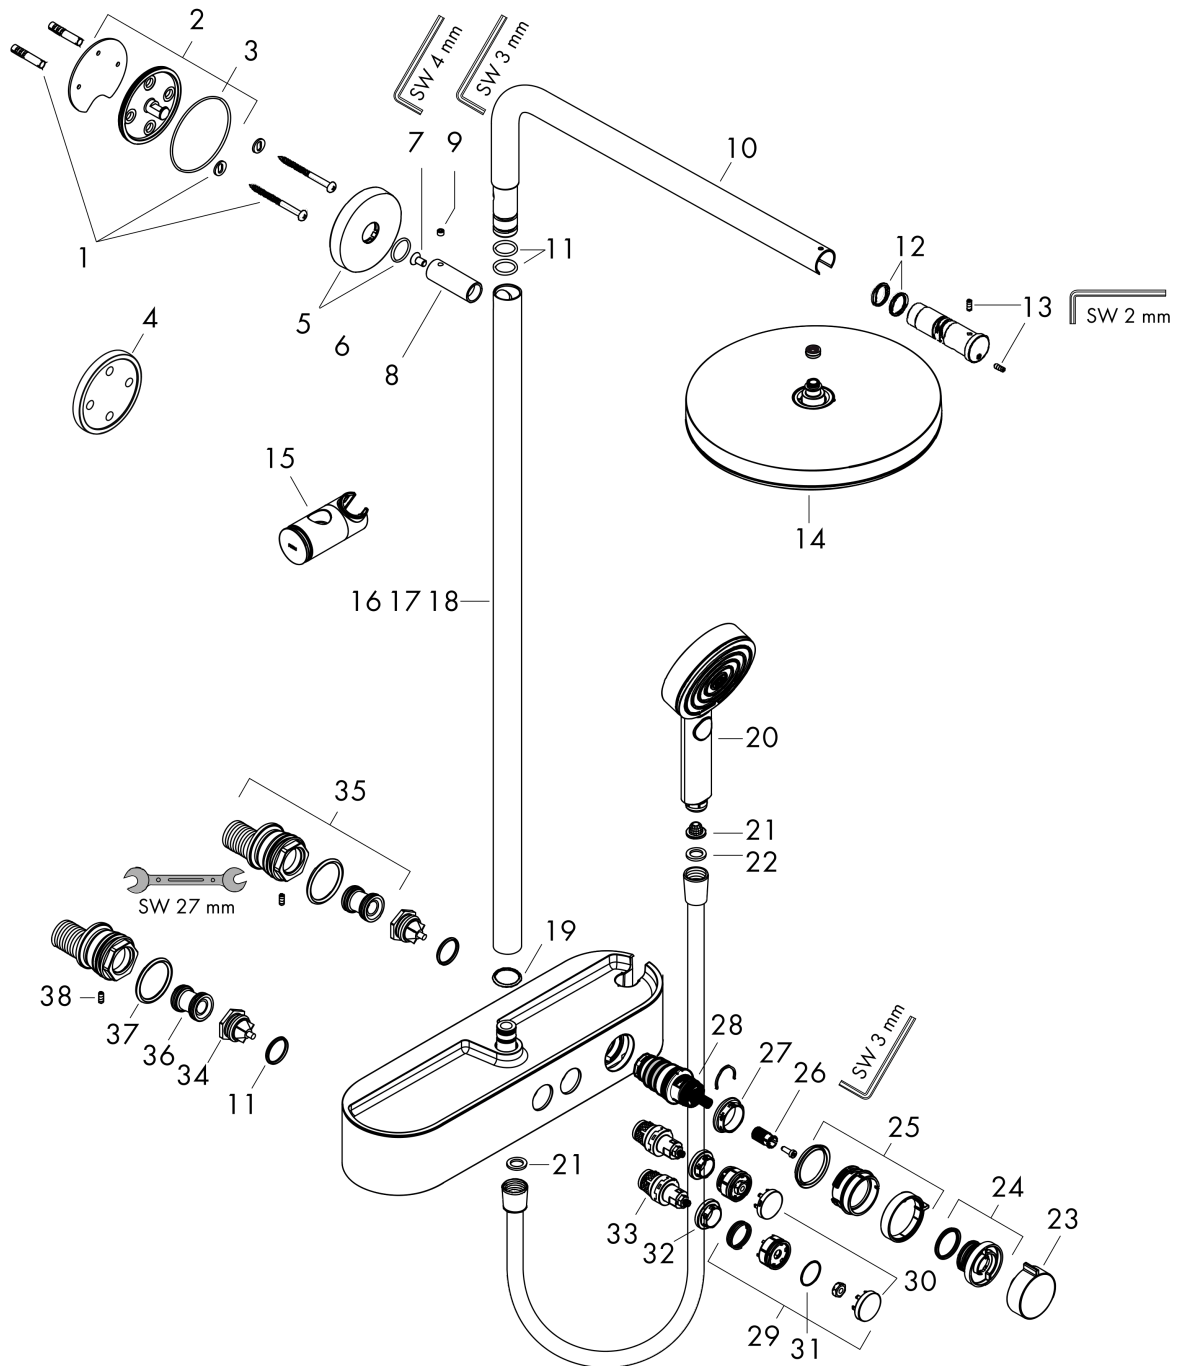

Pulsify S
Showerpipe 260 1jet with ShowerTablet Select 400
Finish: **Chrome** Article Number: **24220000**

Exploded Drawing

Year of production: >01/22

Pulsify S
Showerpipe 260 1jet with ShowerTablet Select 400
Finish: **Chrome** Article Number: **24220000**

Spare part list

Year of production: >01/22

Pos.	Description	Article Number	PC	PU
1	mounting set	98716000	5	1
2	wall flange	95687000	9	1
3	O-ring 72x2	98395000	1	1
4	tile-matching-disk 7 mm	95239000	5	1
5	escutcheon Ø 60 mm	95692000	6	1
6	O-ring 20x2	98165000	1	1
7	screw	92137000	2	1
8	sleeve	92166000	9	1
9	hollow set screw M6x5	98447000	1	1
10	shower arm cpl.	94831000	15	1
11	O-ring 17x2,5	98387000	1	1
12	O-ring 17x2	98199000	1	1
13	hollow set screw M4x10	97667000	1	1
14	head shower	94876000	19	1
15	support, assy	93517000	11	1
16	pipe 973 mm / Ø 22 mm	92468000	15	1
17	pipe 1030 mm	95915000	15	1
18	pipe 1400 mm	95983000	16	1
19	sealing foil	94795000	1	1
20	-	24110000	99	1
21	filter	92672000	2	1
22	seal	98058000	1	1
23	handle	94403000	9	1
24	safety set	94404000	9	1
25	handle	94405000	7	1
26	handle fixing set	92136000	6	1
27	nut	98913000	6	1
28	thermostat cartridge	98282000	14	1
29	spring with sleeve	92340000	4	1
30	set of symbols	98367000	10	1
31	O-ring 20x1	98140000	1	1
32	nut	98368000	4	1
33	shut off unit	95758000	14	1
34	non return valve (pressure-resistant up to 2 MPa)	95773000	8	1
35	set of S-unions	95772000	13	1
36	noise reduction	96429000	2	1
37	O-ring 29x3	98371000	2	1
38	hollow set screw M6x16 including o-ring 29x3	98372000	3	1