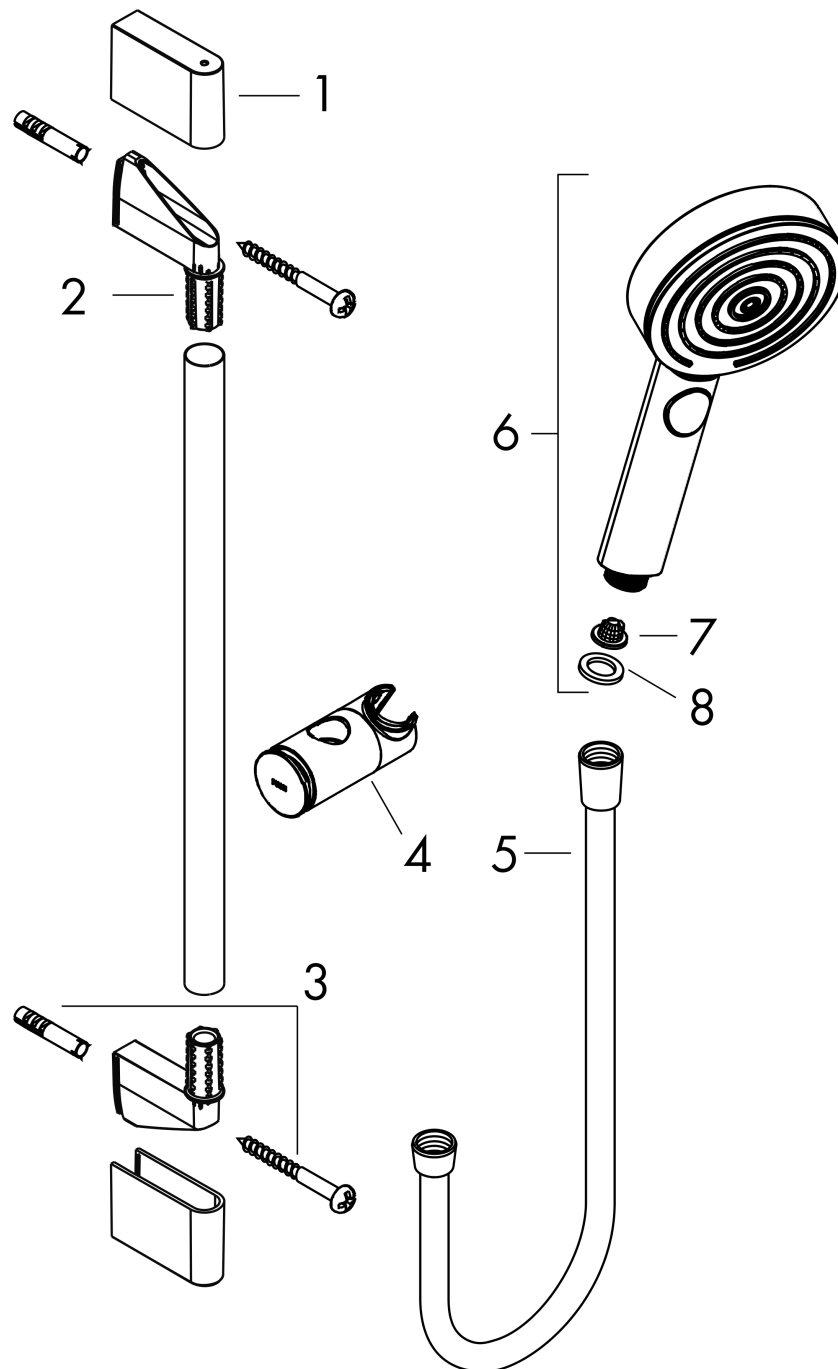

#### product features

- consists of: hand shower, slider, shower bar, shower hose
- shower head size: 105 mm
- spray type: PowderRain, IntenseRain, Massage spray
- convenient spray selection via Select button
- maximum flow rate at 3 bar: 8,2 l/min
- minimum flow pressure: 1,2 bar
- shower hose with conical nut on both ends
- pivot connector prevents hose from tangling
- wall mounting: screw fastening
- wall supports made of plastic
- height-adjustable slider with locking push-button slider
- hand shower holder made of plastic/metal
- pipe length: 669 mm
- shower bar diameter: 22 mm
- profile pipe: round
- drilling distance 625 mm

### Scale drawing

**Pulsify Select S**

**Shower set 105 3jet Relaxation EcoSmart with shower bar 65 cm**

Finish: **Matt Black** Article Number: **24161670**

**Flowchart**

The consumption was measured in combination with the appropriate fittings (thermostat/mixer/in-wall valve) to reflect actual application in practice.

**Pulsify Select S**  
**Shower set 105 3jet Relaxation EcoSmart with shower bar 65 cm**  
 Finish: **Matt Black** Article Number: **24161670**

Exploded Drawing

Year of production: >06/21

**Pulsify Select S**  
**Shower set 105 3jet Relaxation EcoSmart with shower bar 65 cm**  
 Finish: **Matt Black** Article Number: **24161670**

**Spare part list**

Year of production: >06/21

Pos.	Description	Article Number	PC	PU
1	cover	95217670	54	1
2	wall support	95218000	3	1
3	mounting set	96179000	4	1
4	support, assy	93517670	61	1
5	shower hose Isiflex'B 1,60 m	28276670	99	1
6	-	24111670	99	1
7	filter	92672000	2	1
8	seal	98058000	1	1
a	tile-matching-disk 7 mm	97450000	99	1