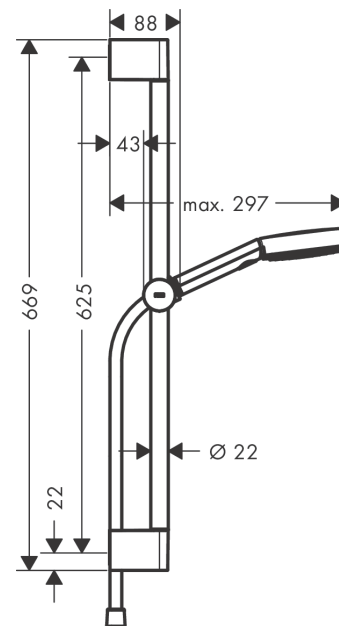

#### product features

- consists of: hand shower, slider, shower bar, shower hose
- shower head size: 105 mm
- spray type: PowderRain, IntenseRain, Massage spray
- convenient spray selection via Select button
- maximum flow rate at 3 bar: 8,2 l/min
- minimum flow pressure: 1,2 bar
- shower hose with conical nut on both ends
- pivot connector prevents hose from tangling
- wall mounting: screw fastening
- wall supports made of plastic
- height-adjustable slider with locking push-button slider
- hand shower holder made of plastic/metal
- pipe length: 669 mm
- shower bar diameter: 22 mm
- profile pipe: round
- drilling distance 625 mm

### Product image

### Scale drawing

**Pulsify Select S**

**Shower set 105 3jet Relaxation EcoSmart with shower bar 65 cm**

Finish: **Matt Black** Article Number: **24161670**

**Flowchart**

The consumption was measured in combination with the appropriate fittings (thermostat/mixer/in-wall valve) to reflect actual application in practice.

**Spare part list**

Year of production: >06/21

Pos.	Description	Article Number	PC	PU
1	cover	95217670	54	1
2	wall support	95218000	3	1
3	mounting set	96179000	4	1
4	support, assy	93517670	61	1
5	shower hose Isiflex'B 1,60 m	28276670	99	1
6	-	24111670	99	1
7	filter	92672000	2	1
8	seal	98058000	1	1
a	tile-matching-disk 7 mm	97450000	99	1