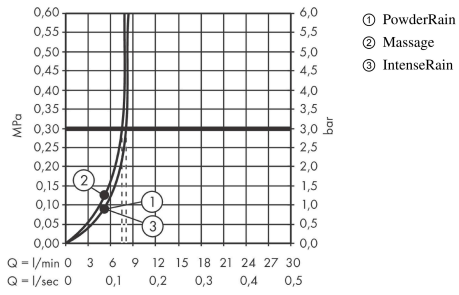

#### product features

- consists of: hand shower, slider, shower bar, shower hose
- shower head size: 105 mm
- spray type: PowderRain, IntenseRain, Massage spray
- convenient spray selection via Select button
- maximum flow rate at 3 bar: 8,2 l/min
- minimum flow pressure: 1,2 bar
- shower hose with conical nut on both ends
- pivot connector prevents hose from tangling
- wall mounting: screw fastening
- wall supports made of plastic
- height-adjustable slider with locking push-button slider
- hand shower holder made of plastic/metal
- pipe length: 669 mm
- shower bar diameter: 22 mm
- profile pipe: round
- drilling distance 625 mm

### Scale drawing

**Pulsify Select S**

**Shower set 105 3jet Relaxation EcoSmart with shower bar 65 cm**

Finish: **Matt Black** Article Number: **24161670**

**Flowchart**

The consumption was measured in combination with the appropriate fittings (thermostat/mixer/in-wall valve) to reflect actual application in practice.