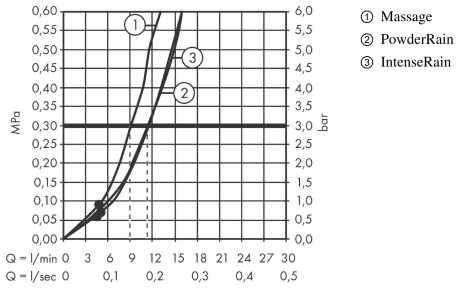

Pulsify Select S

Shower set 105 3jet Relaxation with shower bar 65 cm

Finish: **Matt White** Article Number: **24160700**

Description

product features

- consists of: hand shower, slider, shower bar, shower hose
- shower head size: 105 mm
- spray type: PowderRain, IntenseRain, Massage spray
- convenient spray selection via Select button
- maximum flow rate at 3 bar: 11,4 l/min
- minimum flow pressure: 1 bar
- operating pressure: min. 1 bar/max. 6 bar
- shower hose with conical nut on both ends
- pivot connector prevents hose from tangling
- wall mounting: screw fastening
- wall supports made of plastic
- height-adjustable slider with locking push-button slider
- hand shower holder made of plastic/metal
- pipe length: 669 mm
- shower bar diameter: 22 mm
- profile pipe: round
- drilling distance 625 mm

Technology

Product image

Scale drawing

Pulsify Select S

Shower set 105 3jet Relaxation with shower bar 65 cm

Finish: **Matt White** Article Number: **24160700**

Flowchart

The consumption was measured in combination with the appropriate fittings (thermostat/mixer/in-wall valve) to reflect actual application in practice.

Pulsify Select S
Shower set 105 3jet Relaxation with shower bar 65 cm
 Finish: **Matt White** Article Number: **24160700**

Exploded Drawing

Year of production: >06/21

Pulsify Select S
Shower set 105 3jet Relaxation with shower bar 65 cm
 Finish: **Matt White** Article Number: **24160700**