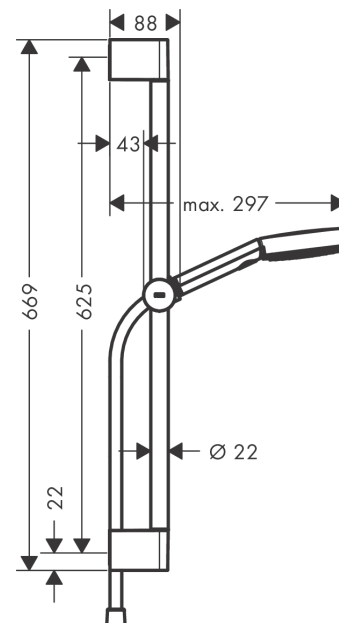

Pulsify Select S

Shower set 105 3jet Relaxation with shower bar 65 cm

Finish: **Matt White** Article Number: **24160700**

Description

product features

- consists of: hand shower, slider, shower bar, shower hose
- shower head size: 105 mm
- spray type: PowderRain, IntenseRain, Massage spray
- convenient spray selection via Select button
- maximum flow rate at 3 bar: 11,4 l/min
- minimum flow pressure: 1 bar
- operating pressure: min. 1 bar/max. 6 bar
- shower hose with conical nut on both ends
- pivot connector prevents hose from tangling
- wall mounting: screw fastening
- wall supports made of plastic
- height-adjustable slider with locking push-button slider
- hand shower holder made of plastic/metal
- pipe length: 669 mm
- shower bar diameter: 22 mm
- profile pipe: round
- drilling distance 625 mm

Technology

Product image

Scale drawing

Pulsify Select S

Shower set 105 3jet Relaxation with shower bar 65 cm

Finish: **Matt White** Article Number: **24160700**

Flowchart

The consumption was measured in combination with the appropriate fittings (thermostat/mixer/in-wall valve) to reflect actual application in practice.

Pulsify Select S
Shower set 105 3jet Relaxation with shower bar 65 cm
 Finish: **Matt White** Article Number: **24160700**

Exploded Drawing

Year of production: >06/21

Pulsify Select S
Shower set 105 3jet Relaxation with shower bar 65 cm
 Finish: **Matt White** Article Number: **24160700**

Spare part list

Year of production: >06/21

Pos.	Description	Article Number	PC	PU
1	cover	95217700	54	1
2	wall support	95218000	3	1
3	mounting set	96179000	4	1
4	support, assy	93517700	61	1
5	shower hose Isiflex'B 1,60 m	28276700	99	1
6	-	24110700	99	1
7	filter	92672000	2	1
8	seal	98058000	1	1
a	tile-matching-disk 7 mm	97450000	99	1