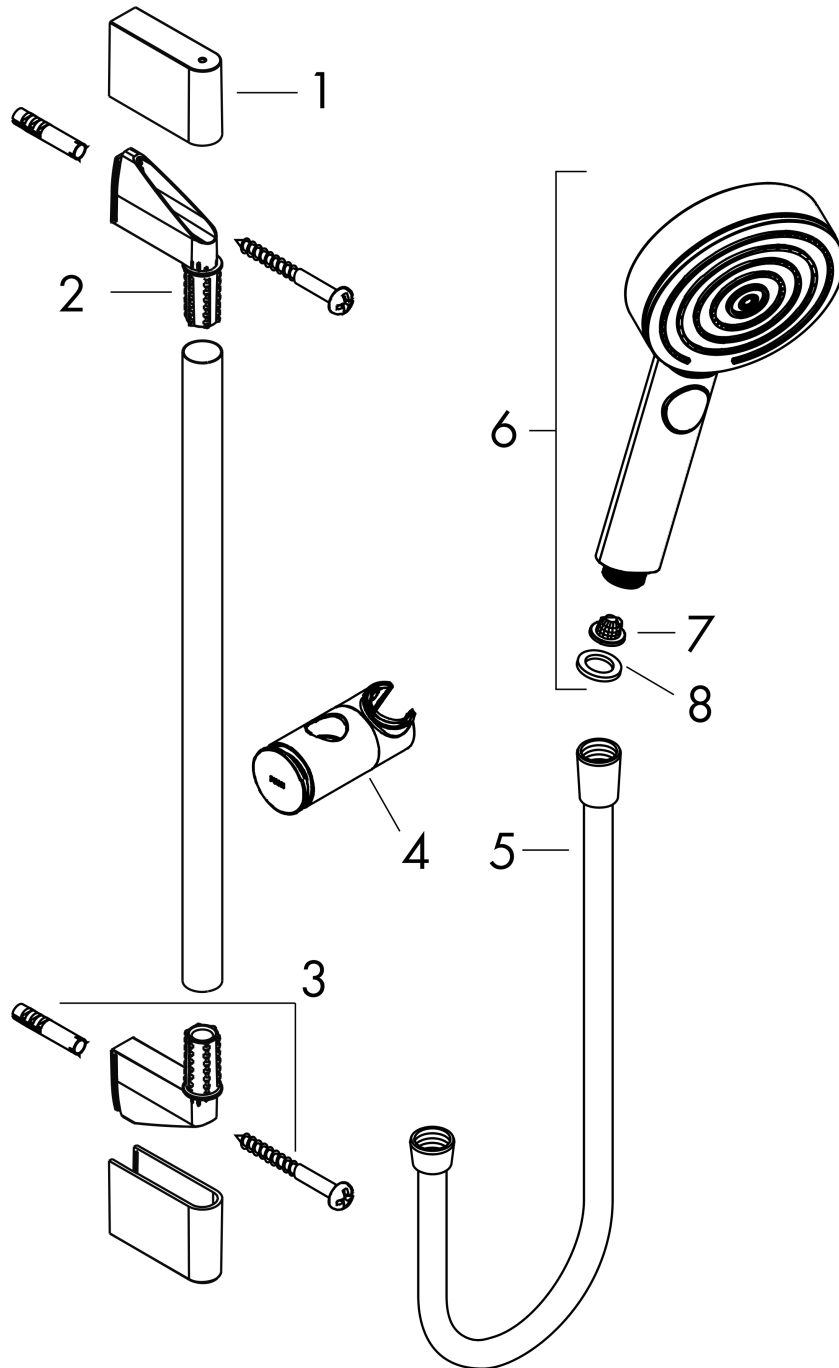

Pulsify Select S

Shower set 105 3jet Relaxation with shower bar 65 cm

Finish: **Matt White** Article Number: **24160700**

Description

product features

- consists of: hand shower, slider, shower bar, shower hose
- shower head size: 105 mm
- spray type: PowderRain, IntenseRain, Massage spray
- convenient spray selection via Select button
- maximum flow rate at 3 bar: 11,4 l/min
- minimum flow pressure: 1 bar
- operating pressure: min. 1 bar/max. 6 bar
- shower hose with conical nut on both ends
- pivot connector prevents hose from tangling
- wall mounting: screw fastening
- wall supports made of plastic
- height-adjustable slider with locking push-button slider
- hand shower holder made of plastic/metal
- pipe length: 669 mm
- shower bar diameter: 22 mm
- profile pipe: round
- drilling distance 625 mm

Technology

Product image

Scale drawing

Pulsify Select S

Shower set 105 3jet Relaxation with shower bar 65 cm

Finish: **Matt White** Article Number: **24160700**

Flowchart

The consumption was measured in combination with the appropriate fittings (thermostat/mixer/in-wall valve) to reflect actual application in practice.

Pulsify Select S
Shower set 105 3jet Relaxation with shower bar 65 cm
 Finish: **Matt White** Article Number: **24160700**

Exploded Drawing

Year of production: >06/21

Pulsify Select S
Shower set 105 3jet Relaxation with shower bar 65 cm
 Finish: **Matt White** Article Number: **24160700**

Spare part list

Year of production: >06/21

Pos.	Description	Article Number	PC	PU
1	cover	95217700	54	1
2	wall support	95218000	3	1
3	mounting set	96179000	4	1
4	support, assy	93517700	61	1
5	shower hose Isiflex'B 1,60 m	28276700	99	1
6	-	24110700	99	1
7	filter	92672000	2	1
8	seal	98058000	1	1
a	tile-matching-disk 7 mm	97450000	99	1