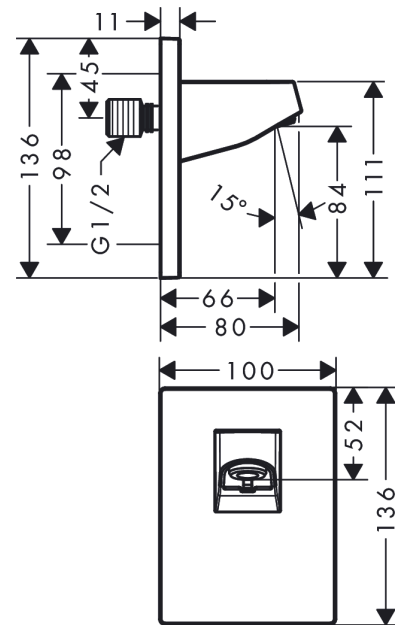

Pulsify
Wall connector for overhead shower 105
 Finish: **Matt Black** Article Number: **24139670**

Description

product features

- installation type: exposed installation
- material: plastic
- connection type: G 1/2

Design awards

Product image

Scale drawing

Pulsify
Wall connector for overhead shower 105
 Finish: **Matt Black** Article Number: **24139670**

Installation examples

Pulsify 105
 24139XXX

Pulsify 105 1jet
 24130XXX

Pulsify

Wall connector for overhead shower 105

Finish: **Matt Black** Article Number: **24139670**

Exploded Drawing

Year of production: >06/21

Pulsify**Wall connector for overhead shower 105**Finish: **Matt Black** Article Number: **24139670****Spare part list**

Year of production: >06/21

Pos.	Description	Article Number	PC	PU
1	cover	93958670	60	1
2	escutcheon	93960670	60	1
3	mounting set	96179000	4	1
4	O-ring 9x2	98119000	1	1
5	connecting thread	94673000	10	1
6	O-ring 13x2,5	98428000	1	1