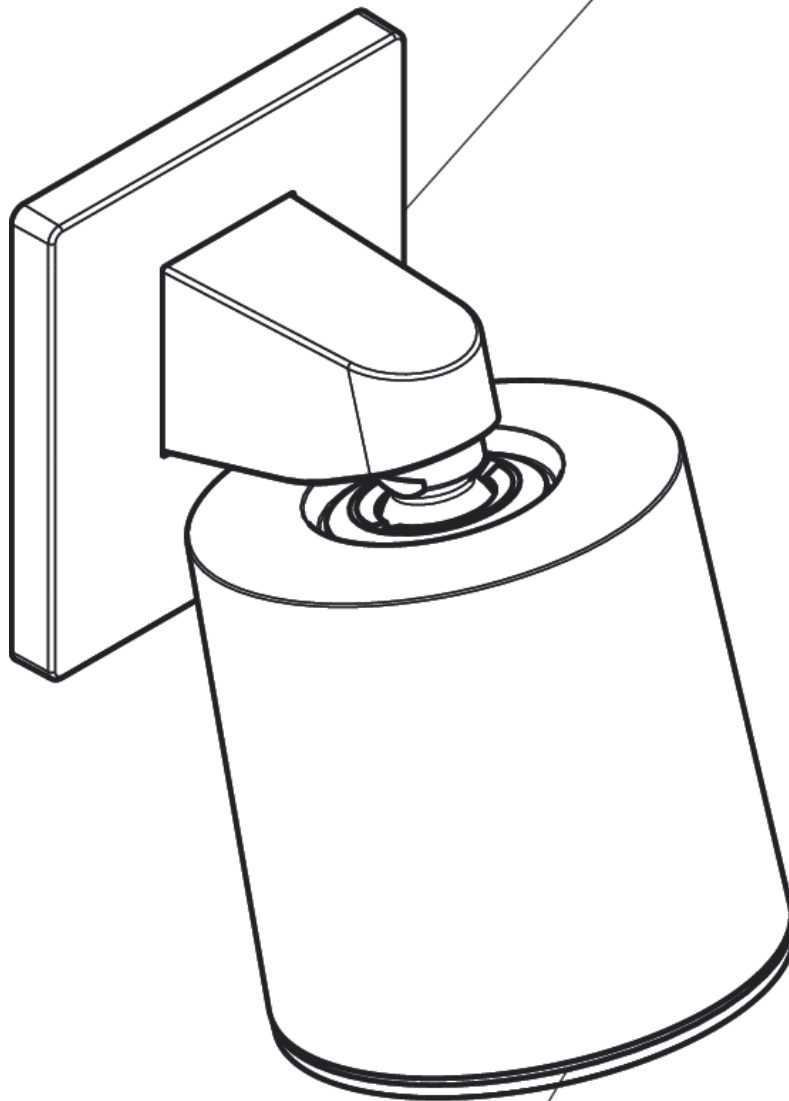

Pulsify
Wall connector for overhead shower 105
 Finish: **Matt Black** Article Number: **24139670**

Description

product features

- installation type: exposed installation
- material: plastic
- connection type: G 1/2

Design awards

Product image

Scale drawing

Pulsify
Wall connector for overhead shower 105
 Finish: **Matt Black** Article Number: **24139670**

Installation examples

Pulsify 105
 24139XXX

Pulsify 105 1jet
 24130XXX

Pulsify

Wall connector for overhead shower 105

Finish: **Matt Black** Article Number: **24139670**

Exploded Drawing

Year of production: >06/21

Pulsify**Wall connector for overhead shower 105**Finish: **Matt Black** Article Number: **24139670****Spare part list**