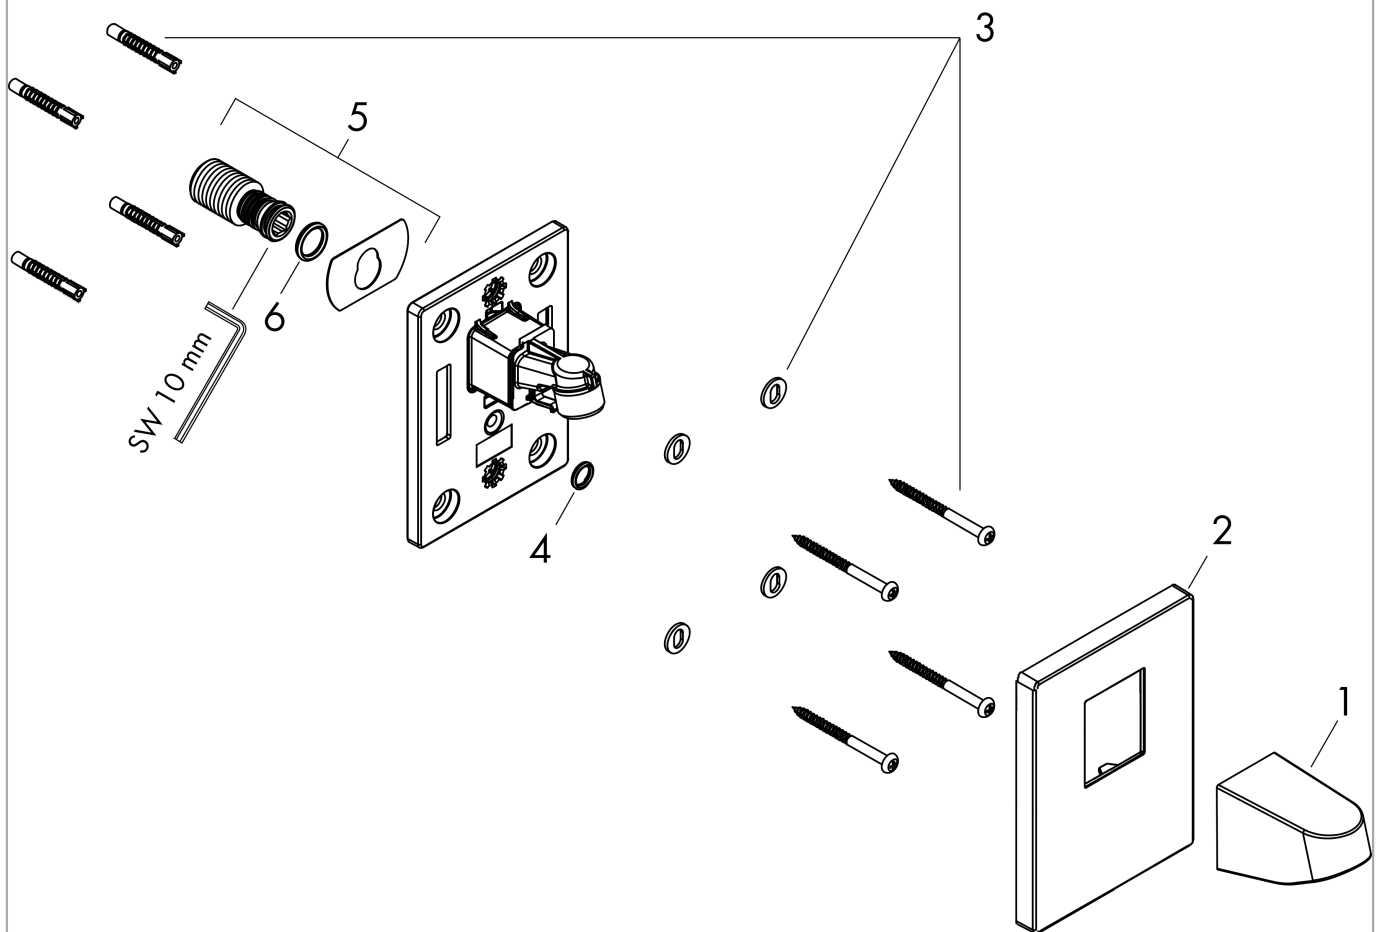

Pulsify
Wall connector for overhead shower 105
 Finish: **Matt Black** Article Number: **24139670**

Description

product features

- installation type: exposed installation
- material: plastic
- connection type: G 1/2

Design awards

Product image

Scale drawing

Pulsify
Wall connector for overhead shower 105
 Finish: **Matt Black** Article Number: **24139670**

Installation examples

Pulsify 105
 24139XXX

Pulsify 105 1jet
 24130XXX

Pulsify

Wall connector for overhead shower 105

Finish: **Matt Black** Article Number: **24139670**

Exploded Drawing

Year of production: >06/21

Pulsify**Wall connector for overhead shower 105**Finish: **Matt Black** Article Number: **24139670****Spare part list**

Year of production: >06/21

Pos.	Description	Article Number	PC	PU
1	cover	93958670	60	1
2	escutcheon	93960670	60	1
3	mounting set	96179000	4	1
4	O-ring 9x2	98119000	1	1
5	connecting thread	94673000	10	1
6	O-ring 13x2,5	98428000	1	1