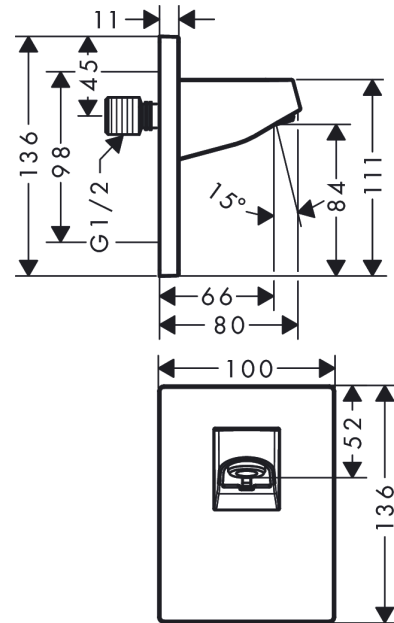

Pulsify

Wall connector for overhead shower 105

Finish: **Chrome** Article Number: **24139000**

Description

product features

- installation type: exposed installation
- material: plastic
- connection type: G ½

Design awards

Product image

Scale drawing