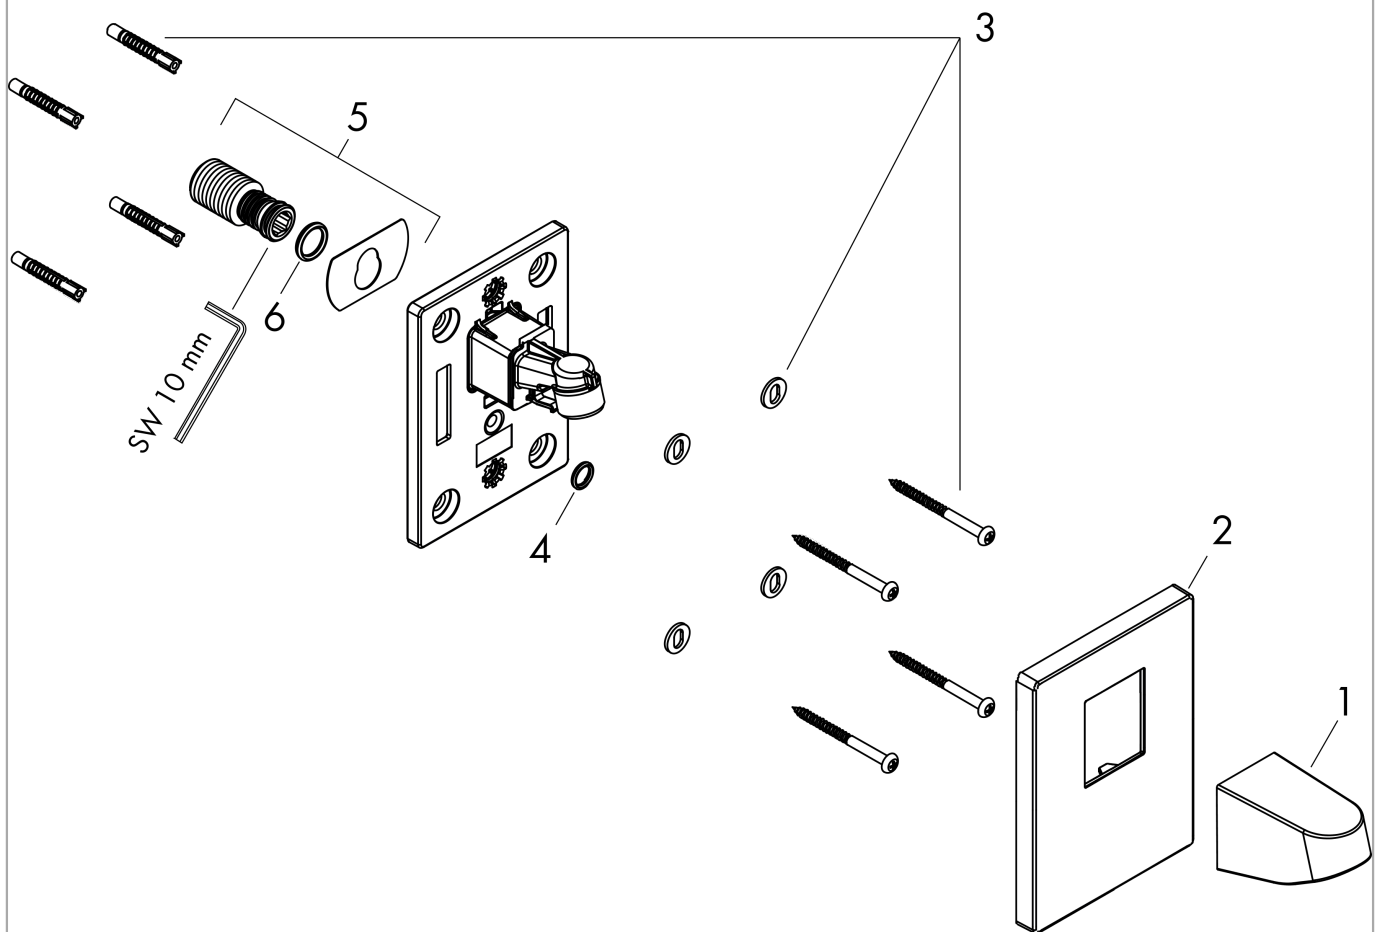

Pulsify
Wall connector for overhead shower 105
Finish: **Chrome** Article Number: **24139000**

Exploded Drawing

Year of production: >06/21

Pulsify

Wall connector for overhead shower 105

Finish: **Chrome** Article Number: **24139000**

Spare part list

Year of production: >06/21

Pos.	Description	Article Number	PC	PU
1	cover	93958000	10	1
2	escutcheon	93960000	10	1
3	mounting set	96179000	4	1
4	O-ring 9x2	98119000	1	1
5	connecting thread	94673000	10	1
6	O-ring 13x2,5	98428000	1	1