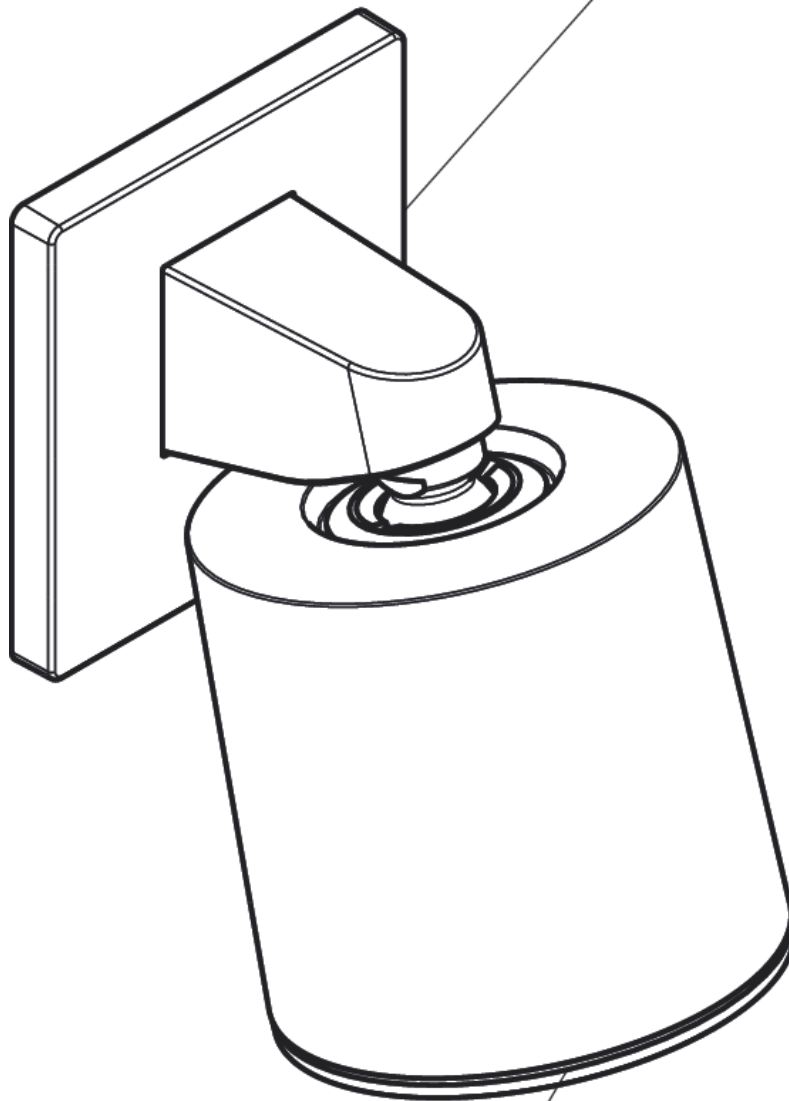

### Wall connector for overhead shower 105

Finish: **Chrome** Article Number: **24139000**

##### product features

- installation type: exposed installation
- material: plastic
- connection type: G ½

#### Scale drawing

**Pulsify**

**Wall connector for overhead shower 105**

Finish: **Chrome** Article Number: **24139000**

Installation examples

**Pulsify 105**

24139XXX

**Pulsify 105 1jet**

24130XXX

**Pulsify**  
**Wall connector for overhead shower 105**  
 Finish: **Chrome** Article Number: **24139000**

**Exploded Drawing**

Year of production: >06/21

**Pulsify****Wall connector for overhead shower 105**Finish: **Chrome** Article Number: **24139000****Spare part list**