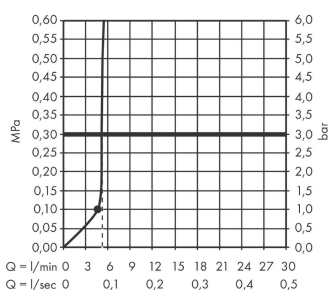

Pulsify S
Overhead shower 105 1jet EcoSmart+
 Finish: **Chrome** Article Number: **24132000**

Description

product features

- shower head size: 105 mm
- spray type: PowderRain
- ball-joint: overhead shower angle adjustable
- material spray disc: plastic
- spray disc surface: graphite
- maximum flow rate at 3 bar: 6 l/min
- function from: 4,8 l/min
- minimum flow pressure: 1 bar
- connection thread G ½
- connection dimension: DN15
- suitable for continuous flow water heaters

Technology

Design awards

reddot winner 2021

Product image

Scale drawing

Flowchart

The consumption was measured in combination with the appropriate fittings (thermostat/mixer/ in-wall valve) to reflect actual application in practice.