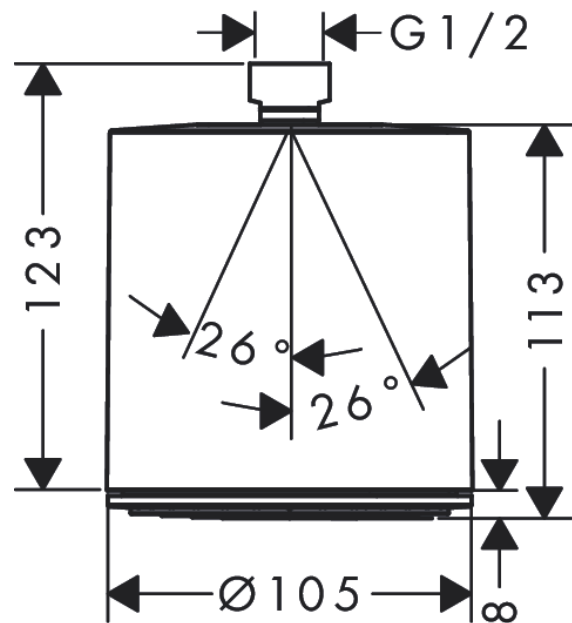

Pulsify S
Overhead shower 105 1jet EcoSmart+
 Finish: **Chrome** Article Number: **24132000**

Description

product features

- shower head size: 105 mm
- spray type: PowderRain
- ball-joint: overhead shower angle adjustable
- material spray disc: plastic
- spray disc surface: graphite
- maximum flow rate at 3 bar: 6 l/min
- function from: 4,8 l/min
- minimum flow pressure: 1 bar
- connection thread G ½
- connection dimension: DN15
- suitable for continuous flow water heaters

Technology

Design awards

reddot winner 2021

Product image

Scale drawing

Flowchart

The consumption was measured in combination with the appropriate fittings (thermostat/mixer/ in-wall valve) to reflect actual application in practice.

Pulsify S
Overhead shower 105 1jet EcoSmart+
 Finish: **Chrome** Article Number: **24132000**

Exploded Drawing

Year of production: >06/21

Pulsify S
Overhead shower 105 1jet EcoSmart+
 Finish: **Chrome** Article Number: **24132000**