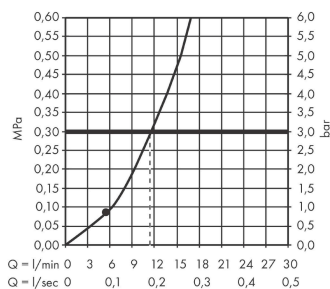

Flowchart

The consumption was measured in combination with the appropriate fittings (thermostat/mixer/ in-wall valve) to reflect actual application in practice.