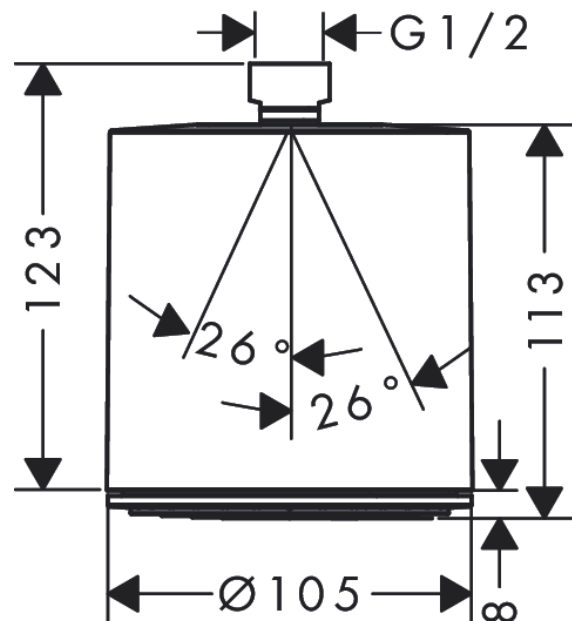

##### product features

- shower head size: 105 mm
- spray type: PowderRain
- ball-joint: overhead shower angle adjustable
- material spray disc: plastic
- spray disc surface: graphite
- maximum flow rate at 3 bar: 11,7 l/min
- flow rate PowderRain spray (at 3 bar): 11,7 l/min
- function from: 5,6 l/min
- minimum flow pressure: 0,8 bar
- connection thread G ½
- connection dimension: DN15
- suitable for continuous flow water heaters

#### Scale drawing