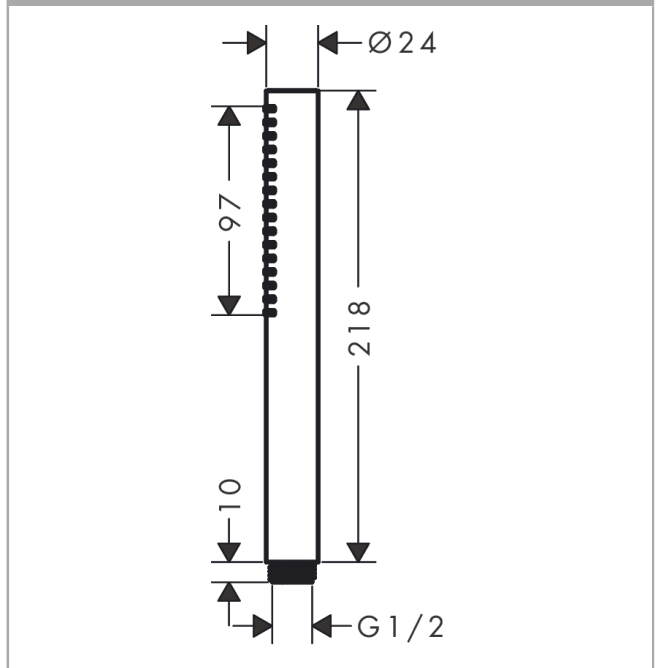

Pulsify S

Baton hand shower 100 1jet EcoSmart+

Finish: **Matt White** Article Number: **24126700**

Description

product features

- shower head size: 98 x 24 mm
- spray type: PowderRain
- with internal water conduction
- rinseable sieve insert
- connection thread G 1/2
- connection dimension: DN15
- suitable for continuous flow water heaters

Technology

Design awards

Product image

Scale drawing

Flowchart

The consumption was measured in combination with the appropriate fittings (thermostat/mixer/ in-wall valve) to reflect actual application in practice.