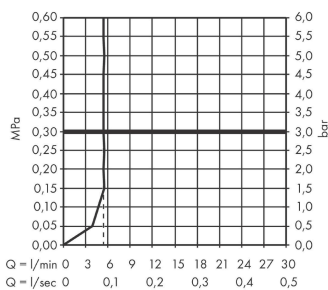

Pulsify S

Baton hand shower 100 1jet EcoSmart+

Finish: **Matt White** Article Number: **24126700**

Description

product features

- shower head size: 98 x 24 mm
- spray type: PowderRain
- with internal water conduction
- rinseable sieve insert
- connection thread G 1/2
- connection dimension: DN15
- suitable for continuous flow water heaters

Technology

Design awards

Product image

Scale drawing

Flowchart

The consumption was measured in combination with the appropriate fittings (thermostat/mixer/ in-wall valve) to reflect actual application in practice.