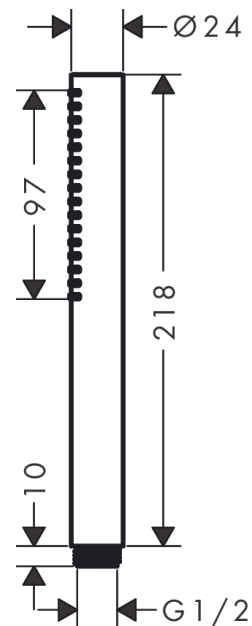

#### product features

- shower head size: 98 x 24 mm
- spray type: PowderRain
- maximum flow rate at 3 bar: 8,5 l/min
- minimum flow pressure: 0,5 bar
- with internal water conduction
- rinseable sieve insert
- connection thread G 1/2
- connection dimension: DN15
- suitable for continuous flow water heaters

### Technology

### Scale drawing

### Flowchart

The consumption was measured in combination with the appropriate fittings (thermostat/mixer/ in-wall valve) to reflect actual application in practice.