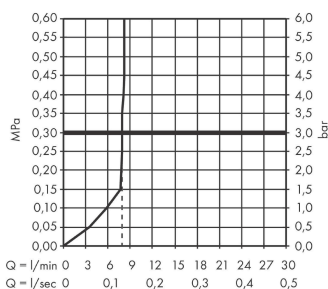

Flowchart

The consumption was measured in combination with the appropriate fittings (thermostat/mixer/ in-wall valve) to reflect actual application in practice.