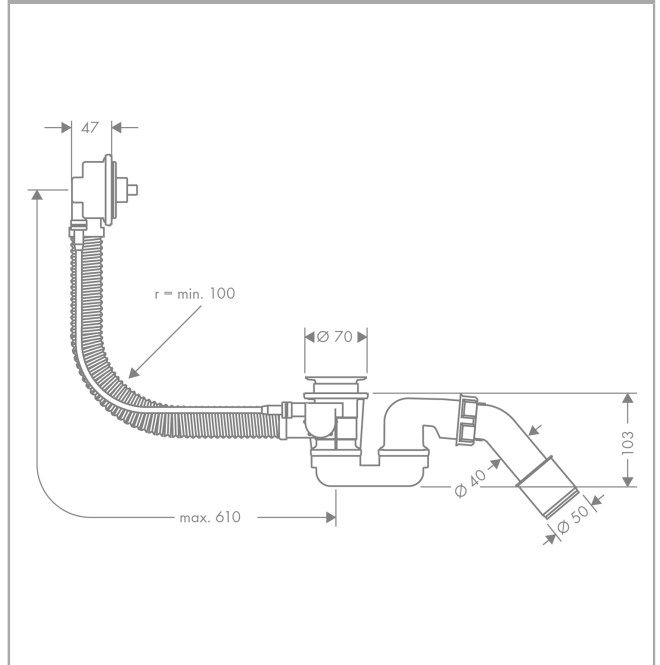

Flexaplus**Basic set waste and overflow set for standard bath tubs**Surface: Article Number: **58140180****Description****product features**

- suitable for standard bath tubs
- PE screw connection G 1½ x 40/ 50 mm
- flexible overflow hose
- bowden cable length 520 mm
- odour trap - backwater height is 50 mm

Product image**Scale drawing**

Flexaplus

Basic set waste and overflow set for standard bath tubs

Surface: Article Number: **58140180**

Exploded Drawing

Year of production: >01/99

Flexaplust

Basic set waste and overflow set for standard bath tubs

Surface: Article Number: **58140180**

Spare part list

Year of production: >01/99

Pos.	Description	Article Number	PC	PU
1	form ring	96331000	3	1
2	fixing ring	96327000	6	1
3	special tool set	58085000	3	1
4	valve	96328000	4	1
5	form ring	96330000	3	1
6	bent outlet	96221000	3	1
7	sleeve nut	96332000	3	1