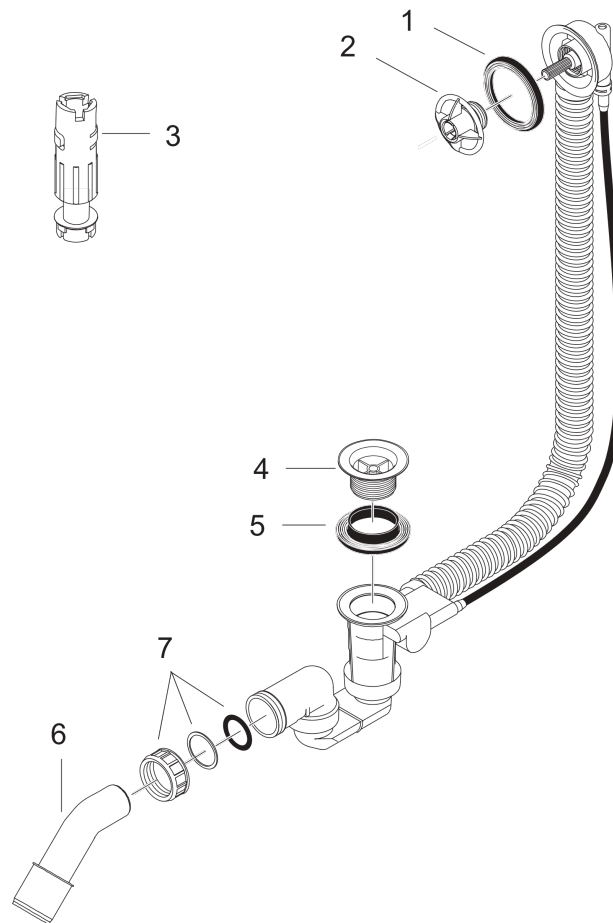

Flexaplus**Basic set waste and overflow set for standard bath tubs**Surface: Article Number: **58140180****Description****product features**

- suitable for standard bath tubs
- PE screw connection G 1½ x 40/ 50 mm
- flexible overflow hose
- bowden cable length 520 mm
- odour trap - backwater height is 50 mm

Product image**Scale drawing**

Flexaplus

Basic set waste and overflow set for standard bath tubs

Surface: Article Number: **58140180**

Exploded Drawing

Year of production: >01/99

Flexaplust

Basic set waste and overflow set for standard bath tubs

Surface: Article Number: **58140180**

Spare part list

Year of production: >01/99

Pos.	Description	Article Number	PC	PU
1	form ring	96331000	3	1
2	fixing ring	96327000	6	1
3	special tool set	58085000	3	1
4	valve	96328000	4	1
5	form ring	96330000	3	1
6	bent outlet	96221000	3	1
7	sleeve nut	96332000	3	1