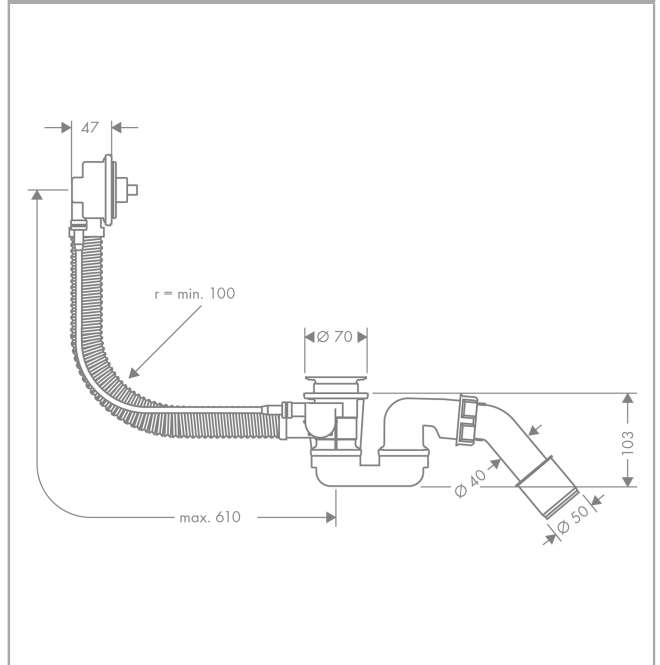

### Basic set waste and overflow set for standard bath tubs

Finish: Article Number: **58140180**

#### Description

##### product features

- suitable for standard bath tubs
- PE screw connection G 1½ x 40/ 50 mm
- flexible overflow hose
- bowden cable length 520 mm
- odour trap - backwater height is 50 mm

#### Scale drawing

**Flexaplus**

**Basic set waste and overflow set for standard bath tubs**

Finish: Article Number: **58140180**

**Exploded Drawing**

Year of production: >01/99

**Flexaplust**

**Basic set waste and overflow set for standard bath tubs**