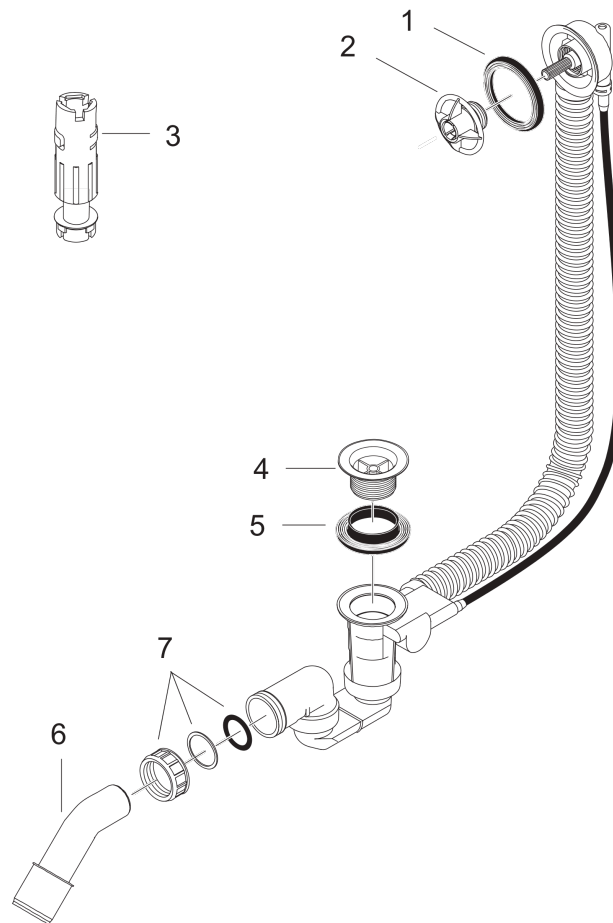

### Basic set waste and overflow set for standard bath tubs

Finish: Article Number: **58140180**

##### product features

- suitable for standard bath tubs
- PE screw connection G 1½ x 40/ 50 mm
- flexible overflow hose
- bowden cable length 520 mm
- odour trap - backwater height is 50 mm

#### Scale drawing

**Flexaplus**

**Basic set waste and overflow set for standard bath tubs**

Finish: Article Number: **58140180**

**Exploded Drawing**

Year of production: >01/99

**Flexaplust**

**Basic set waste and overflow set for standard bath tubs**

Finish: Article Number: **58140180**

**Spare part list**

Year of production: >01/99

| Pos. | Description      | Article Number | PC | PU |
|------|------------------|----------------|----|----|
| 1    | form ring        | 96331000       | 3  | 1  |
| 2    | fixing ring      | 96327000       | 6  | 1  |
| 3    | special tool set | 58085000       | 3  | 1  |
| 4    | valve            | 96328000       | 4  | 1  |
| 5    | form ring        | 96330000       | 3  | 1  |
| 6    | bent outlet      | 96221000       | 3  | 1  |
| 7    | sleeve nut       | 96332000       | 3  | 1  |