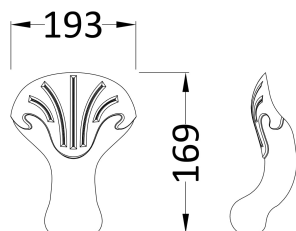

Sales Code: RL1705T

Description: 1700 Double Ended Freestanding Bath

Packaging Details

Barcode: 5055369032310

Sales Code: T1C

Description: Corbel F/Standing Bath Leg Set C

Product Dimensions

Length (mm):	169
Width (mm):	193
Depth (mm):	115
Nett Weight (kg):	4.6

Packaging Dimensions

Length (mm):	500
Width (mm):	500
Depth (mm):	250
Gross Weight (kg):	4.92

Packaging Data

Box Colour:	Polystyrene Moulded Box
Box Qty:	1
Label Size:	140 x 100
Label Colour:	White Label
Label Qty:	1

Outer Box Dimensions (If Applicable)

Length (mm):	
Width (mm):	
Height (mm):	
Gross Weight (kg):	
Barcode:	5055369029136

Product Details

Country of Origin:	China
Fitting Instruction:	No
Certification:	FSC: N/A CE & UKCA: N/A
Material Colour Reference:	Not Applicable
Product Material:	Aluminium
Material Thickness:	N/A
Volume (Ltr):	N/A
Displaced Capacity:	N/A
Leg Set Included:	Not Applicable
Waste Included:	Not Applicable
Drilled/Undrilled:	Not Applicable
Includes Grips:	Not Applicable
Embossed:	Not Applicable
No of Tapholes:	Not Applicable
Anti-Slip:	Not Applicable

Sales Code: RL1705

Description: 1700 Double Ended Freestanding Bath

Product Dimensions

Length (mm):	1690
Width (mm):	745
Depth (mm):	620
Nett Weight (kg):	43

Packaging Dimensions

Length (mm):	1780
Width (mm):	770
Depth (mm):	530
Gross Weight (kg):	43