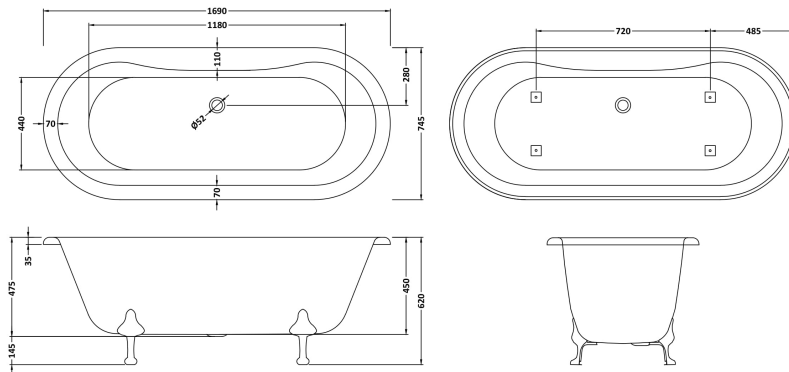

Sales Code: RL1705T

Description: 1700 Double Ended Freestanding Bath

Packaging Details

Barcode: 5055369032310

Sales Code: T1C

Description: Corbel F/Standing Bath Leg Set C

Product Dimensions

Length (mm):	169
Width (mm):	193
Depth (mm):	115
Nett Weight (kg):	4.6

Packaging Dimensions

Length (mm):	500
Width (mm):	500
Depth (mm):	250
Gross Weight (kg):	4.92

Packaging Data

Box Colour:	Polystyrene Moulded Box
Box Qty:	1
Label Size:	140 x 100
Label Colour:	White Label
Label Qty:	1

Outer Box Dimensions (If Applicable)

Length (mm):	
Width (mm):	
Height (mm):	
Gross Weight (kg):	
Barcode:	5055369029136

Product Details

Country of Origin:	China
Fitting Instruction:	No
Certification:	FSC: N/A CE & UKCA: N/A
Material Colour Reference:	Not Applicable
Product Material:	Aluminium
Material Thickness:	N/A
Volume (Ltr):	N/A
Displaced Capacity:	N/A
Leg Set Included:	Not Applicable
Waste Included:	Not Applicable
Drilled/Undrilled:	Not Applicable
Includes Grips:	Not Applicable
Embossed:	Not Applicable
No of Tapholes:	Not Applicable
Anti-Slip:	Not Applicable

Sales Code: RL1705

Description: 1700 Double Ended Freestanding Bath

Product Dimensions

Length (mm):	1690
Width (mm):	745
Depth (mm):	620
Nett Weight (kg):	43

Packaging Dimensions

Length (mm):	1780
Width (mm):	770
Depth (mm):	530
Gross Weight (kg):	43