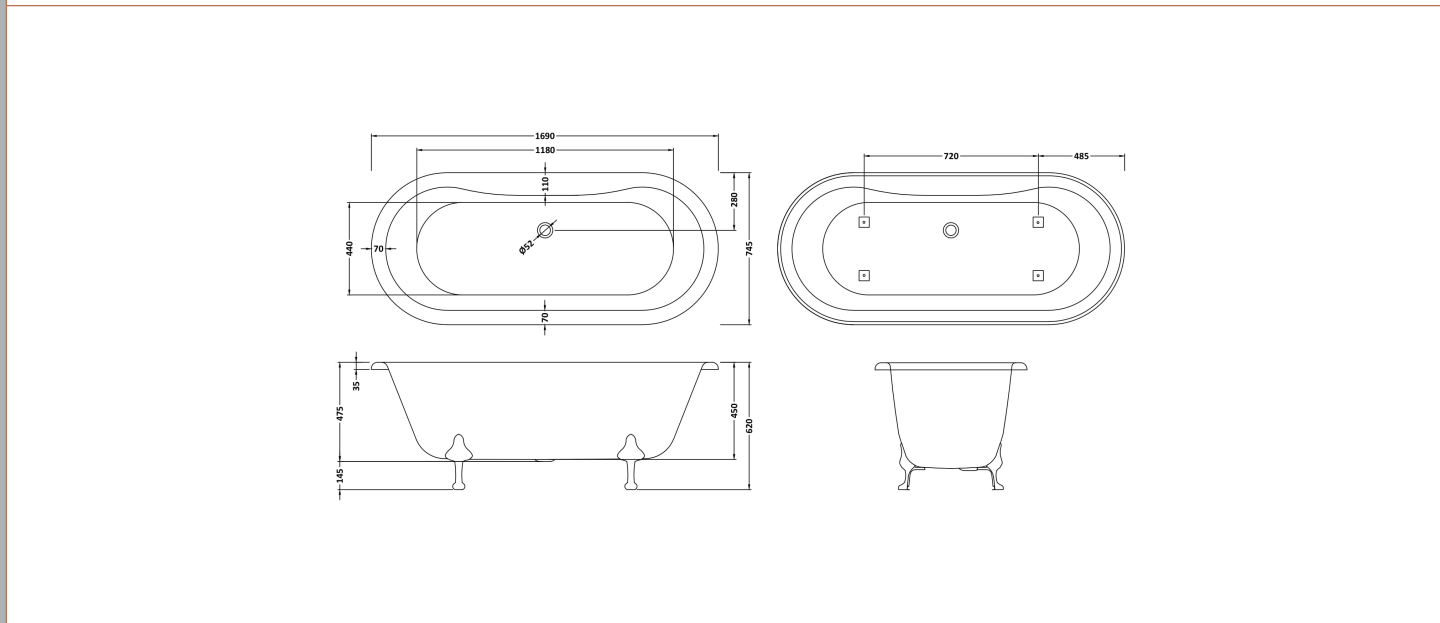

Sales Code: RL1705T

Description: 1700 Double Ended Freestanding Bath

Packaging Details

Barcode: 5055369032310

Sales Code: T1C

Description: Corbel F/Standing Bath Leg Set C

Product Dimensions

Length (mm):	169
Width (mm):	193
Depth (mm):	115
Nett Weight (kg):	4.6

Outer Box Dimensions (If Applicable)

Length (mm):	
Width (mm):	
Height (mm):	
Gross Weight (kg):	
Barcode:	5055369029136

Product Details

Country of Origin:	China
Fitting Instruction:	No
Certification:	FSC: N/A CE & UKCA: N/A
Material Colour Reference:	Not Applicable
Product Material:	Aluminium
Material Thickness:	N/A
Volume (Ltr):	N/A
Displaced Capacity:	N/A
Leg Set Included:	Not Applicable
Waste Included:	Not Applicable
Drilled/Undrilled:	Not Applicable
Includes Grips:	Not Applicable
Embossed:	Not Applicable
No of Tapholes:	Not Applicable
Anti-Slip:	Not Applicable

Sales Code: RL1705

Description: 1700 Double Ended Freestanding Bath

Product Dimensions

Length (mm):	1690
Width (mm):	745
Depth (mm):	620
Nett Weight (kg):	43

Packaging Dimensions

Length (mm):	1780
Width (mm):	770
Depth (mm):	530
Gross Weight (kg):	43

Product Details

Country of Origin:	China
Fitting Instruction:	No
Certification:	FSC: CE & UKCA:
Material Colour Reference:	European White
Product Material:	Acrylic
Material Thickness:	14mm
Volume (Ltr):	200L
Displaced Capacity:	130L
Leg Set Included:	Legset Not Included
Waste Included:	Waste Not Included
Drilled/Undrilled:	Undrilled For Taps
Includes Grips:	No Grips Supplied
Embossed:	No
No of Tapholes:	None
Anti-Slip:	No