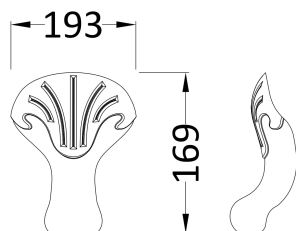

Sales Code: RL1501T

Description: 1500 Double Ended Freestanding Bath

Packaging Details

Barcode: 5055369032297

Sales Code: T1C

Description: Corbel F/Standing Bath Leg Set C

Product Dimensions

Length (mm):	169
Width (mm):	193
Depth (mm):	115
Nett Weight (kg):	4.6

Packaging Dimensions

Length (mm):	500
Width (mm):	500
Depth (mm):	250
Gross Weight (kg):	4.92

Packaging Data

Box Colour:	Polystyrene Moulded Box
Box Qty:	1
Label Size:	140 x 100
Label Colour:	White Label
Label Qty:	1

Outer Box Dimensions (If Applicable)

Length (mm):	
Width (mm):	
Height (mm):	
Gross Weight (kg):	
Barcode:	5055369029136

Product Details

Country of Origin:	China
Fitting Instruction:	No
Certification:	FSC: N/A CE & UKCA: N/A
Material Colour Reference:	Not Applicable
Product Material:	Aluminium
Material Thickness:	N/A
Volume (Ltr):	N/A
Displaced Capacity:	N/A
Leg Set Included:	Not Applicable
Waste Included:	Not Applicable
Drilled/Undrilled:	Not Applicable
Includes Grips:	Not Applicable
Embossed:	Not Applicable
No of Tapholes:	Not Applicable
Anti-Slip:	Not Applicable

Product Details

Country of Origin:	China
Fitting Instruction:	No
Certification:	FSC: CE & UKCA:
Material Colour Reference:	European White
Product Material:	Acrylic
Material Thickness:	14mm
Volume (Ltr):	185L
Displaced Capacity:	115L
Leg Set Included:	Legset Not Included
Waste Included:	Waste Not Included
Drilled/Undrilled:	Undrilled For Taps
Includes Grips:	No Grips Supplied
Embossed:	No
No of Tapholes:	None
Anti-Slip:	No