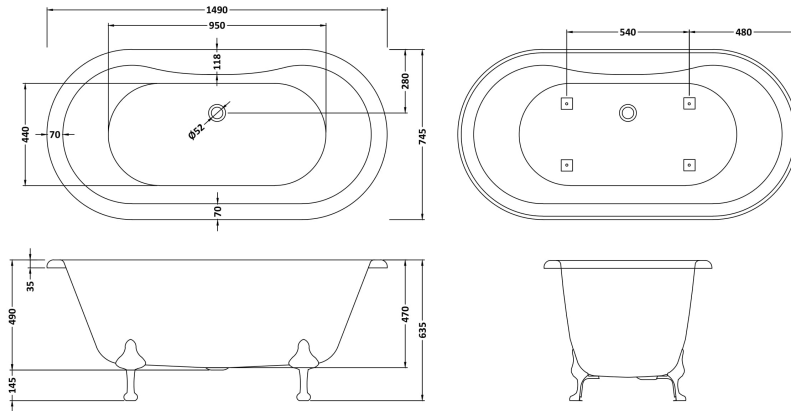

Sales Code: RL1501T

Description: 1500 Double Ended Freestanding Bath

Packaging Details

Barcode: 5055369032297

Sales Code: T1C

Description: Corbel F/Standing Bath Leg Set C

Product Dimensions

Length (mm):	169
Width (mm):	193
Depth (mm):	115
Nett Weight (kg):	4.6

Packaging Dimensions

Length (mm):	500
Width (mm):	500
Depth (mm):	250
Gross Weight (kg):	4.92

Packaging Data

Box Colour:	Polystyrene Moulded Box
Box Qty:	1
Label Size:	140 x 100
Label Colour:	White Label
Label Qty:	1

Outer Box Dimensions (If Applicable)

Length (mm):	
Width (mm):	
Height (mm):	
Gross Weight (kg):	
Barcode:	5055369029136

Product Details

Country of Origin:	China
Fitting Instruction:	No
Certification:	FSC: N/A CE & UKCA: N/A
Material Colour Reference:	Not Applicable
Product Material:	Aluminium
Material Thickness:	N/A
Volume (Ltr):	N/A
Displaced Capacity:	N/A
Leg Set Included:	Not Applicable
Waste Included:	Not Applicable
Drilled/Undrilled:	Not Applicable
Includes Grips:	Not Applicable
Embossed:	Not Applicable
No of Tapholes:	Not Applicable
Anti-Slip:	Not Applicable

Product Details

Country of Origin:	China
Fitting Instruction:	No
Certification:	FSC: CE & UKCA:
Material Colour Reference:	European White
Product Material:	Acrylic
Material Thickness:	14mm
Volume (Ltr):	185L
Displaced Capacity:	115L
Leg Set Included:	Legset Not Included
Waste Included:	Waste Not Included
Drilled/Undrilled:	Undrilled For Taps
Includes Grips:	No Grips Supplied
Embossed:	No
No of Tapholes:	None
Anti-Slip:	No