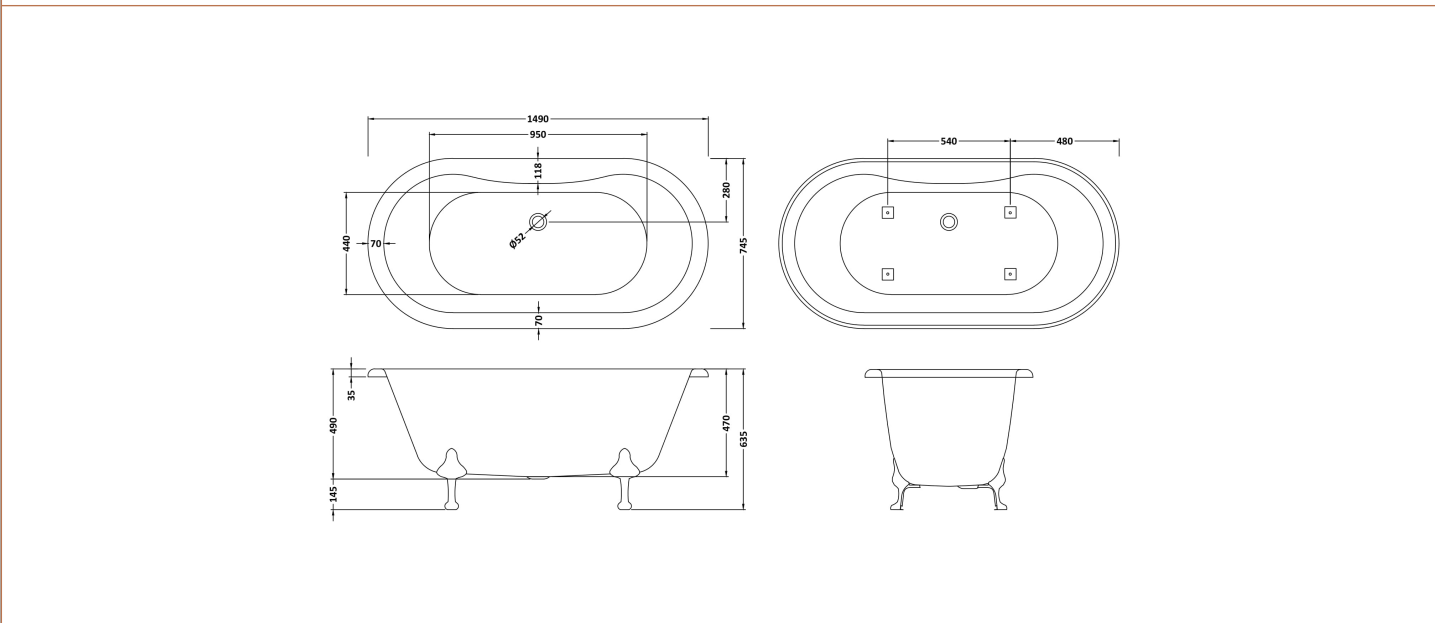

Outer Box Dimensions (If Applicable)

Length (mm):	
Width (mm):	
Height (mm):	
Gross Weight (kg):	
Barcode:	5055369029136

Product Details

Country of Origin:	China
Fitting Instruction:	No
Certification:	FSC: N/A CE & UKCA: N/A
Material Colour Reference:	Not Applicable
Product Material:	Aluminium
Material Thickness:	N/A
Volume (Ltr):	N/A
Displaced Capacity:	N/A
Leg Set Included:	Not Applicable
Waste Included:	Not Applicable
Drilled/Undrilled:	Not Applicable
Includes Grips:	Not Applicable
Embossed:	Not Applicable
No of Tapholes:	Not Applicable
Anti-Slip:	Not Applicable

Sales Code: RL1501

Description: 1500 Double Ended Freestanding Bath

Product Dimensions

Length (mm):	1490
Width (mm):	745
Depth (mm):	635
Nett Weight (kg):	45.8

Packaging Dimensions

Length (mm):	1580
Width (mm):	790
Depth (mm):	500
Gross Weight (kg):	45.8

Packaging Data

Box Colour:	Brown Cardboard Sleeve
Box Qty:	1
Label Size:	100 x 50
Label Colour:	White Label
Label Qty:	2

Outer Box Dimensions (If Applicable)

Length (mm):	
Width (mm):	
Height (mm):	
Gross Weight (kg):	
Barcode:	5055369006519

Product Details

Country of Origin:	China
Fitting Instruction:	No
Certification:	FSC: CE & UKCA:
Material Colour Reference:	European White
Product Material:	Acrylic
Material Thickness:	14mm
Volume (Ltr):	185L
Displaced Capacity:	115L
Leg Set Included:	Legset Not Included
Waste Included:	Waste Not Included
Drilled/Undrilled:	Undrilled For Taps
Includes Grips:	No Grips Supplied
Embossed:	No
No of Tapholes:	None
Anti-Slip:	No