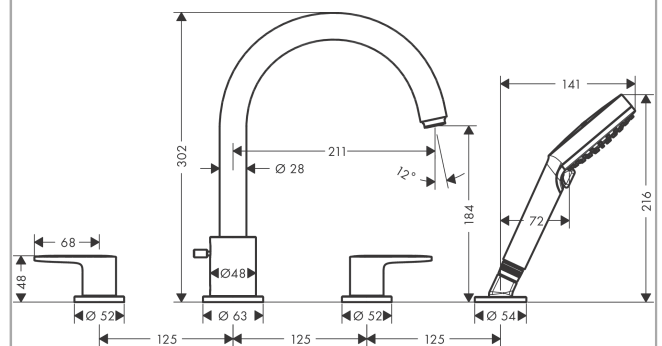

Vernis Blend

4-hole rim mounted bath mixer

Surface: **Chrome** Article Number: **71456000**

Description

product features

- consists of: 4-hole rim mounted bath mixer, hand shower
- 2 functions
- projection: 211 mm
- spray type mixer: normal spray
- spray type hand shower: Rain, IntenseRain
- maximum pull-out length of hand shower: 1.60 m
- maximum flow rate at 3 bar: 25 l/min
- flow rate for bath spout at 3 bar: 25 l/min
- flow rate of hand shower at 3 bar: 17 l/min
- ceramic valves hot/ cold 90°
- non-return valve
- suitable for continuous flow water heaters
- connection dimension: DN15
- connection type: G ½
- maintenance opening required

Technology

Product image

Scale drawing

Vernis Blend

4-hole rim mounted bath mixer

Surface: **Chrome** Article Number: **71456000**

Flowchart