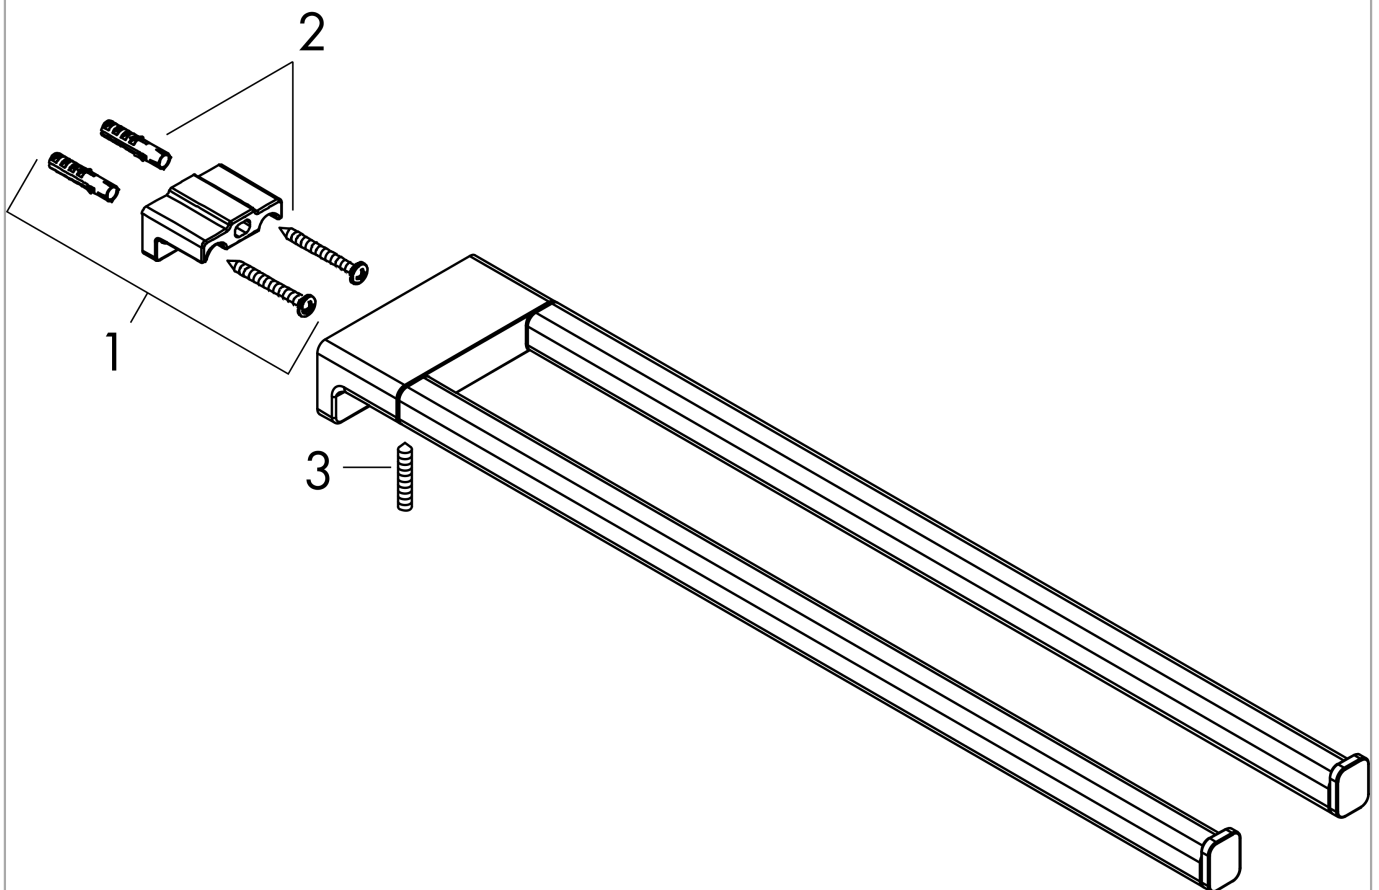

AddStoris

Towel holder twin-handle

Surface: **Chrome** Article Number: **41770000**

Description

product features

- wall-mounted
- material: metal
- holder material: plastic
- fixed
- length: 445 mm
- with mounting material
- drilling distance: 26 mm
- diameter drill hole: 6 mm
- concealed fastening

Design awards

reddot winner 2021

Product image

Scale drawing

AddStoris
Towel holder twin-handle
 Surface: **Chrome** Article Number: **41770000**

Exploded Drawing

Year of production: >04/21

AddStoris
Towel holder twin-handle
 Surface: **Chrome** Article Number: **41770000**