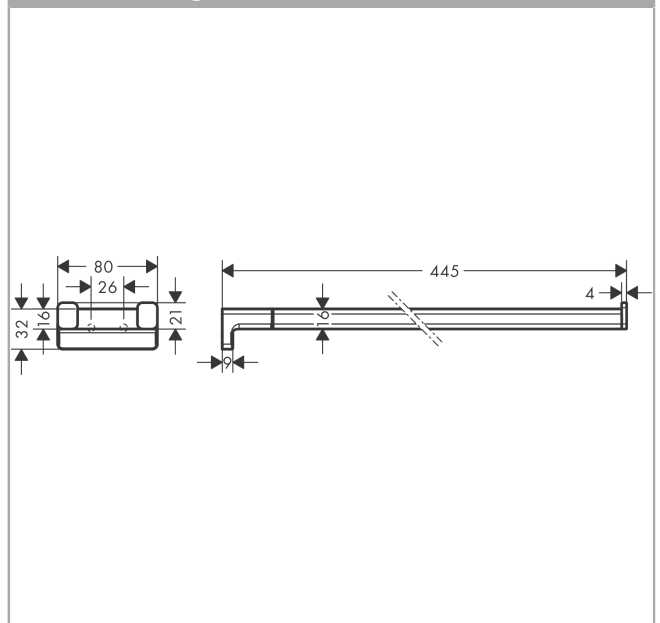

AddStoris

Towel holder twin-handle

Surface: **Chrome** Article Number: **41770000**

Description

product features

- wall-mounted
- material: metal
- holder material: plastic
- fixed
- length: 445 mm
- with mounting material
- drilling distance: 26 mm
- diameter drill hole: 6 mm
- concealed fastening

Design awards

reddot winner 2021

Product image

Scale drawing

AddStoris
Towel holder twin-handle
 Surface: **Chrome** Article Number: **41770000**

Exploded Drawing

Year of production: >04/21

AddStoris
Towel holder twin-handle
 Surface: **Chrome** Article Number: **41770000**

Spare part list

Year of production: >04/21

Pos.	Description	Article Number	PC	PU
1	support element	94166000	7	1
2	mounting set	40915000	4	1
3	set of screws	94878000	0	1