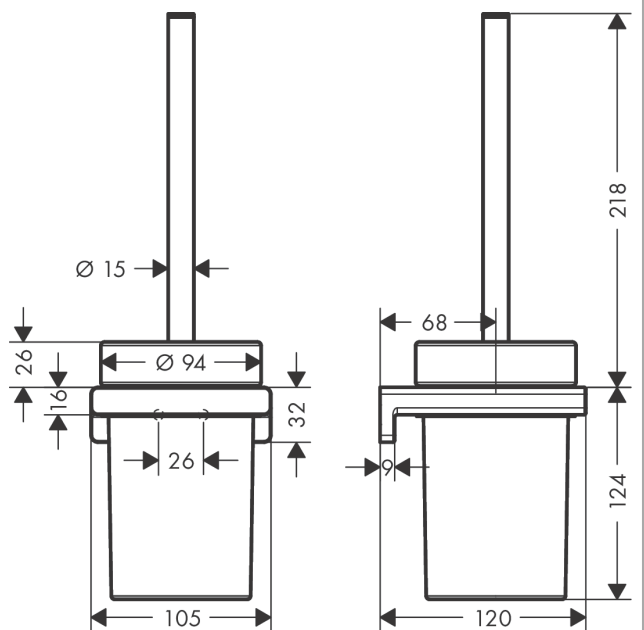

AddStoris

Toilet brush holder wall-mounted

Surface: **Chrome** Article Number: **41752000**

Description

product features

- wall-mounted
- material: metal
- material recess: matt glass
- with removable insert
- with mounting material
- concealed fastening
- drilling distance 26 mm
- diameter drill hole: 6 mm

Design awards

reddot winner 2021

Product image

Scale drawing

AddStoris

Toilet brush holder wall-mounted

Surface: **Chrome** Article Number: **41752000**

Exploded Drawing

Year of production: >04/21

AddStoris

Toilet brush holder wall-mounted

Surface: **Chrome** Article Number: **41752000**

Spare part list

Year of production: >04/21

| Pos. | Description | Article Number | PC | PU |
|-------------|------------------------|-----------------------|-----------|-----------|
| 1 | support element | 94165000 | 3 | 1 |
| 2 | mounting set | 40915000 | 4 | 1 |
| 3 | plastic ring | 94204000 | 6 | 1 |
| 4 | glass cup on its own | 94201000 | 10 | 1 |
| 5 | stick with brush | 94171000 | 11 | 1 |
| 6 | WC-brush black Ø 75 mm | 93822000 | 4 | 1 |