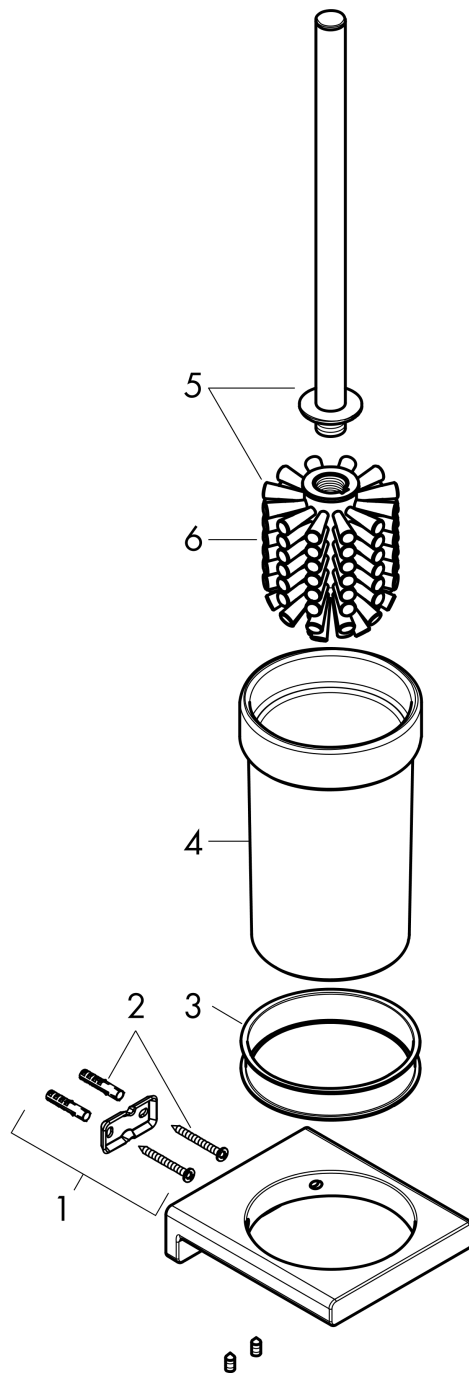

AddStoris

Toilet brush holder wall-mounted

Surface: **Chrome** Article Number: **41752000**

Description

product features

- wall-mounted
- material: metal
- material recess: matt glass
- with removable insert
- with mounting material
- concealed fastening
- drilling distance 26 mm
- diameter drill hole: 6 mm

Design awards

reddot winner 2021

Product image

Scale drawing

AddStoris

Toilet brush holder wall-mounted

Surface: **Chrome** Article Number: **41752000**

Exploded Drawing

Year of production: >04/21

AddStoris

Toilet brush holder wall-mounted

Surface: **Chrome** Article Number: **41752000**

Spare part list

Year of production: >04/21

| Pos. | Description | Article Number | PC | PU |
|-------------|------------------------|-----------------------|-----------|-----------|
| 1 | support element | 94165000 | 3 | 1 |
| 2 | mounting set | 40915000 | 4 | 1 |
| 3 | plastic ring | 94204000 | 6 | 1 |
| 4 | glass cup on its own | 94201000 | 10 | 1 |
| 5 | stick with brush | 94171000 | 11 | 1 |
| 6 | WC-brush black Ø 75 mm | 93822000 | 4 | 1 |