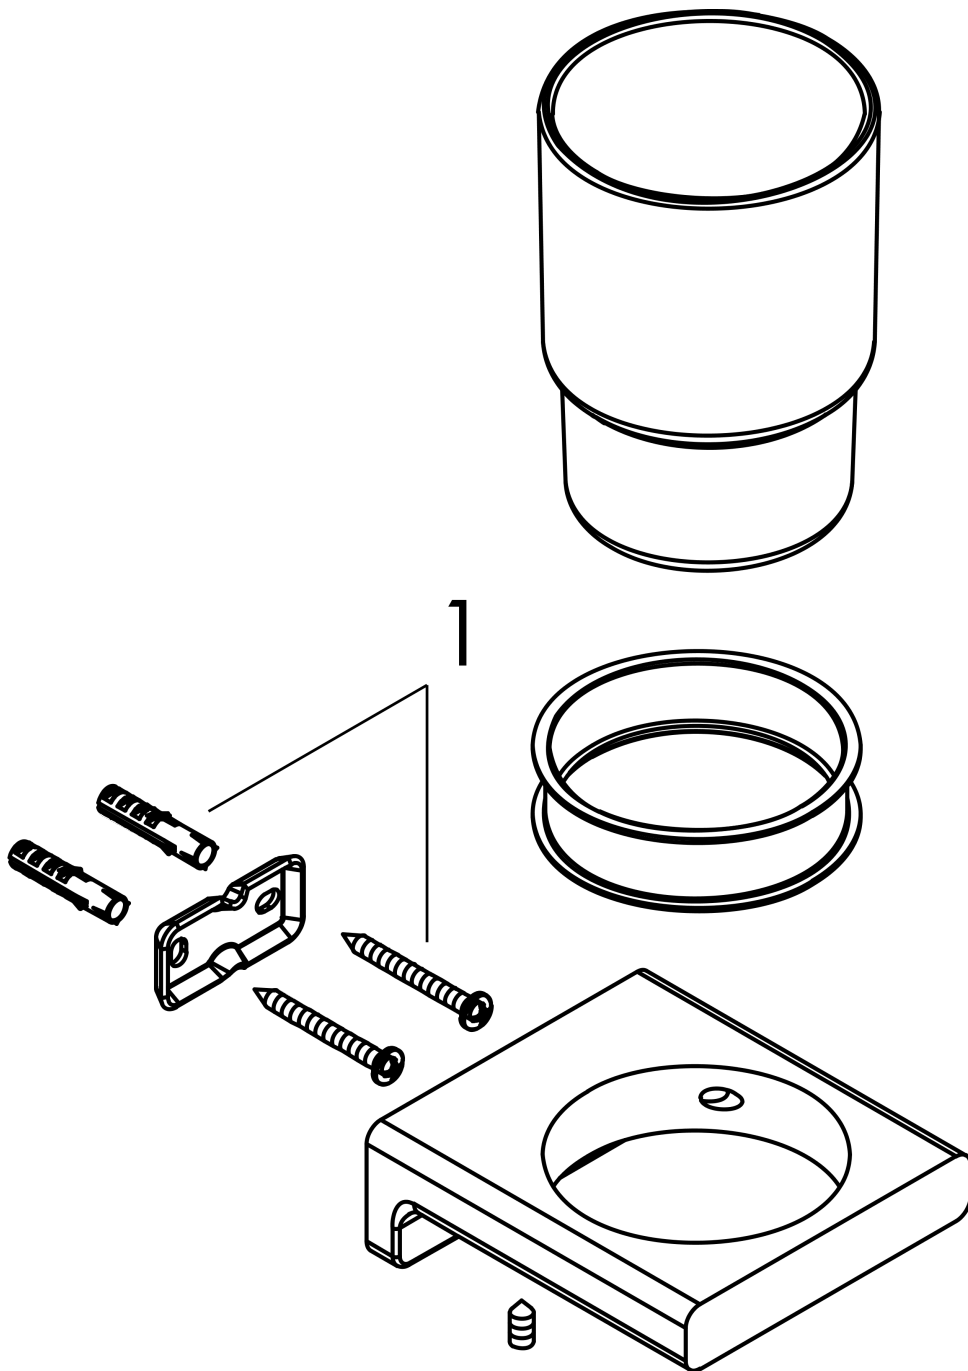

AddStoris
Toothbrush tumbler

Surface: **Chrome** Article Number: **41749000**

Description

product features

- wall-mounted
- material: matt glass
- holder material: metal
- with mounting material
- concealed fastening
- drilling distance: 26 mm
- diameter drill hole: 6 mm

Design awards

reddot winner 2021

Product image

Scale drawing

AddStoris
Toothbrush tumbler
 Surface: **Chrome** Article Number: **41749000**

Exploded Drawing

Year of production: >04/21

AddStoris
Toothbrush tumbler
 Surface: **Chrome** Article Number: **41749000**

Spare part list

Year of production: >04/21

Pos.	Description	Article Number	PC	PU
1	mounting set	40915000	4	1