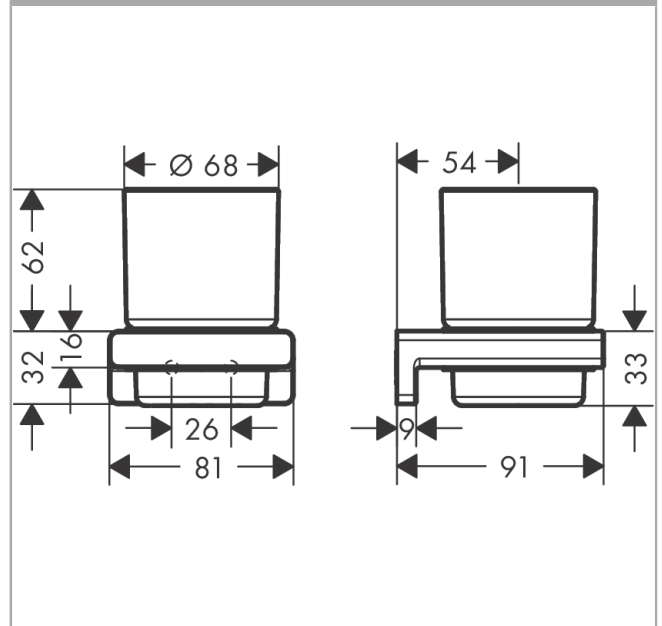

AddStoris
Toothbrush tumbler

Surface: **Chrome** Article Number: **41749000**

Description

product features

- wall-mounted
- material: matt glass
- holder material: metal
- with mounting material
- concealed fastening
- drilling distance: 26 mm
- diameter drill hole: 6 mm

Design awards

reddot winner 2021

Product image

Scale drawing

AddStoris
Toothbrush tumbler
 Surface: **Chrome** Article Number: **41749000**

Exploded Drawing

Year of production: >04/21

AddStoris
Toothbrush tumbler
 Surface: **Chrome** Article Number: **41749000**

Spare part list

Year of production: >04/21

Pos.	Description	Article Number	PC	PU
1	mounting set	40915000	4	1