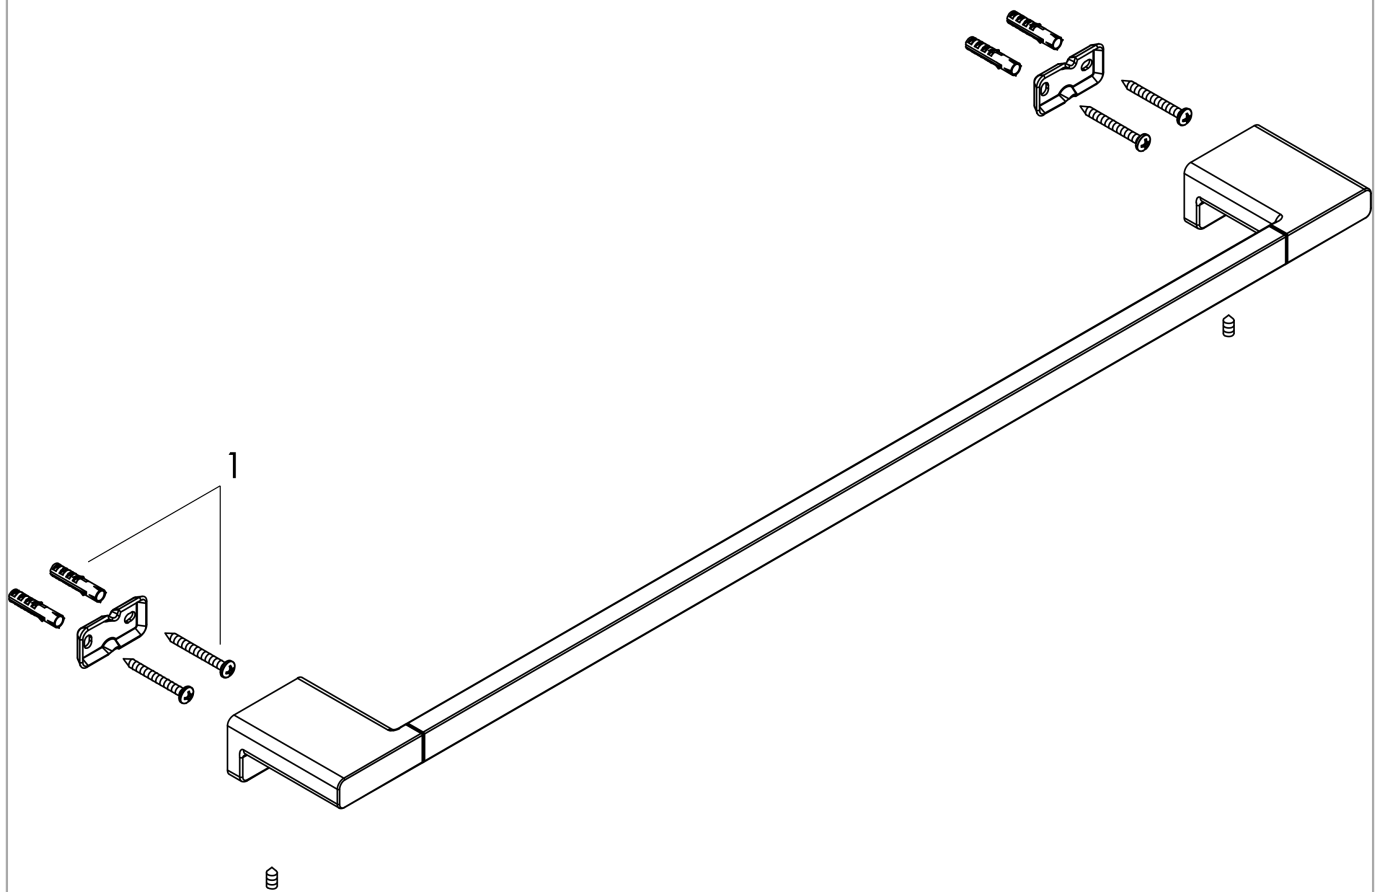

##### product features

- wall-mounted
- material: metal
- holder material: metal
- length: 648 mm
- with mounting material
- drilling distance: 626 mm
- diameter drill hole: 6 mm
- concealed fastening

#### Scale drawing

**AddStoris**  
**Bath towel rail**  
 Surface: **Matt Black**

Article Number: **41747670**

**Exploded Drawing**

Year of production: >04/21

**AddStoris**  
**Bath towel rail**  
 Surface: **Matt Black**    Article Number: **41747670**