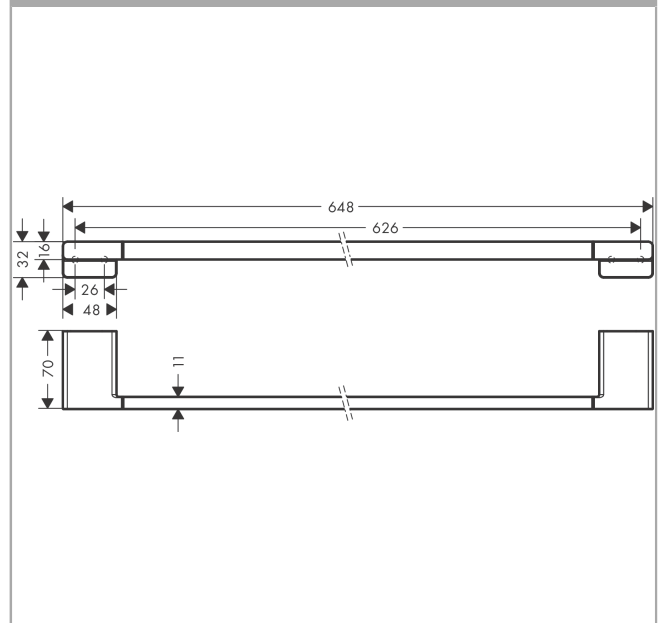

##### product features

- wall-mounted
- material: metal
- holder material: metal
- length: 648 mm
- with mounting material
- drilling distance: 626 mm
- diameter drill hole: 6 mm
- concealed fastening

#### Scale drawing

**AddStoris**  
**Bath towel rail**  
 Surface: **Matt Black**

Article Number: **41747670**

**Exploded Drawing**

Year of production: >04/21

**AddStoris**  
**Bath towel rail**  
 Surface: **Matt Black**    Article Number: **41747670**