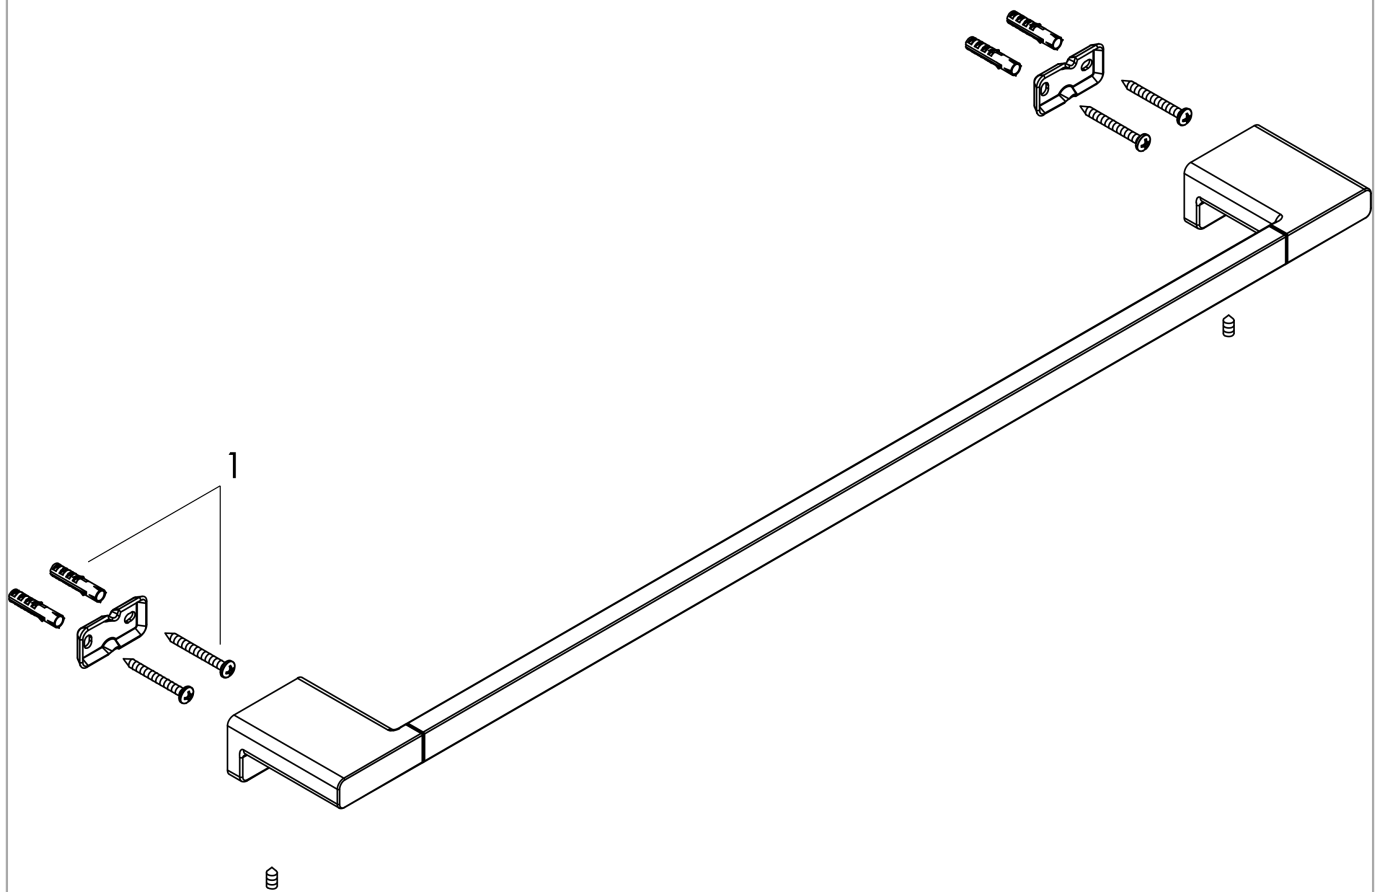

AddStoris
Bath towel rail
 Surface: **Chrome** Article Number: **41747000**

Description

product features

- wall-mounted
- material: metal
- holder material: metal
- length: 648 mm
- with mounting material
- drilling distance: 626 mm
- diameter drill hole: 6 mm
- concealed fastening

Design awards

reddot winner 2021

Product image

Scale drawing

AddStoris
Bath towel rail
Surface: **Chrome**

Article Number: **41747000**

Exploded Drawing

Year of production: >04/21

AddStoris
Bath towel rail
 Surface: **Chrome** Article Number: **41747000**

Spare part list

Year of production: >04/21

Pos.	Description	Article Number	PC	PU
1	mounting set	40915000	4	1