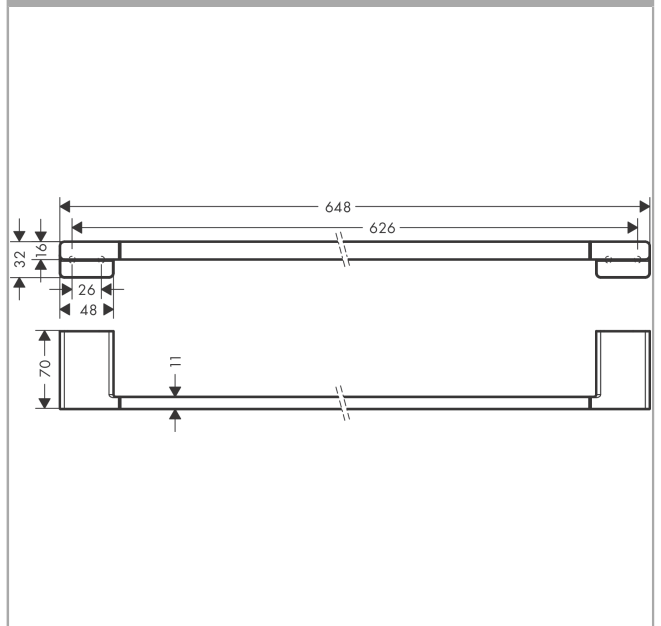

AddStoris
Bath towel rail
 Surface: **Chrome** Article Number: **41747000**

Description

product features

- wall-mounted
- material: metal
- holder material: metal
- length: 648 mm
- with mounting material
- drilling distance: 626 mm
- diameter drill hole: 6 mm
- concealed fastening

Design awards

reddot winner 2021

Product image

Scale drawing

AddStoris
Bath towel rail
Surface: **Chrome**

Article Number: **41747000**

Exploded Drawing

Year of production: >04/21

AddStoris
Bath towel rail
 Surface: **Chrome** Article Number: **41747000**

Spare part list

Year of production: >04/21

Pos.	Description	Article Number	PC	PU
1	mounting set	40915000	4	1