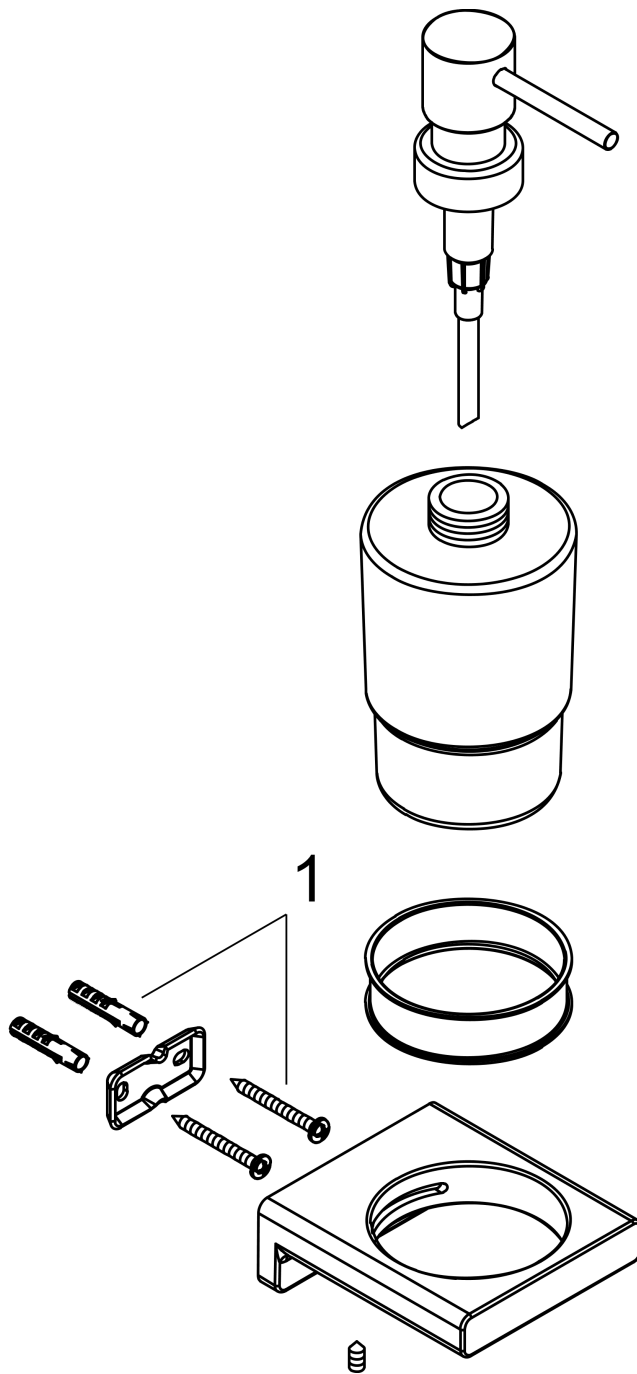

AddStoris

Liquid soap dispenser

Surface: **Chrome** Article Number: **41745000**

Description

product features

- wall-mounted
- holder material: metal
- material container: matt glass
- type of soap: liquid soap
- filling capacity 200 ml
- dosage 2 ml
- with mounting material
- concealed fastening
- drilling distance: 26 mm
- diameter drill hole: 6 mm

Design awards

reddot winner 2021

Product image

Scale drawing

AddStoris
Liquid soap dispenser
Surface: **Chrome** Article Number: **41745000**

Exploded Drawing

Year of production: >04/21

AddStoris
Liquid soap dispenser
 Surface: **Chrome** Article Number: **41745000**

Spare part list

Year of production: >04/21

Pos.	Description	Article Number	PC	PU
1	mounting set	40915000	4	1