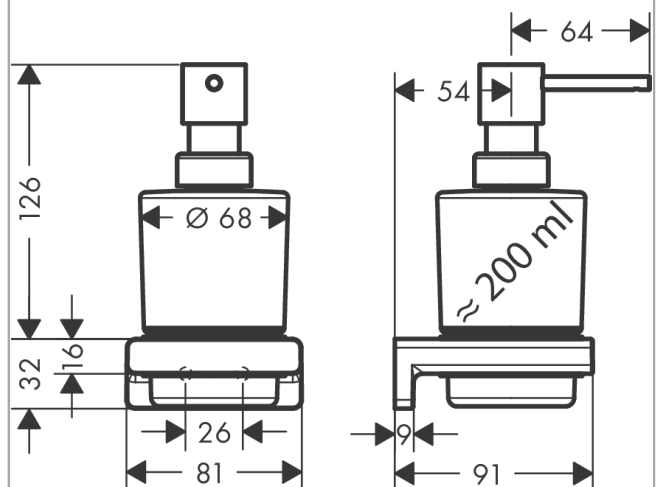

AddStoris

Liquid soap dispenser

Surface: **Chrome** Article Number: **41745000**

Description

product features

- wall-mounted
- holder material: metal
- material container: matt glass
- type of soap: liquid soap
- filling capacity 200 ml
- dosage 2 ml
- with mounting material
- concealed fastening
- drilling distance: 26 mm
- diameter drill hole: 6 mm

Design awards

reddot winner 2021

Product image

Scale drawing

AddStoris
Liquid soap dispenser
Surface: **Chrome** Article Number: **41745000**

Exploded Drawing

Year of production: >04/21

AddStoris
Liquid soap dispenser
 Surface: **Chrome** Article Number: **41745000**

Spare part list

Year of production: >04/21

Pos.	Description	Article Number	PC	PU
1	mounting set	40915000	4	1