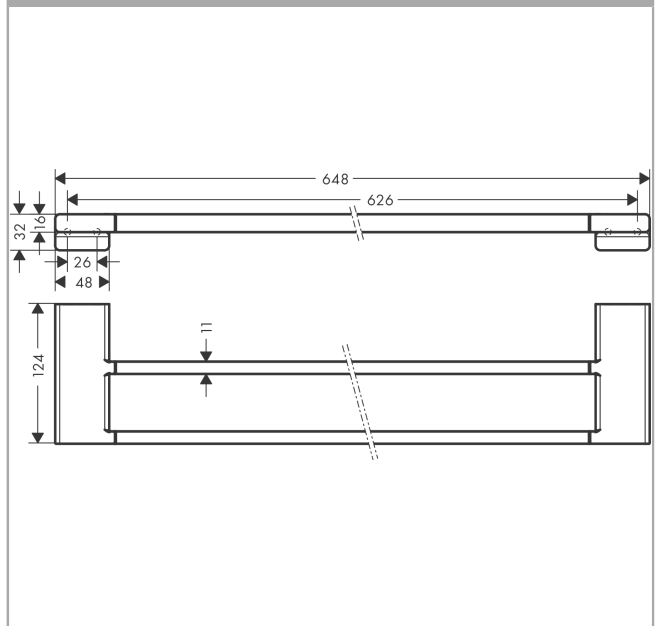

AddStoris

Double bath towel rail

Surface: **Chrome** Article Number: **41743000**

Description

product features

- wall-mounted
- material: metal
- holder material: metal
- length: 648 mm
- with mounting material
- drilling distance: 626 mm
- diameter drill hole: 6 mm
- concealed fastening

Design awards

reddot winner 2021

Product image

Scale drawing

AddStoris
Double bath towel rail

Surface: **Chrome** Article Number: **41743000**

Exploded Drawing

Year of production: >04/21

AddStoris
Double bath towel rail
 Surface: **Chrome** Article Number: **41743000**

Spare part list

Year of production: >04/21

Pos.	Description	Article Number	PC	PU
1	mounting set	40915000	4	1