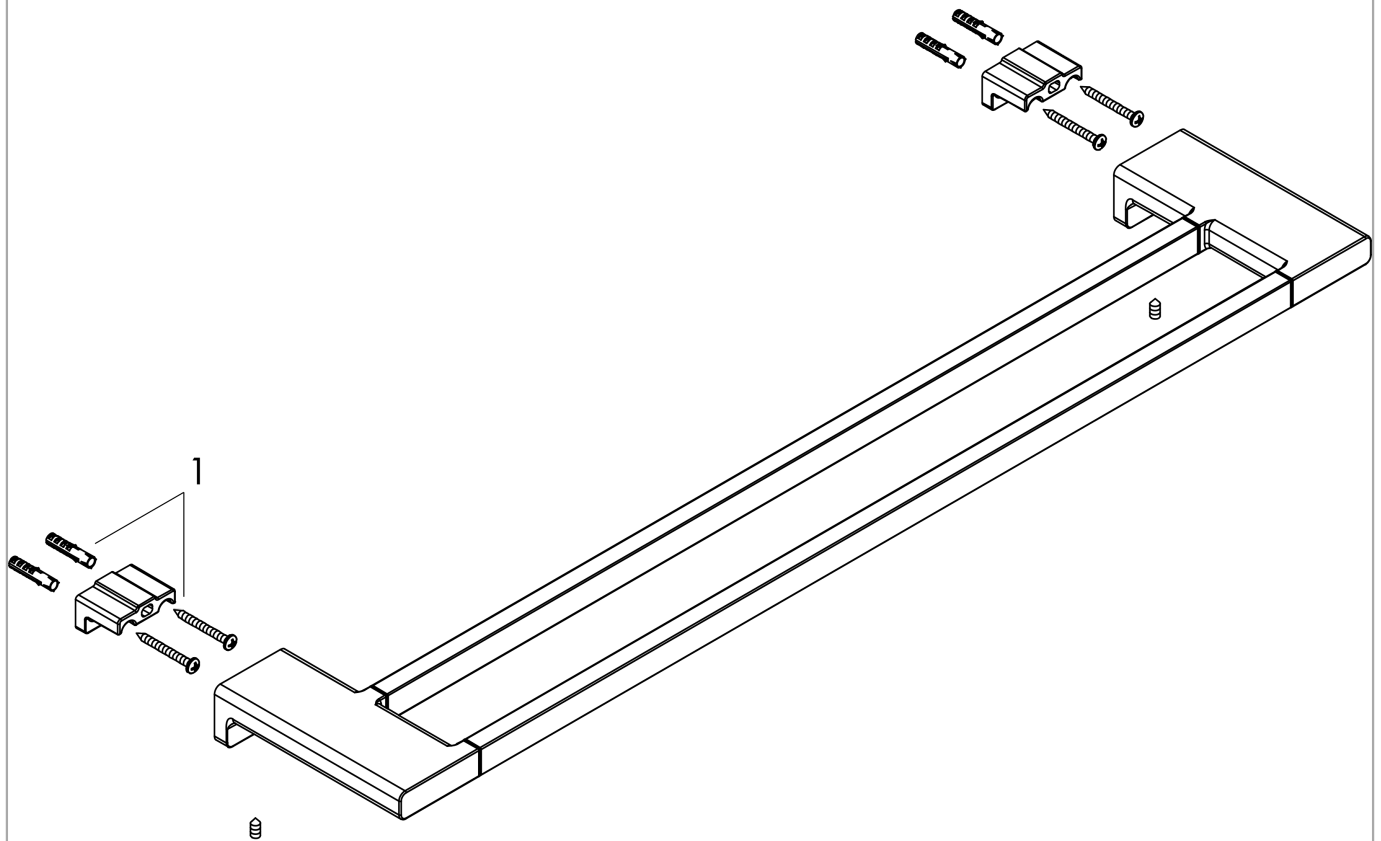

AddStoris

Double bath towel rail

Surface: **Chrome** Article Number: **41743000**

Description

product features

- wall-mounted
- material: metal
- holder material: metal
- length: 648 mm
- with mounting material
- drilling distance: 626 mm
- diameter drill hole: 6 mm
- concealed fastening

Design awards

reddot winner 2021

Product image

Scale drawing

AddStoris
Double bath towel rail

Surface: **Chrome** Article Number: **41743000**

Exploded Drawing

Year of production: >04/21

AddStoris
Double bath towel rail
 Surface: **Chrome** Article Number: **41743000**

Spare part list

Year of production: >04/21

Pos.	Description	Article Number	PC	PU
1	mounting set	40915000	4	1