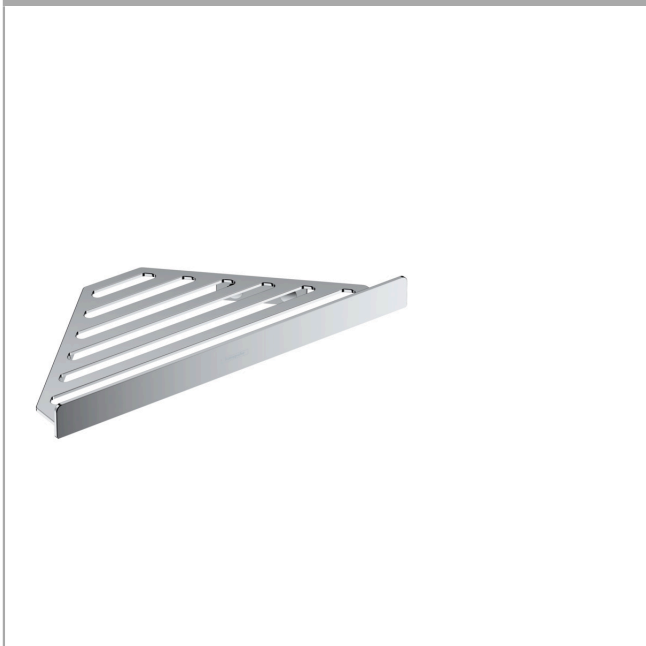

AddStoris
Corner basket
 Surface: **Chrome** Article Number: **41741000**

Description

product features

- wall-mounted
- holder material: metal
- with mounting material
- concealed fastening
- drilling distance: 40 mm
- diameter drill hole: 6 mm
- can be used additional as a shelf

Design awards

reddot winner 2021

Product image

Scale drawing