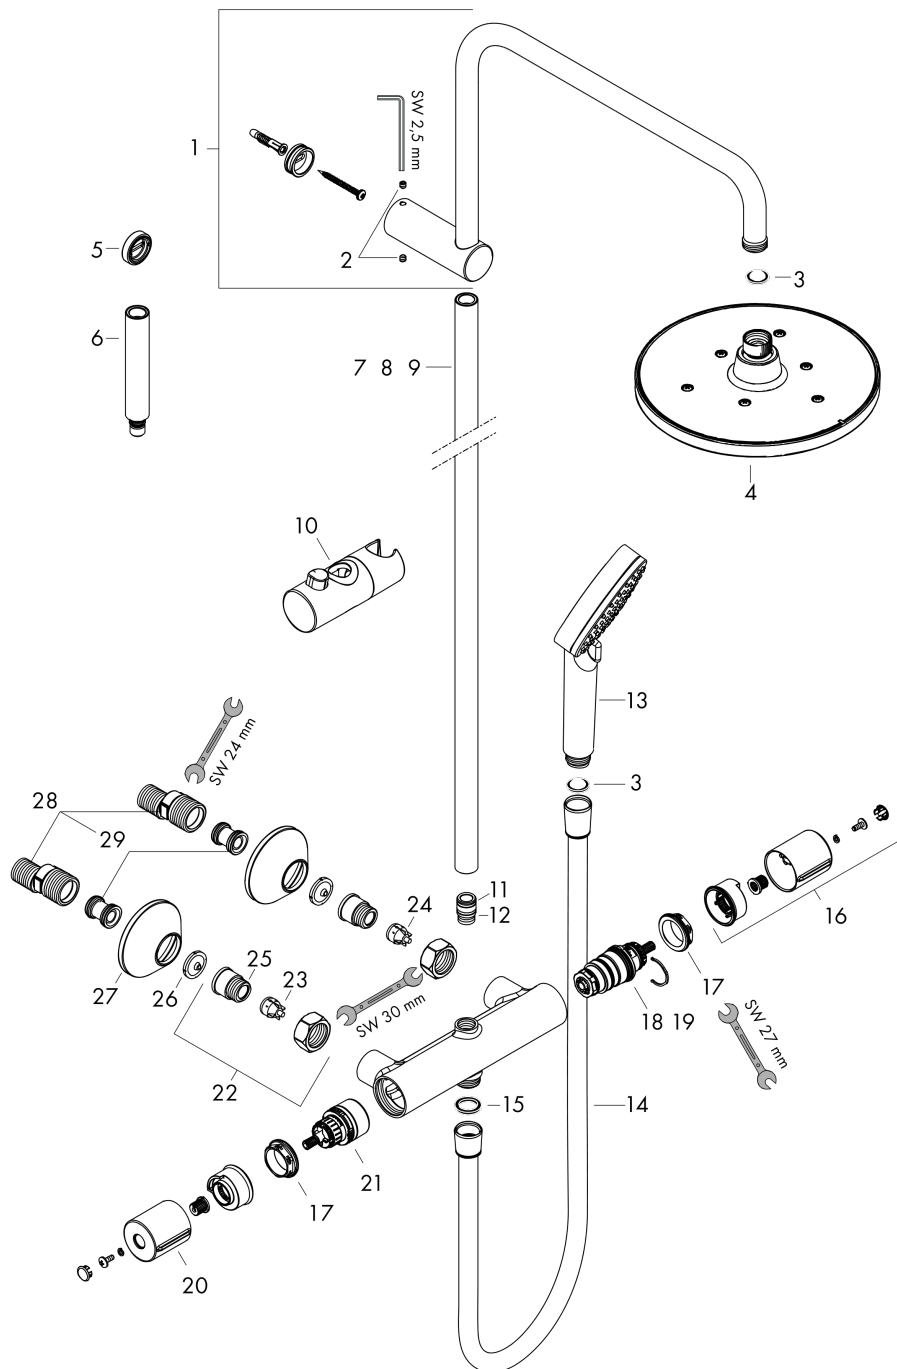

Exploded Drawing

Year of production: >04/21

Vernis Blend

Showerpipe 200 1jet with thermostat

Surface: **Matt Black** Article Number: **26276670**

Spare part list

Year of production: >04/21

Pos.	Description	Article Number	PC	PU
1	shower arm	93768670	63	1
2	hollow set screw M5x5	98446000	1	1
3	filter packing	94246000	1	1
4	head shower	26271670	99	1
5	tile-matching-disk 7 mm	93813670	55	1
6	extension 100 mm	94164670	59	1
7	pipe 845 mm	93906670	62	1
8	pipe 945 mm	93770670	62	1
9	pipe 1145 mm	93907670	62	1
10	support, assy	93729670	58	1
11	O-ring 12x2	98214000	1	1
12	O-ring 11x2	98127000	1	1
13	handshower	26270670	99	1
14	shower hose Isiflex'B 1,60 m	28276670	99	1
15	seal	98058000	1	1
16	handle for thermostat	93727670	59	1
17	nut	98913000	6	1
18	thermostat cartridge	98282000	14	1
19	cartridge for exchanged connections	92373000	18	1
20	handle	93731670	58	1
21	shut off unit with selector	98283000	12	1
22	connecting thread G½	93730670	59	1
23	non return valve (pressure-resistant up to 2 MPa)	93136000	8	1
24	non return valve	96737000	8	1
25	O-ring 16x2	98133000	1	1
26	filter packing	96922000	3	1
27	escutcheon Ø 70 mm	93718670	54	1
28	set of S-unions (±12 mm)	94140000	10	1
29	noise reduction	96429000	2	1