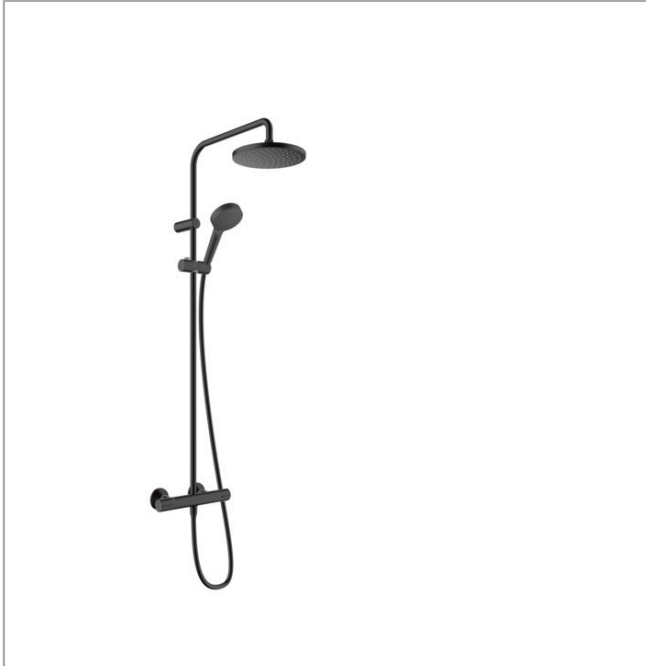

Vernis Blend**Showerpipe 200 1jet with thermostat**Surface: **Matt Black** Article Number: **26276670****Description****product features**

- consists of: hand shower, overhead shower, shower thermostat, shower hose, slider, shower bar
- overhead shower Vernis Blend 200 1jet
- shower head size overhead shower: 205 mm
- spray type overhead shower: Rain
- ball-joint: overhead shower angle adjustable
- maximum flow rate at 3 bar: 15,2 l/min
- flow rate Rain spray (at 3 bar): 12,4 l/min
- spray type hand shower: Rain, IntenseRain
- flow rate of hand shower at 3 bar: 15,2 l/min
- minimum flow pressure: 1 bar
- max. operating pressure: 10 bar
- shower bar diameter: 19 mm
- height-adjustable slider with locking push-button slider
- shower arm length overhead shower: 426 mm
- thermostat Vernis
- safety stop at 40°C
- adjustable hot water limitation
- outlets controlled via turning handle
- suitable for continuous flow water heaters
- mounting type: exposed installation
- connection dimension DN15
- connection thread G ½
- centre distance 150 ± 12 mm
- intrinsically safe against backflow
- pipe length: 1124 mm
- 2 functions

Technology

Vernis Blend
Showerpipe 200 1jet with thermostat
 Surface: **Matt Black** Article Number: **26276670**

Product image

Scale drawing

Flowchart

Vernis Blend
Showerpipe 200 1jet with thermostat
 Surface: **Matt Black** Article Number: **26276670**