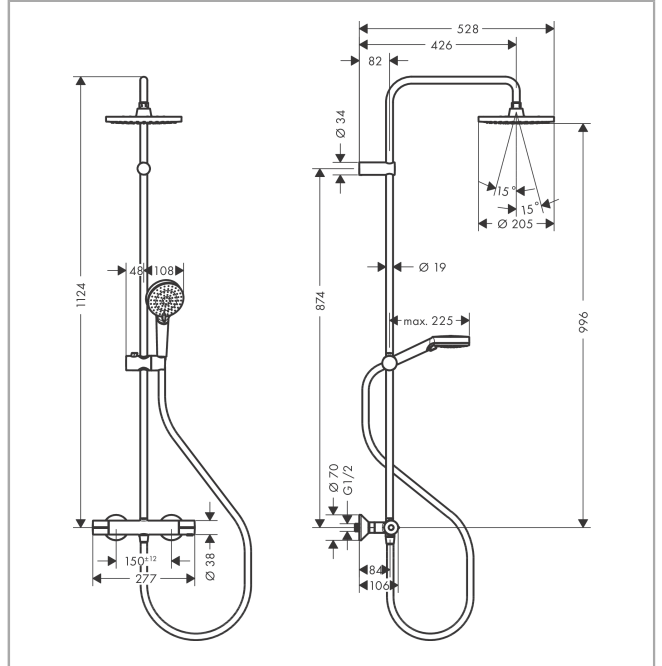

Scale drawing