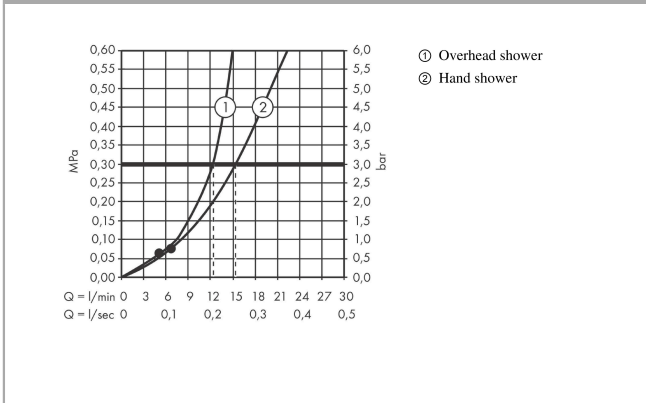

Vernis Blend**Showerpipe 200 1jet with thermostat**Surface: **Matt Black** Article Number: **26276670****Description****product features**

- consists of: hand shower, overhead shower, shower thermostat, shower hose, slider, shower bar
- overhead shower Vernis Blend 200 1jet
- shower head size overhead shower: 205 mm
- spray type overhead shower: Rain
- ball-joint: overhead shower angle adjustable
- maximum flow rate at 3 bar: 15,2 l/min
- flow rate Rain spray (at 3 bar): 12,4 l/min
- spray type hand shower: Rain, IntenseRain
- flow rate of hand shower at 3 bar: 15,2 l/min
- minimum flow pressure: 1 bar
- max. operating pressure: 10 bar
- shower bar diameter: 19 mm
- height-adjustable slider with locking push-button slider
- shower arm length overhead shower: 426 mm
- thermostat Vernis
- safety stop at 40°C
- adjustable hot water limitation
- outlets controlled via turning handle
- suitable for continuous flow water heaters
- mounting type: exposed installation
- connection dimension DN15
- connection thread G ½
- centre distance 150 ± 12 mm
- intrinsically safe against backflow
- pipe length: 1124 mm
- 2 functions

Technology

Vernis Blend
Showerpipe 200 1jet with thermostat
 Surface: **Matt Black** Article Number: **26276670**

Product image

Scale drawing

Flowchart

Vernis Blend
Showerpipe 200 1jet with thermostat
 Surface: **Matt Black** Article Number: **26276670**